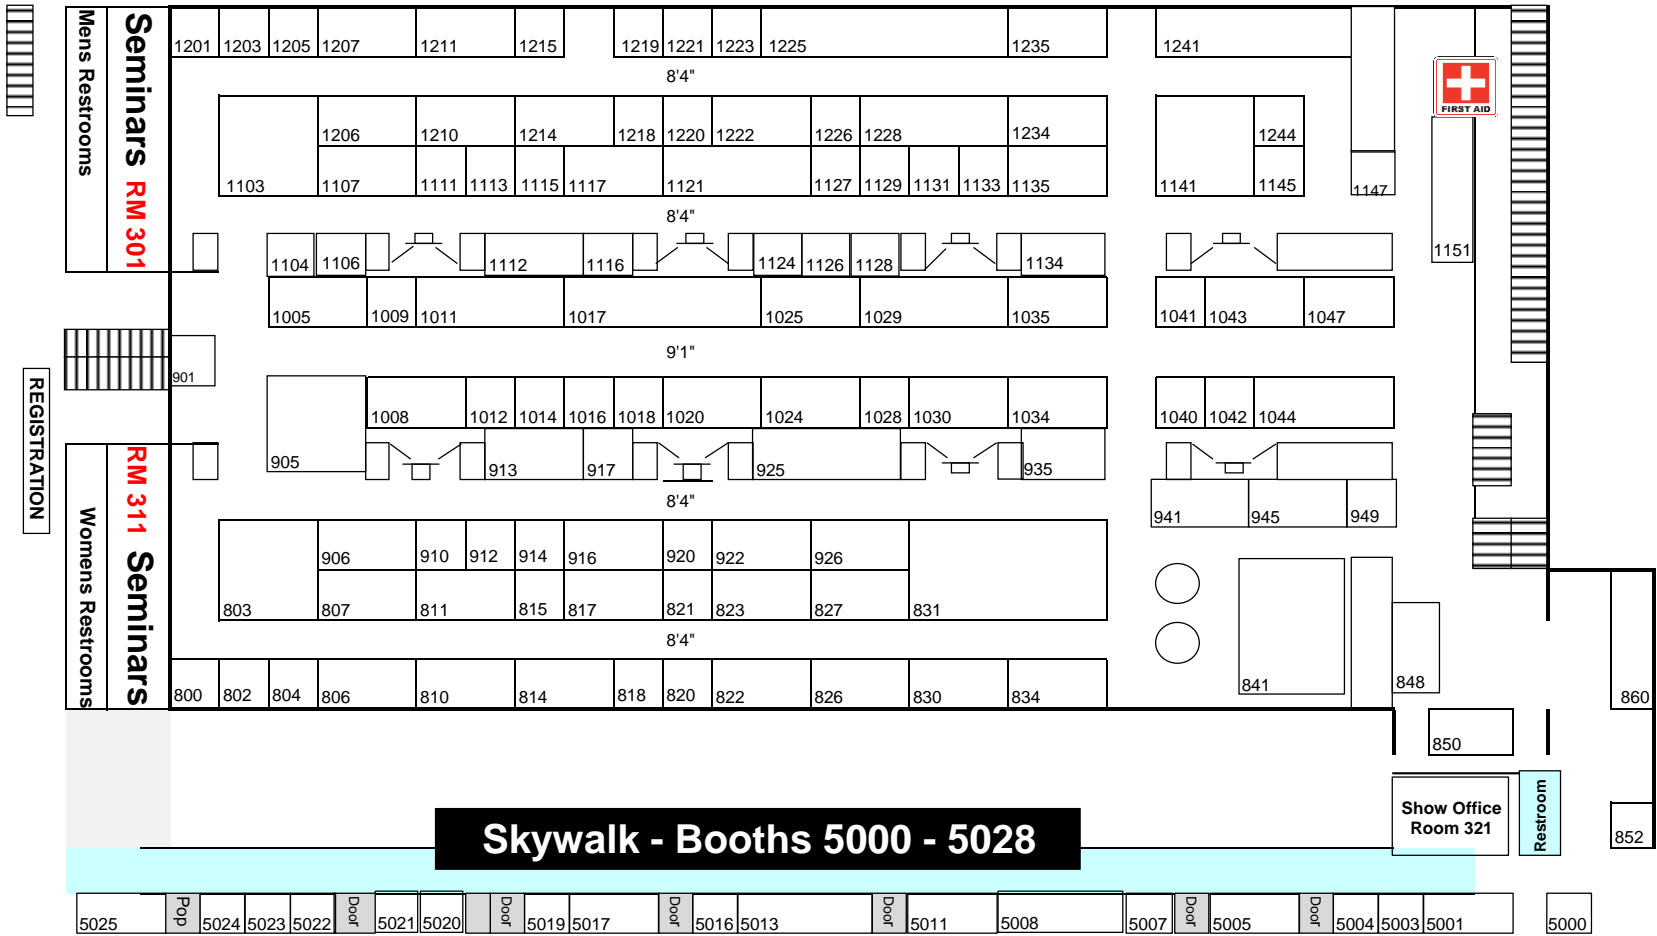

# Convention Center - Main Level Booths 800-1244

## Skywalk - Booths 5000 - 5028

Skywalk - Glass wall over looking Hy-Vee Hall

Hy-Vee Hall

Skywalk to Wells Fargo

Escalator to Hy-Vee Hall