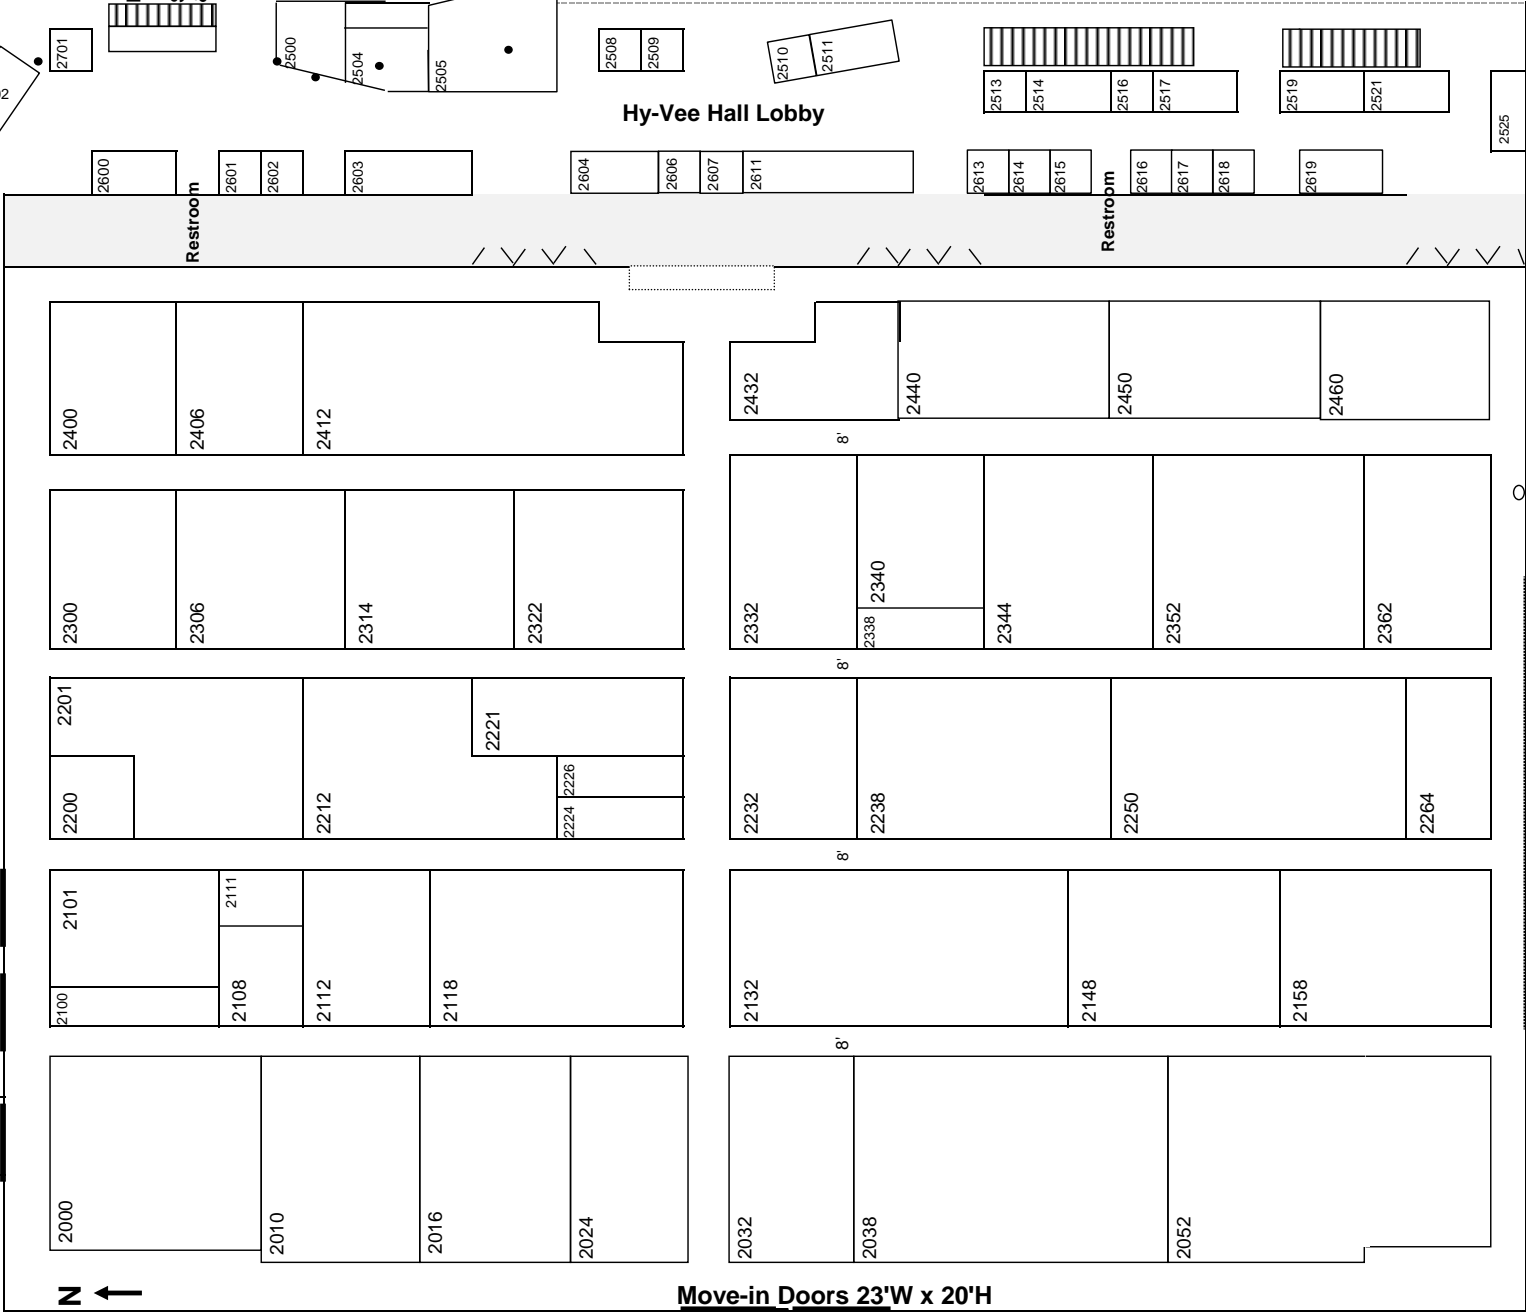

Hy-Vee Hall Booths 2000-2701

To Lower Level
Convention

1902

Hy-Vee Hall Lobby

Restroom

Restroom

Move-in Doors 23'W x 20'H