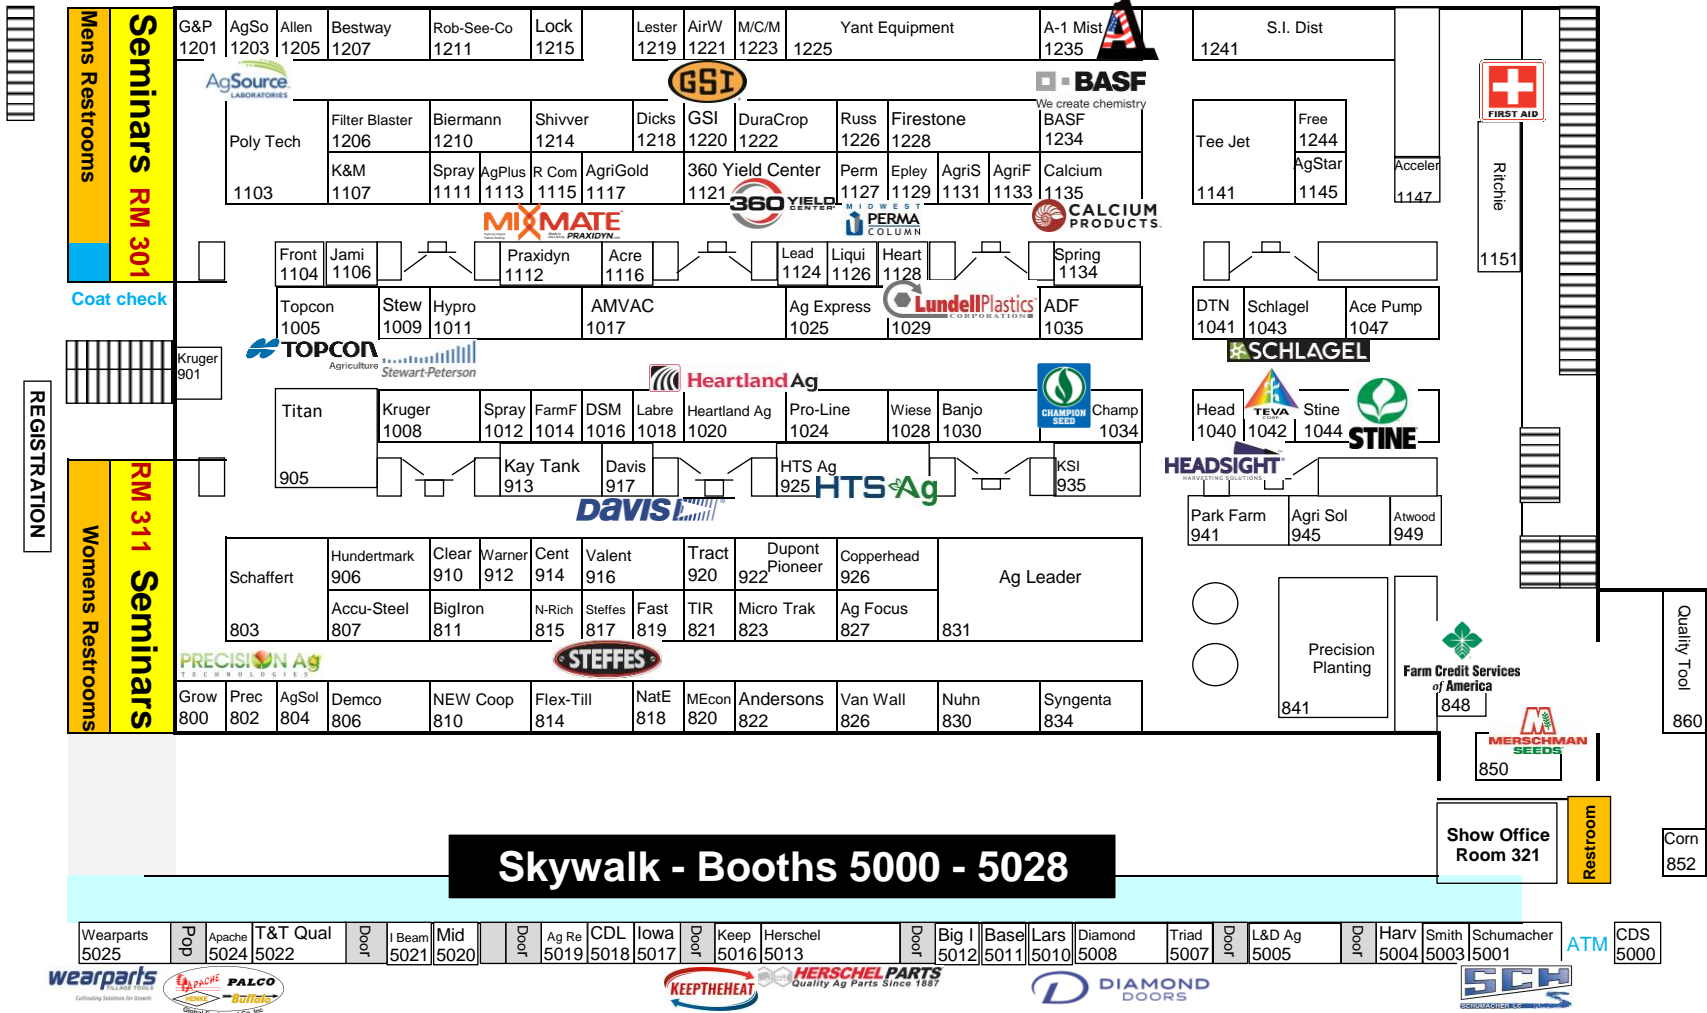

Convention Center - Main Level Booths 800-1244

Skywalk - Glass wall over looking Hy-Vee Hall

Hy-Vee Hall

Skywalk to Wells Fargo

Escalator to Hy-Vee Hall