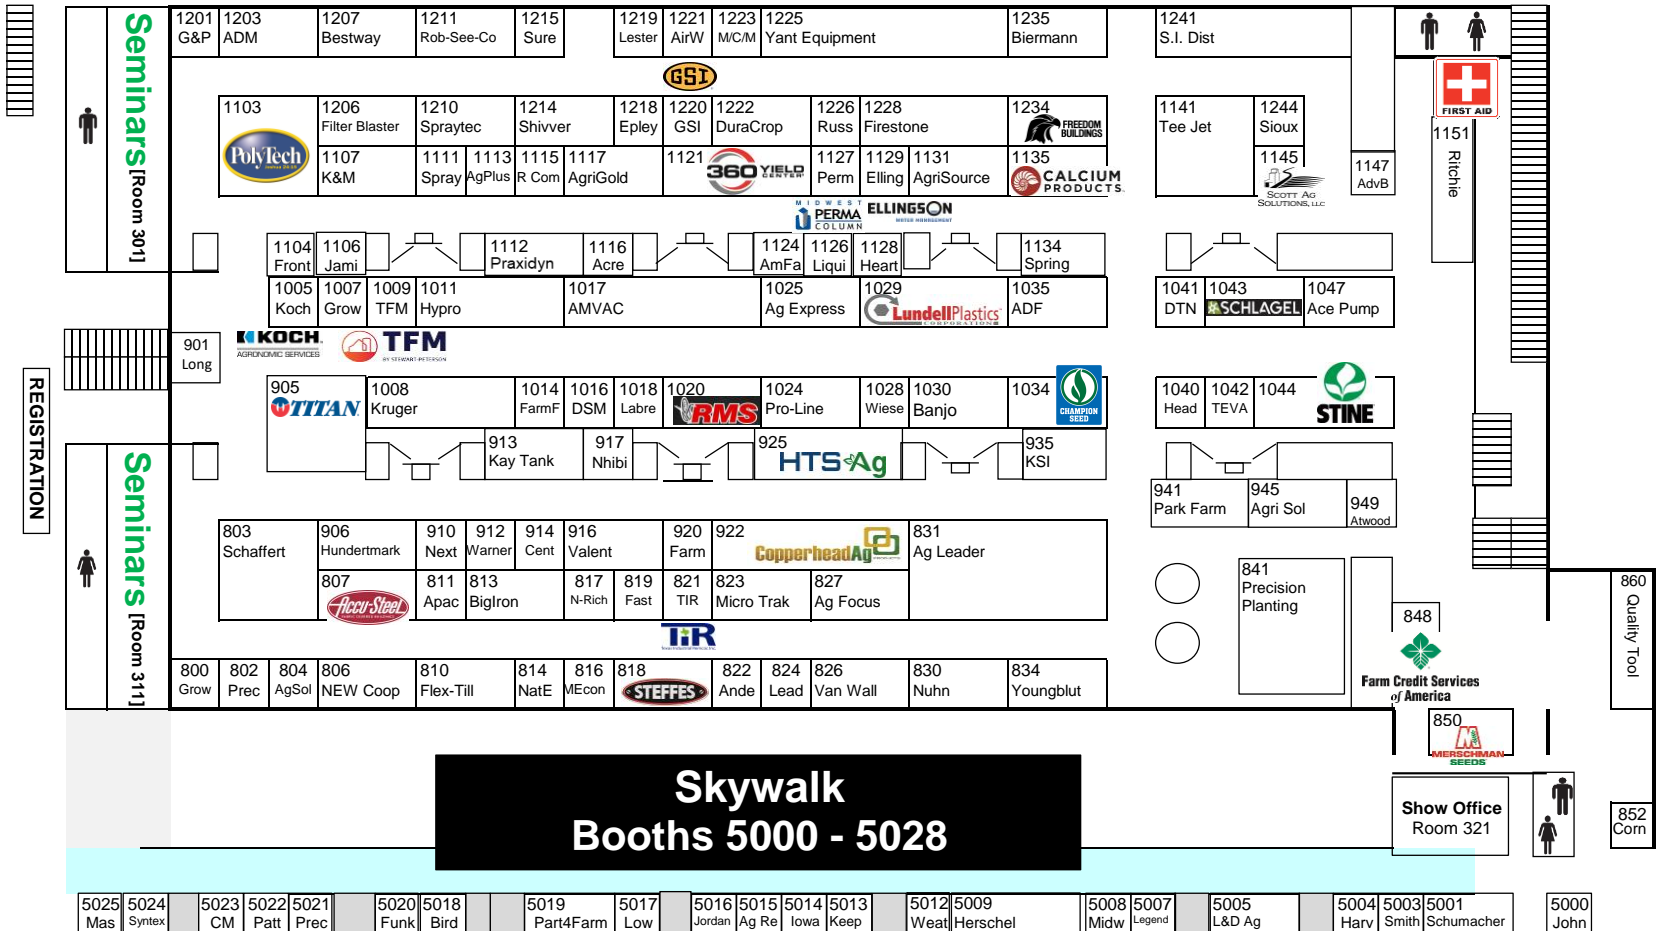

Convention Center - Main Level Booths 800-1244

↑ To Lobby Entrance
↑ To Hilton Motel

parts4farm.com

GROUP SCHUMACHER
NORTH AMERICA

Windows overlooking Hy-Vee Hall

Skywalk to Wells Fargo Arena →

Escalator to Hy-Vee Hall ↓