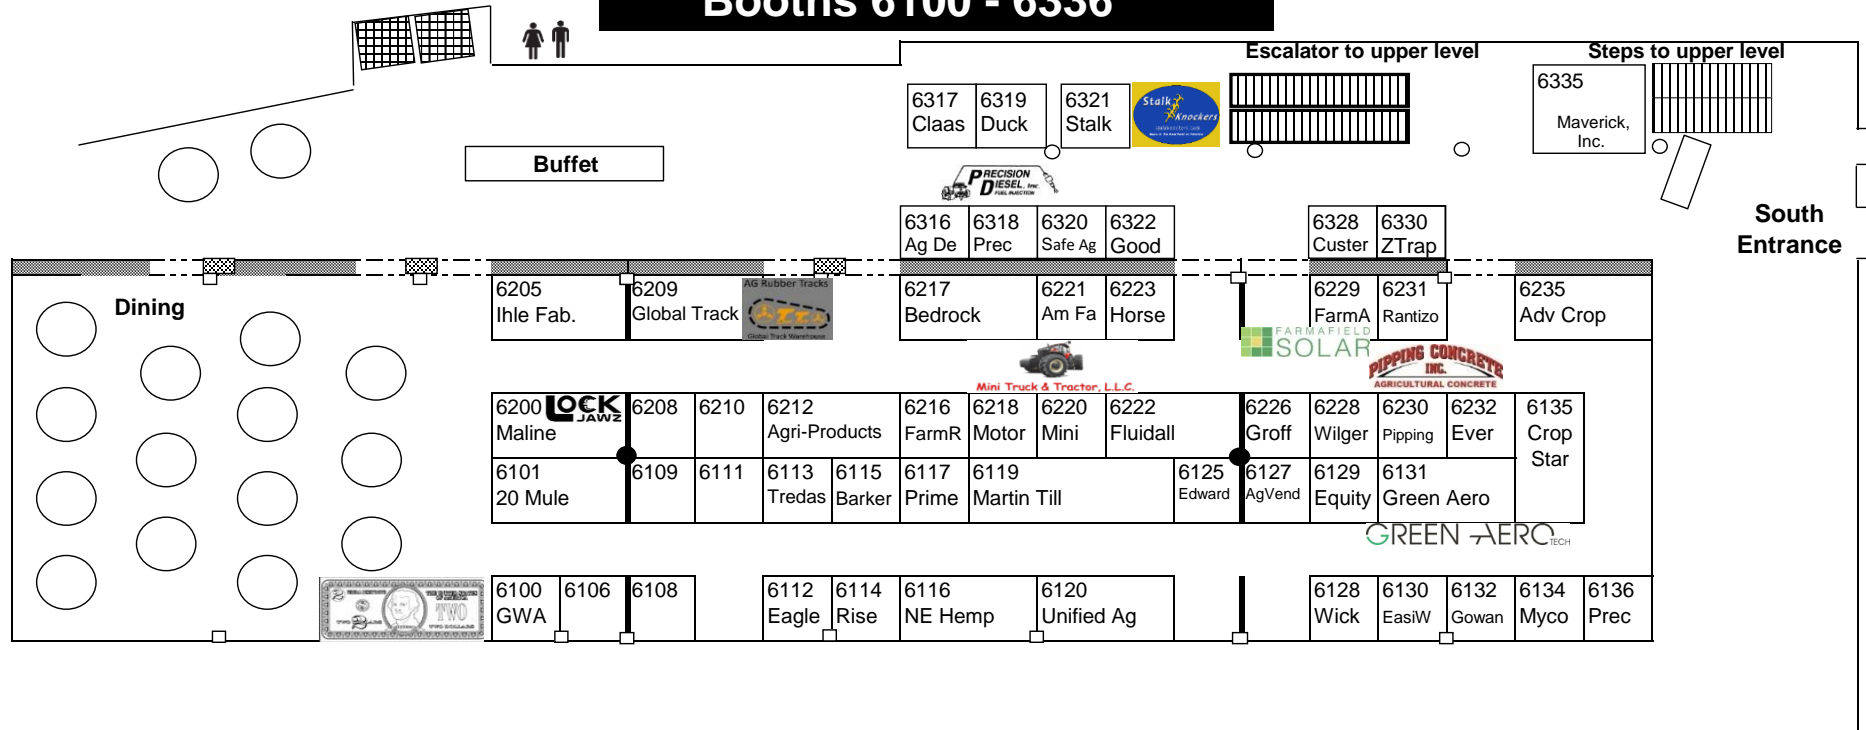

Hy-Vee Hall - Lower Level Booths 6100 - 6336

Hall of Pride