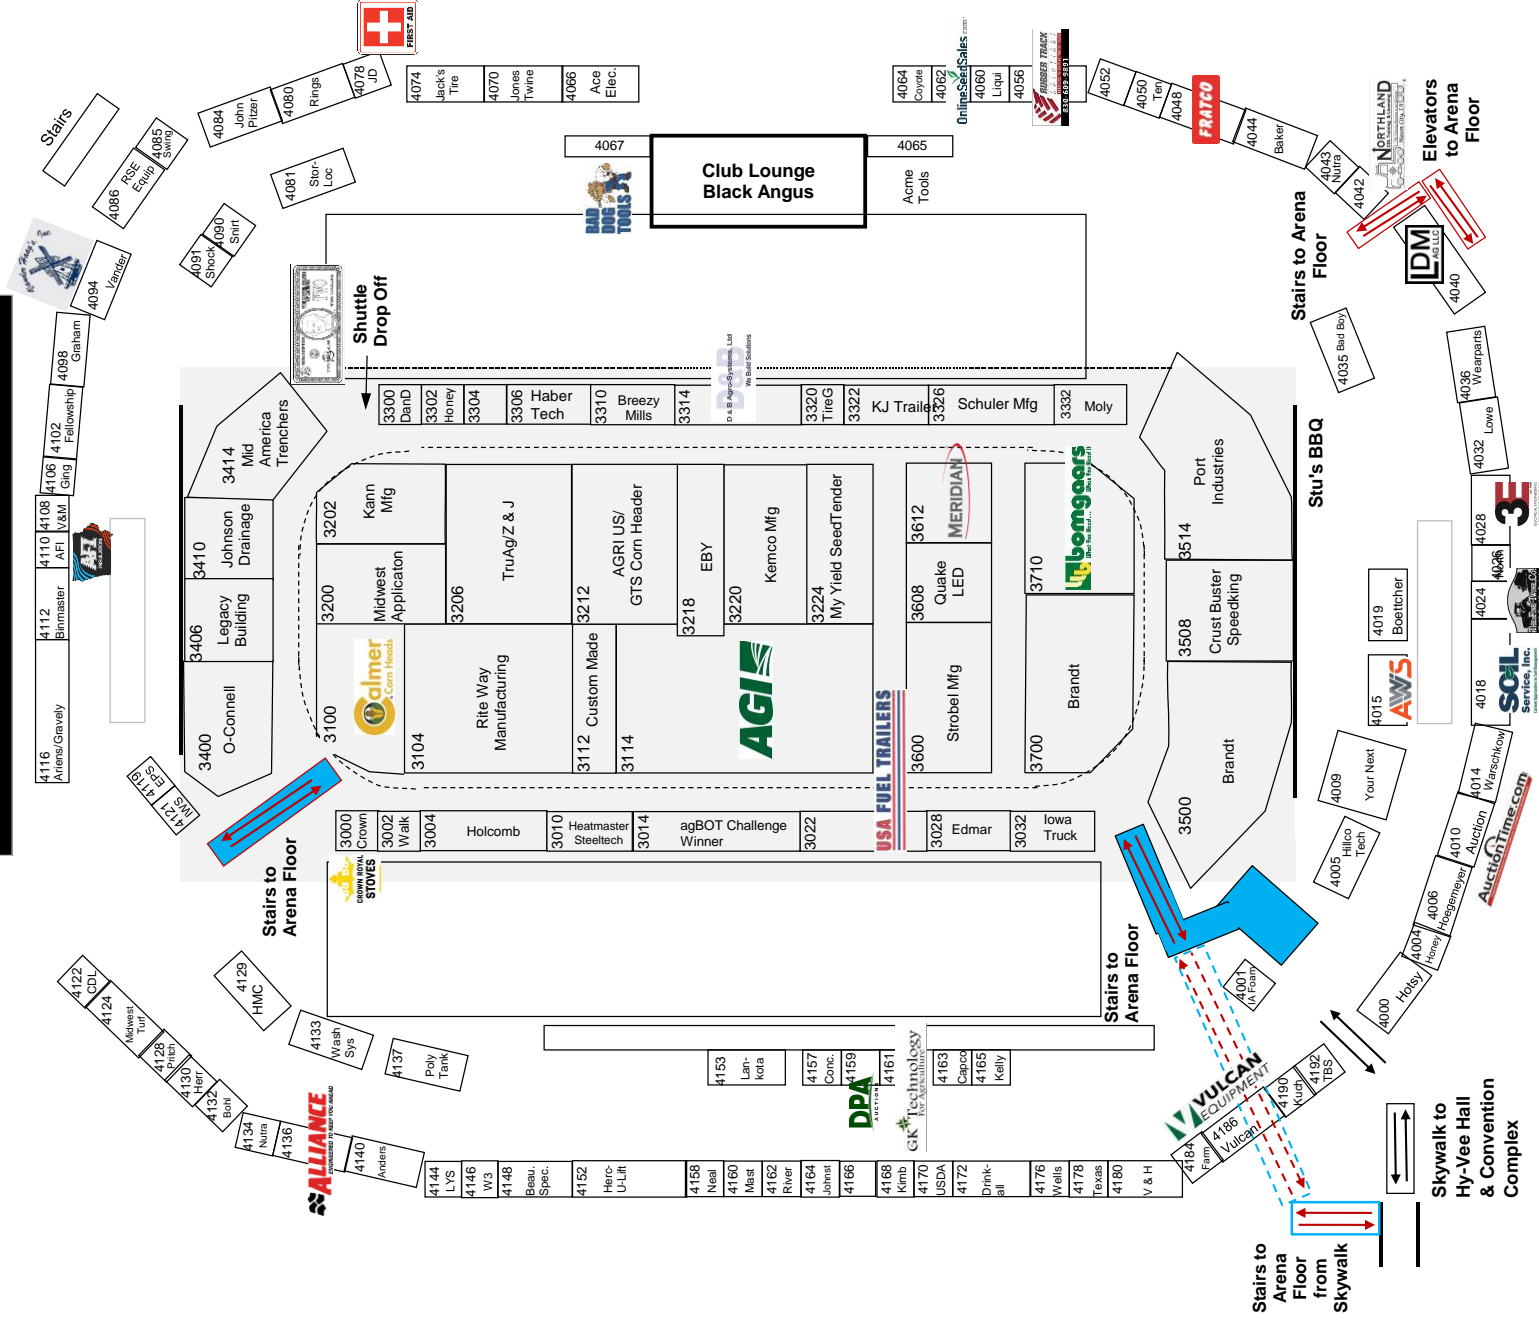

Wells Fargo Arena Booths 3000 - 4180

Northwest
Shuttle Pick-Up

Stairs to
Arena
Floor
from
Skywalk

Skywalk to
Hy-Vee Hall
& Convention
Complex

Stairs to
Arena Floor

Stairs to
Arena Floor

Stairs to Arena
Floor

Stairs to Arena
Floor

Elevators
to Arena
Floor

Club Lounge
Black Angus

Shuttle
Drop Off