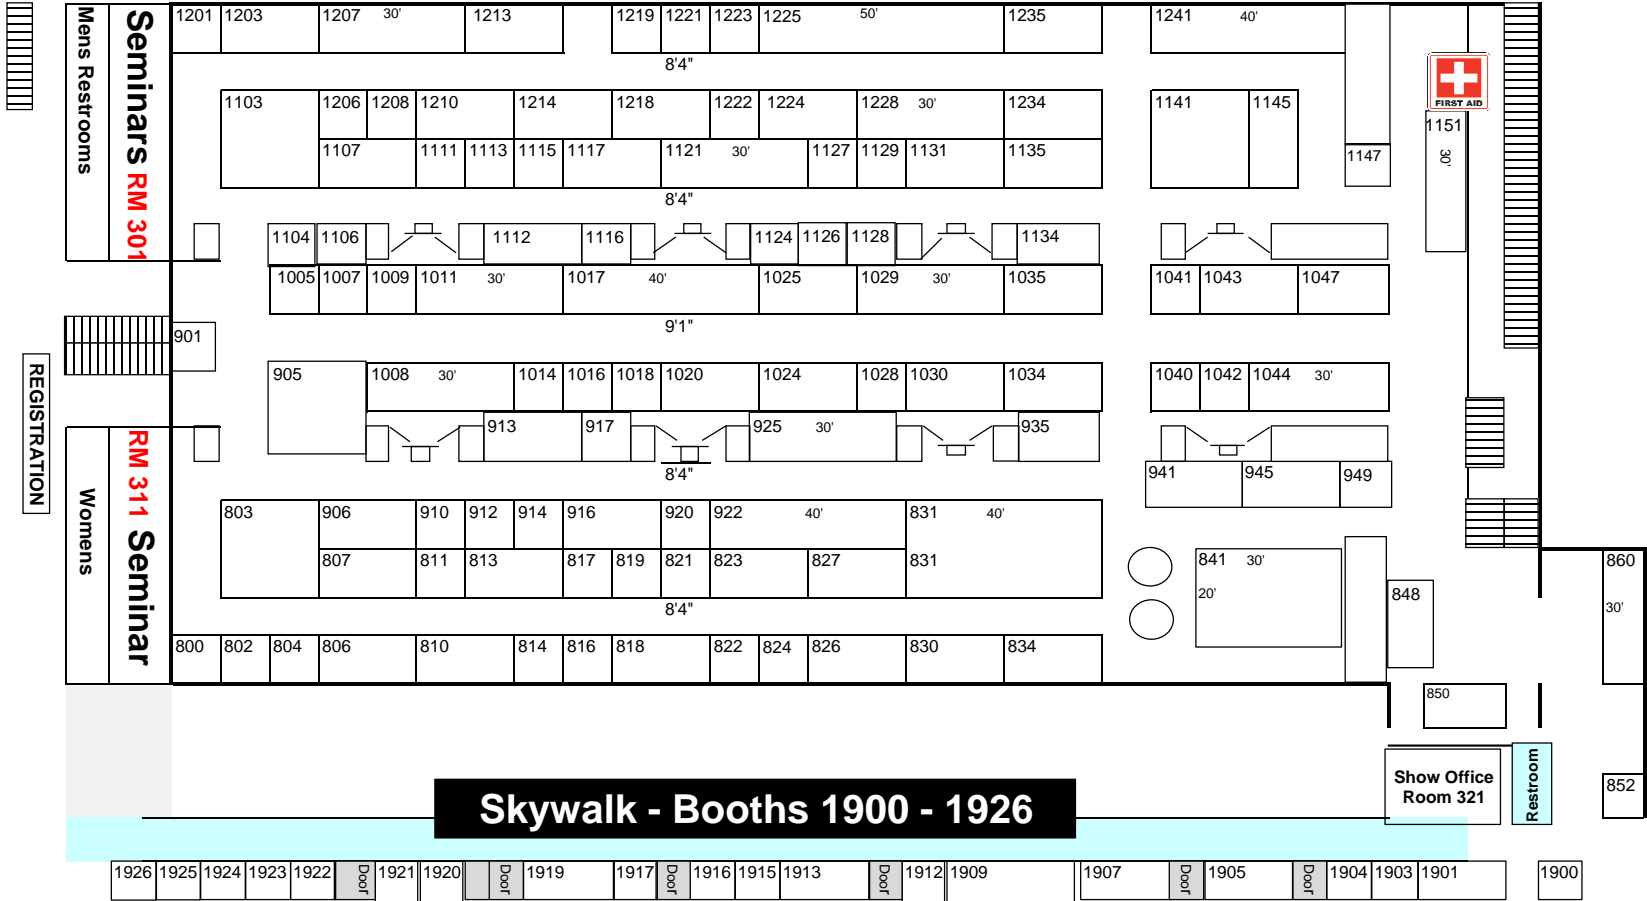

# Convention Center - Main Level Booths 800-1244

Skywalk - Glass wall over looking Hy-Vee Hall

Hy-Vee Hall

Skywalk to Wells Fargo

Escalator to Hy-Vee Hall