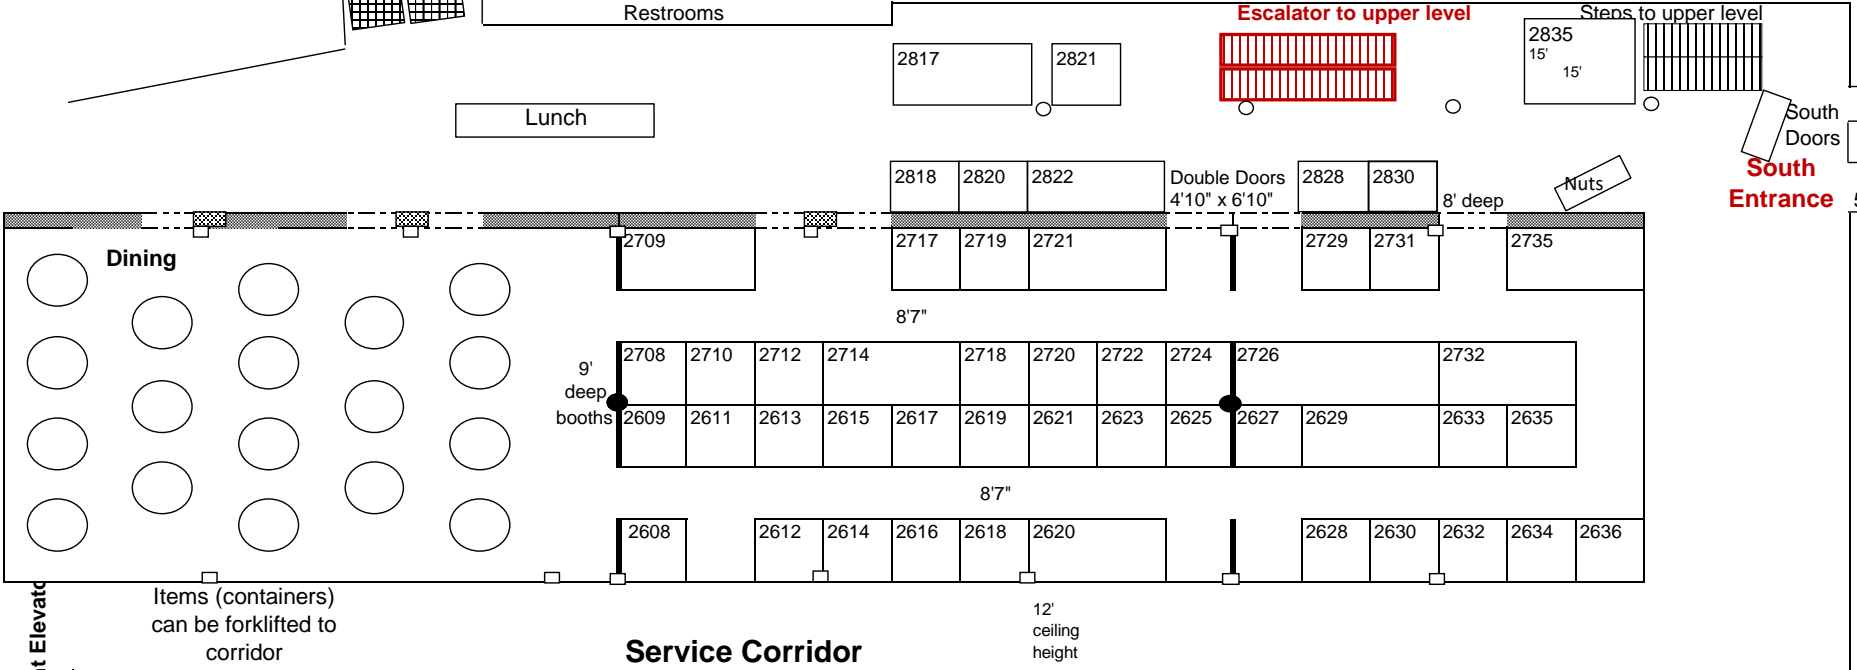

# Hy-Vee Hall - Lower Level Booths 2600 - 2835

Restrooms

Escalator to upper level

Steps to upper level

Loading & Unloading Area

Lunch

South Doors  
**South Entrance**

5'3" w x 9'

To Freight Elevator

Items (containers) can be forklifted to corridor

Service Corridor

12' ceiling height

Hall of Pride

Freight elevator located near move-in doors for upper Hy-Vee Hall