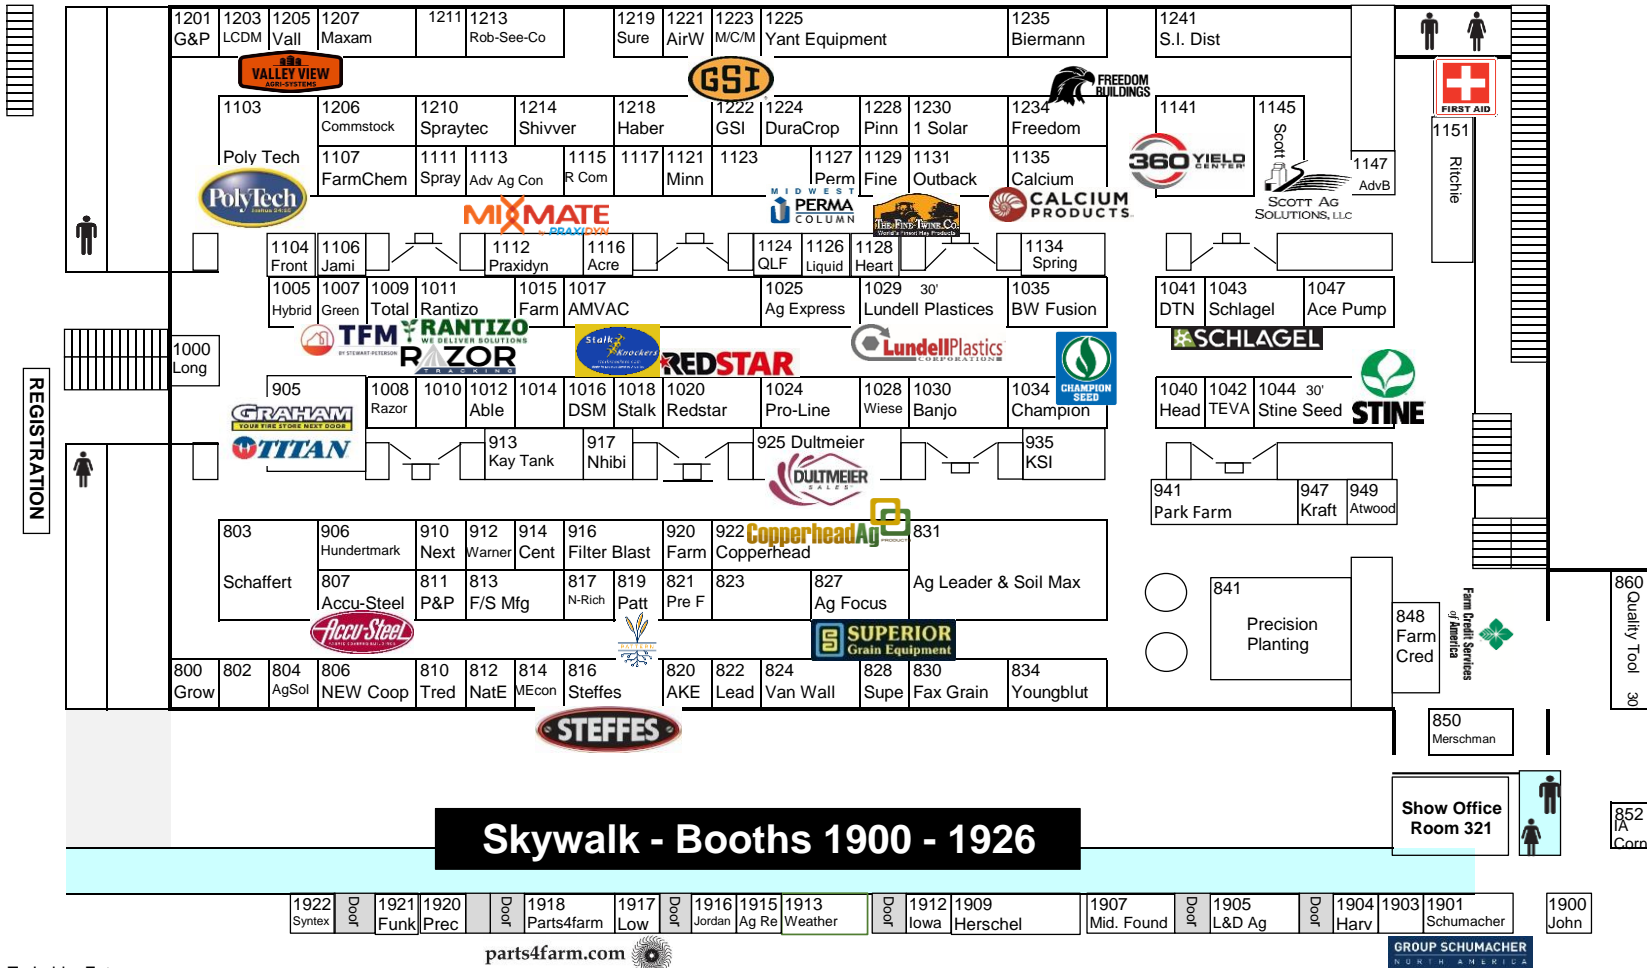

Convention Center - Main Level Booths 800-1244

To Lobby Entrance
To Hilton Motel

parts4farm.com

GROUP SCHUMACHER
NORTH DAKOTA

Skywalk - Glass wall over looking Hy-Vee Hall

Skywalk to
Wells Fargo

Hy-Vee Hall

Escalator
to
Hy-Vee
Hall