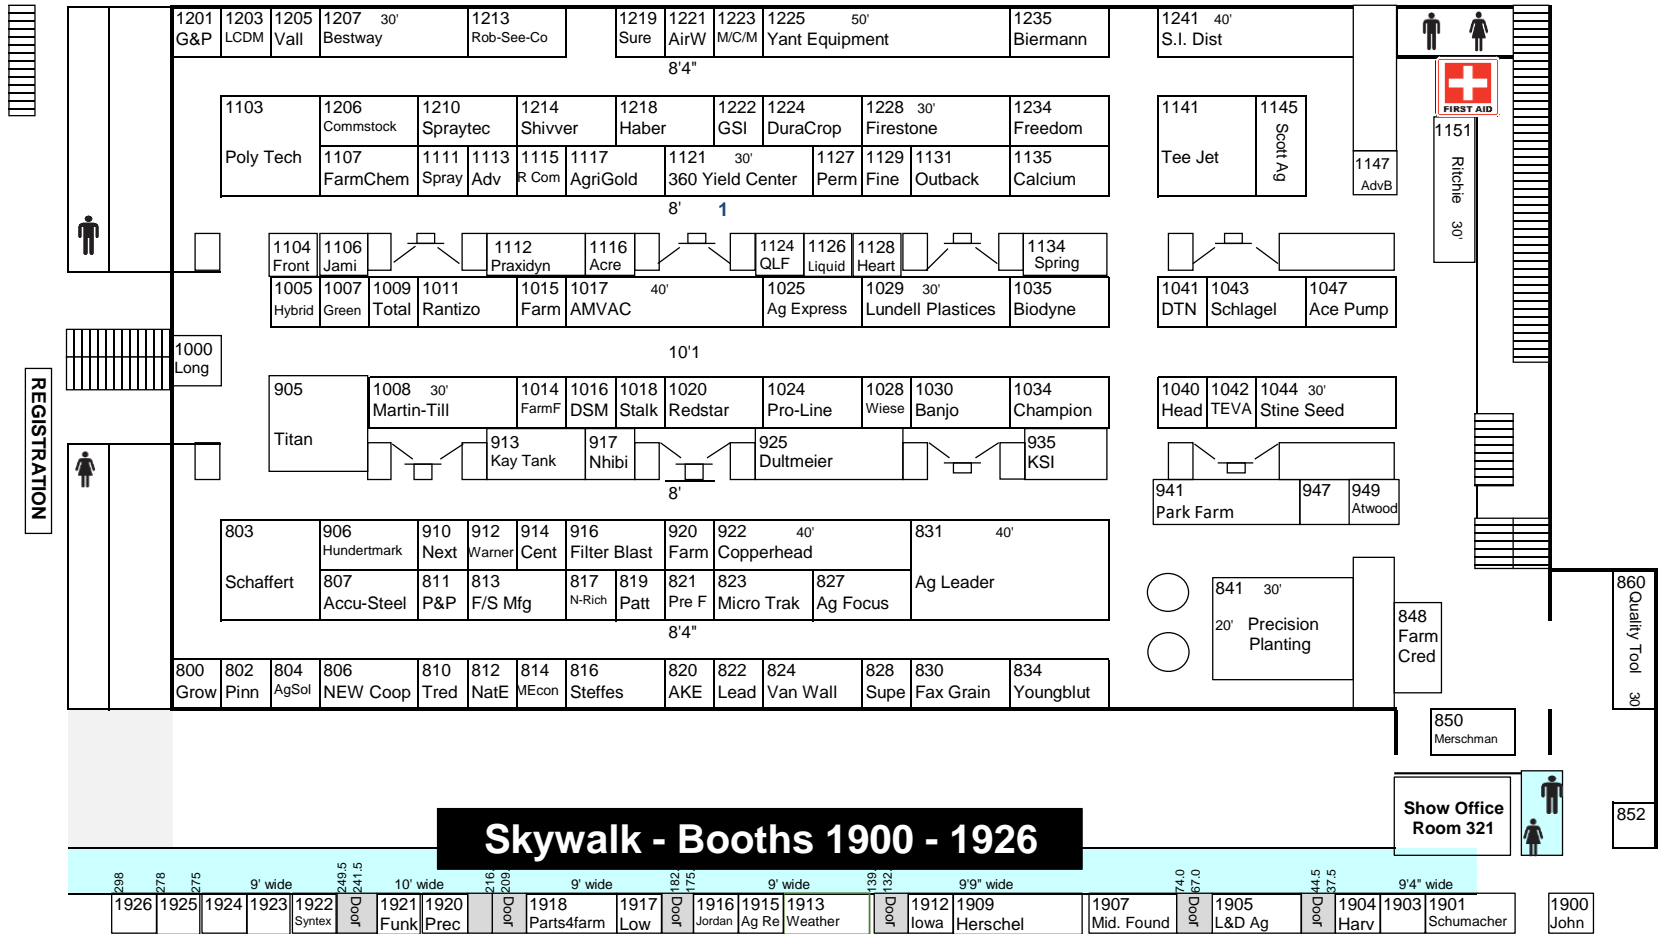

Convention Center - Main Level Booths 800-1244

Skywalk - Booths 1900 - 1926

To Lobby Entrance
To Hilton Motel

Skywalk - Glass wall over looking Hy-Vee Hall

Hy-Vee Hall

Skywalk to Wells Fargo

Escalator to Hy-Vee Hall