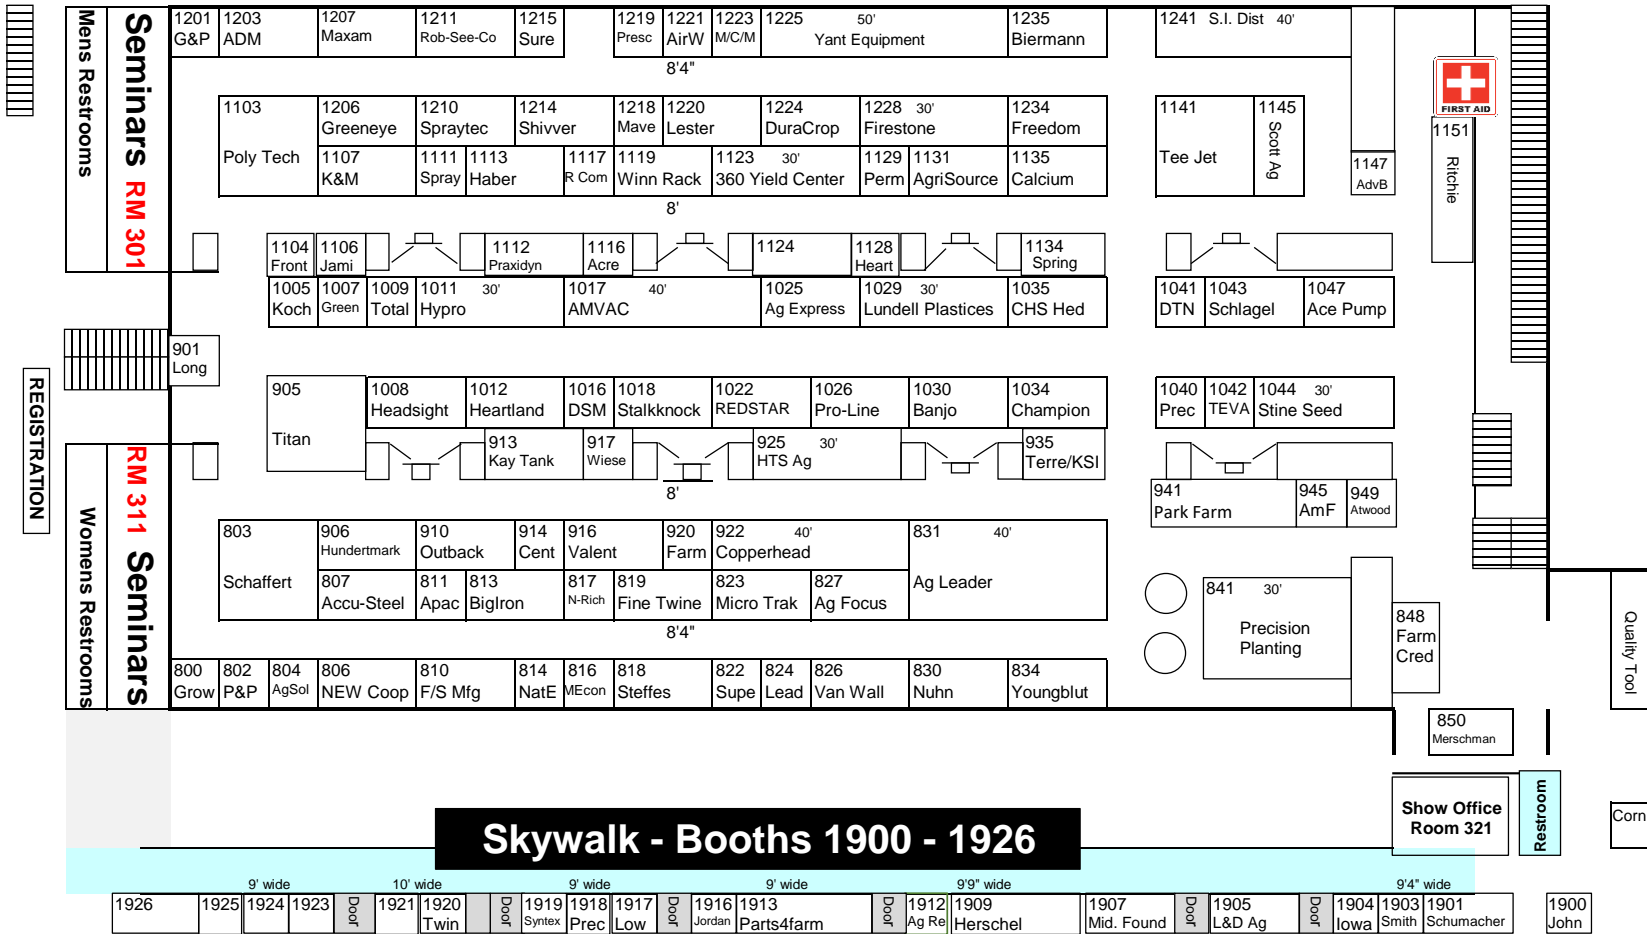

# Convention Center - Main Level Booths 800-1244

To Lobby Entrance  
To Hilton Motel

**Skywalk - Glass wall over looking Hy-Vee Hall**

**Hy-Vee Hall**

**Skywalk to  
Wells Fargo**

**Escalator  
to  
Hy-Vee  
Hall**