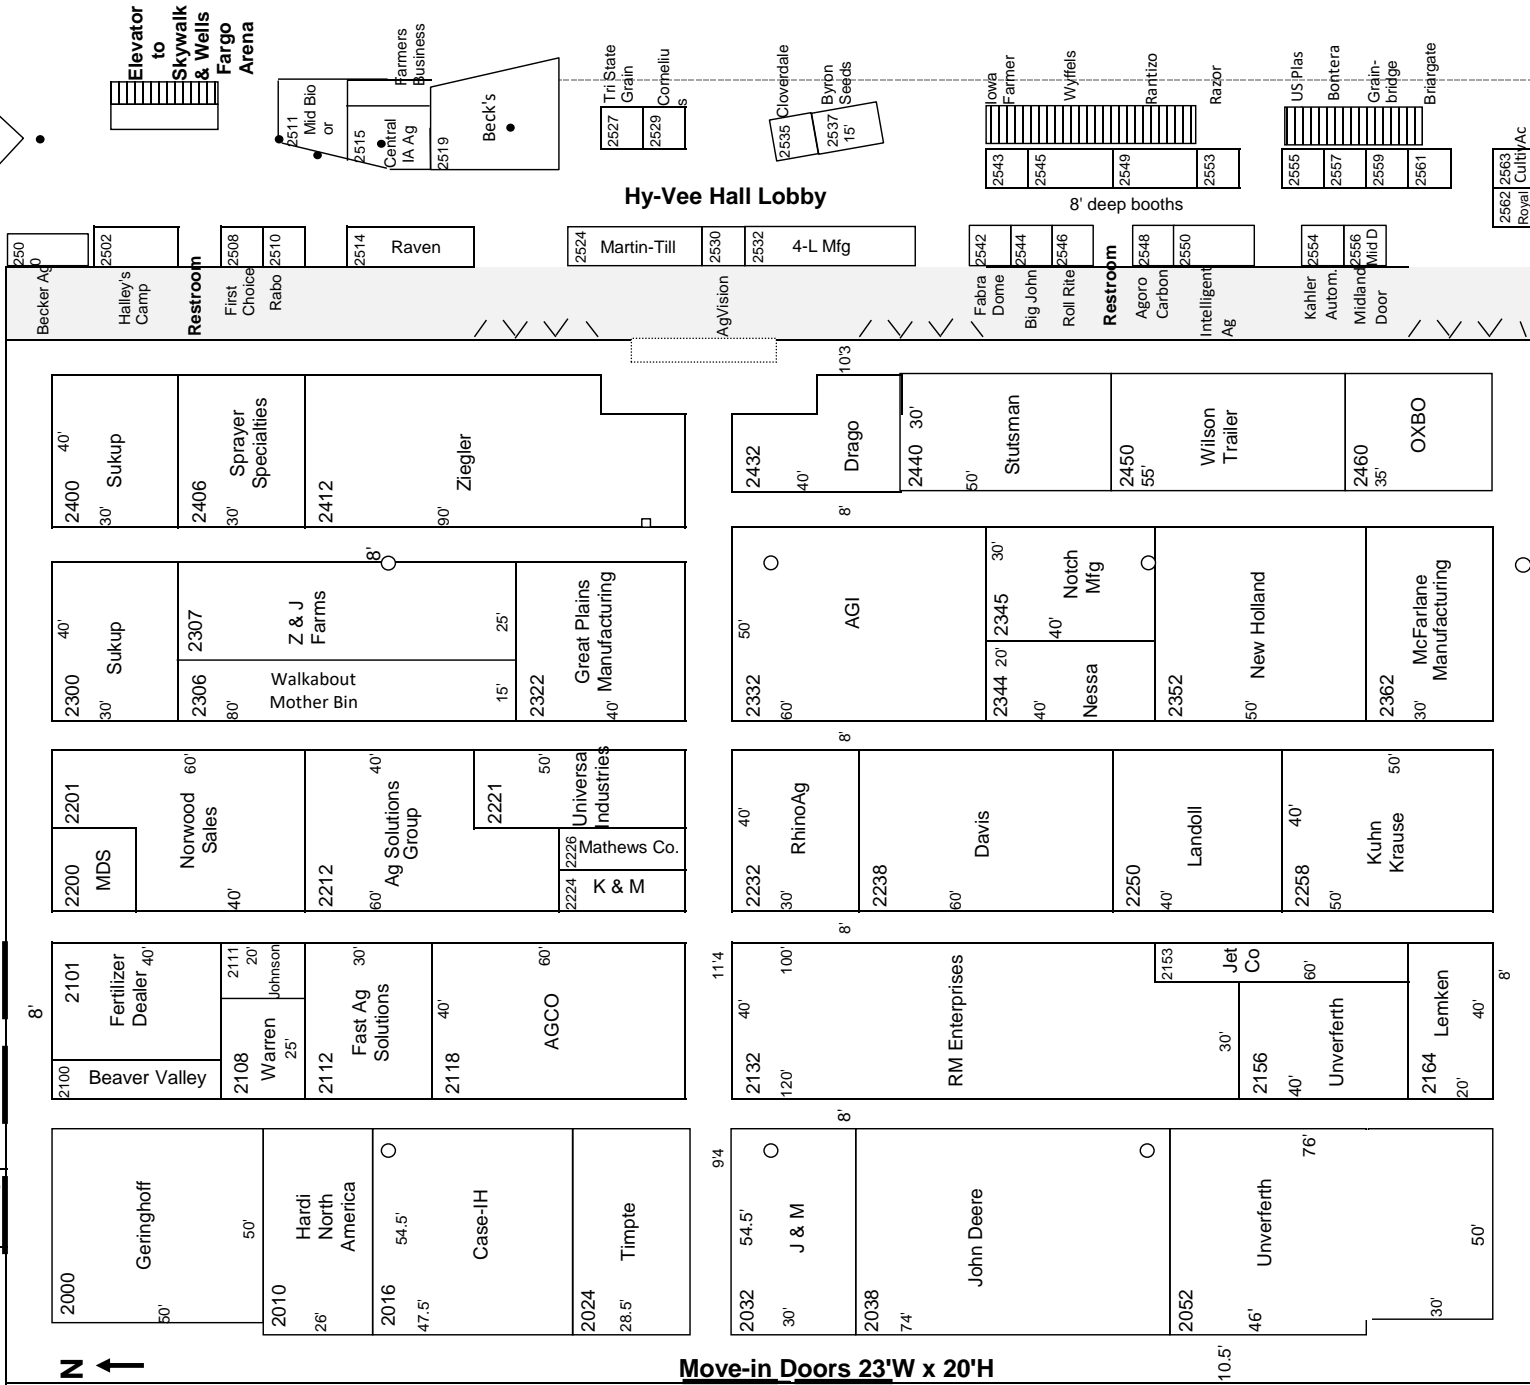

2022

Hy-Vee Hall Booths 2000-2701

To Lower Level
Convention

Hy-Vee Hall Lobby

8' deep booths

N ↑

Move-in Doors 23'W x 20'H

2500
Becker Ag

2502
Halley's Camp

Restroom

2508
First Choice

2510
Rabo

2514
Raven

2524
Martin-Till

2530
AgVision

2532
4-L Mfg

2542
Fabra Dome

2544
Big John

2546
Roll Rite

Restroom

2548
Agoro Carbon

2550
Intelligent Ag

2554
Kahler Autom.

2556
Midland Mid D

2555
US Plas

2557
Bontera

2559
Grain-bridge

2561
Brigigate

2562
Royal

2563
CuthyAc

2400 30' Sukup
2406 30' Sprayer Specialties
2412 90' Ziegler

2300 30' Sukup
2306 80' Walkabout Mother Bin
2307 80' Z & J Farms
2322 40' Great Plains Manufacturing

2200 40' MDS
2201 60' Norwood Sales
2212 60' Ag Solutions Group
2221 50' Universa Industries
2224 2226 K & M

2100 8' Beaver Valley
2101 8' Fertilizer Dealer
2108 25' Warren Johnson
2112 30' Fast Ag Solutions
2118 40' AGCO

2000 50' Geringhoff
2010 50' Hardi North America
2016 54.5' 47.5' Case-IH
2024 28.5' Timpte

2432 40' Drago
2440 30' Stutsman
2450 55' Wilson Trailer
2460 35' OXBO

2332 60' 50' AGI
2344 20' 40' Nessa
2345 30' 40' Notch Mfg
2352 50' New Holland
2362 30' McFarlane Manufacturing

2232 30' 40' RhinoAg
2238 60' Davis
2250 40' Landoll
2258 50' 40' Kuhn Krause

2132 120' 40' 100' RM Enterprises
2153 30' Jet Co
2156 40' Unverferth
2164 20' 40' Lemken

2032 30' 54.5' J & M
2038 74' John Deere
2052 46' 76' Unverferth
30' 50'

2501