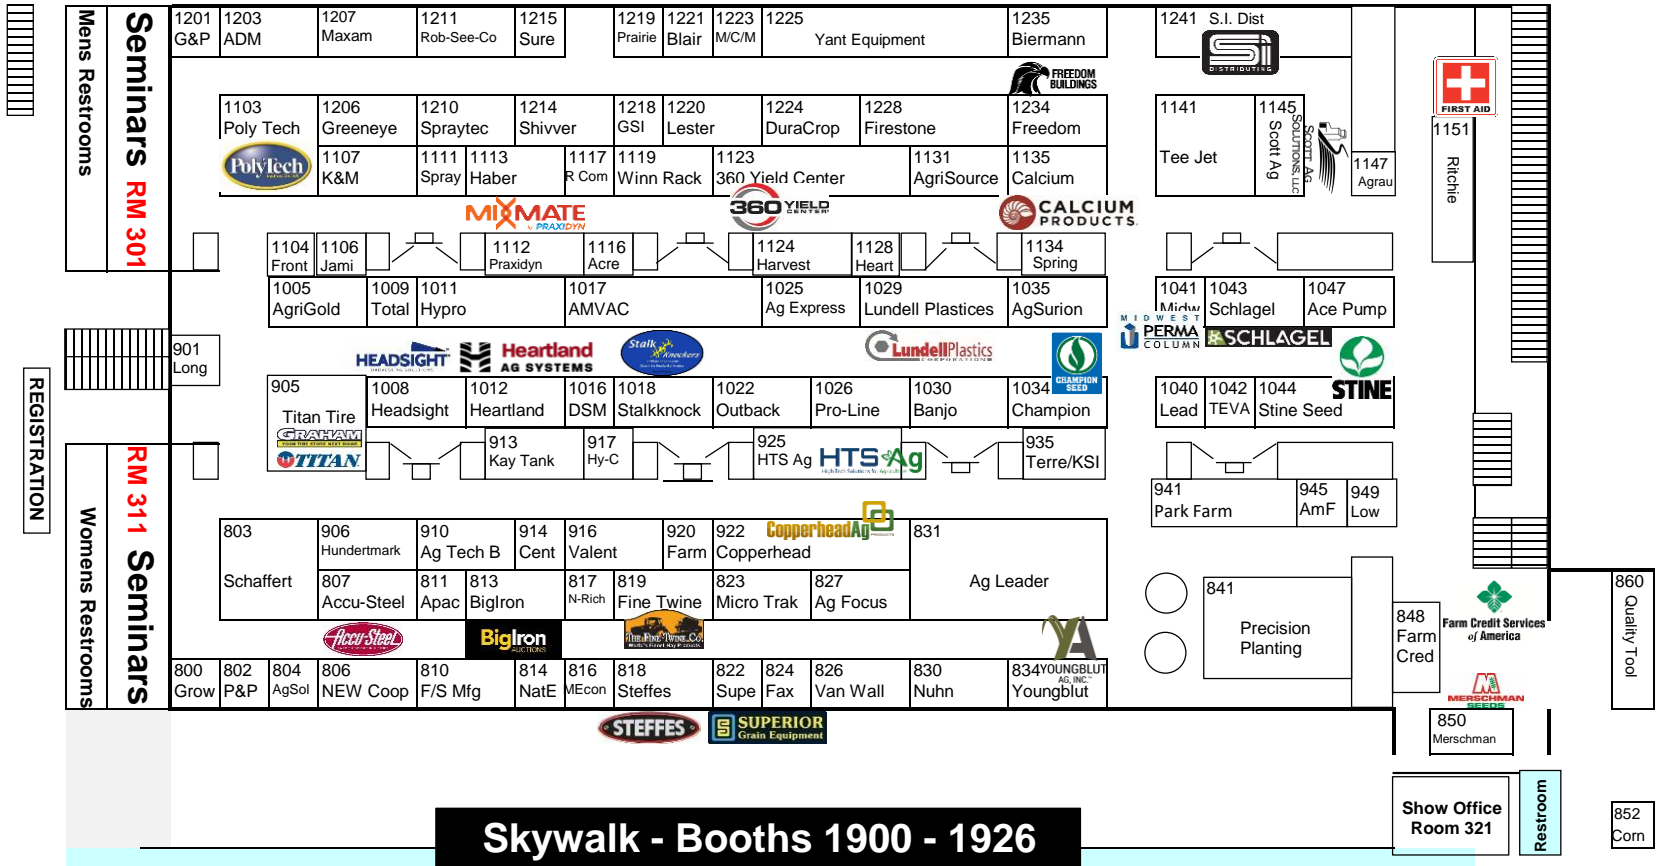

Convention Center - Main Level

Booths 800 - 1244

To Lobby Entrance
To Hilton Hotel

Skywalk - Glass wall over looking Hy-Vee Hall

Hy-Vee Hall

Skywalk to Wells Fargo

Escalator to Hy-Vee Hall