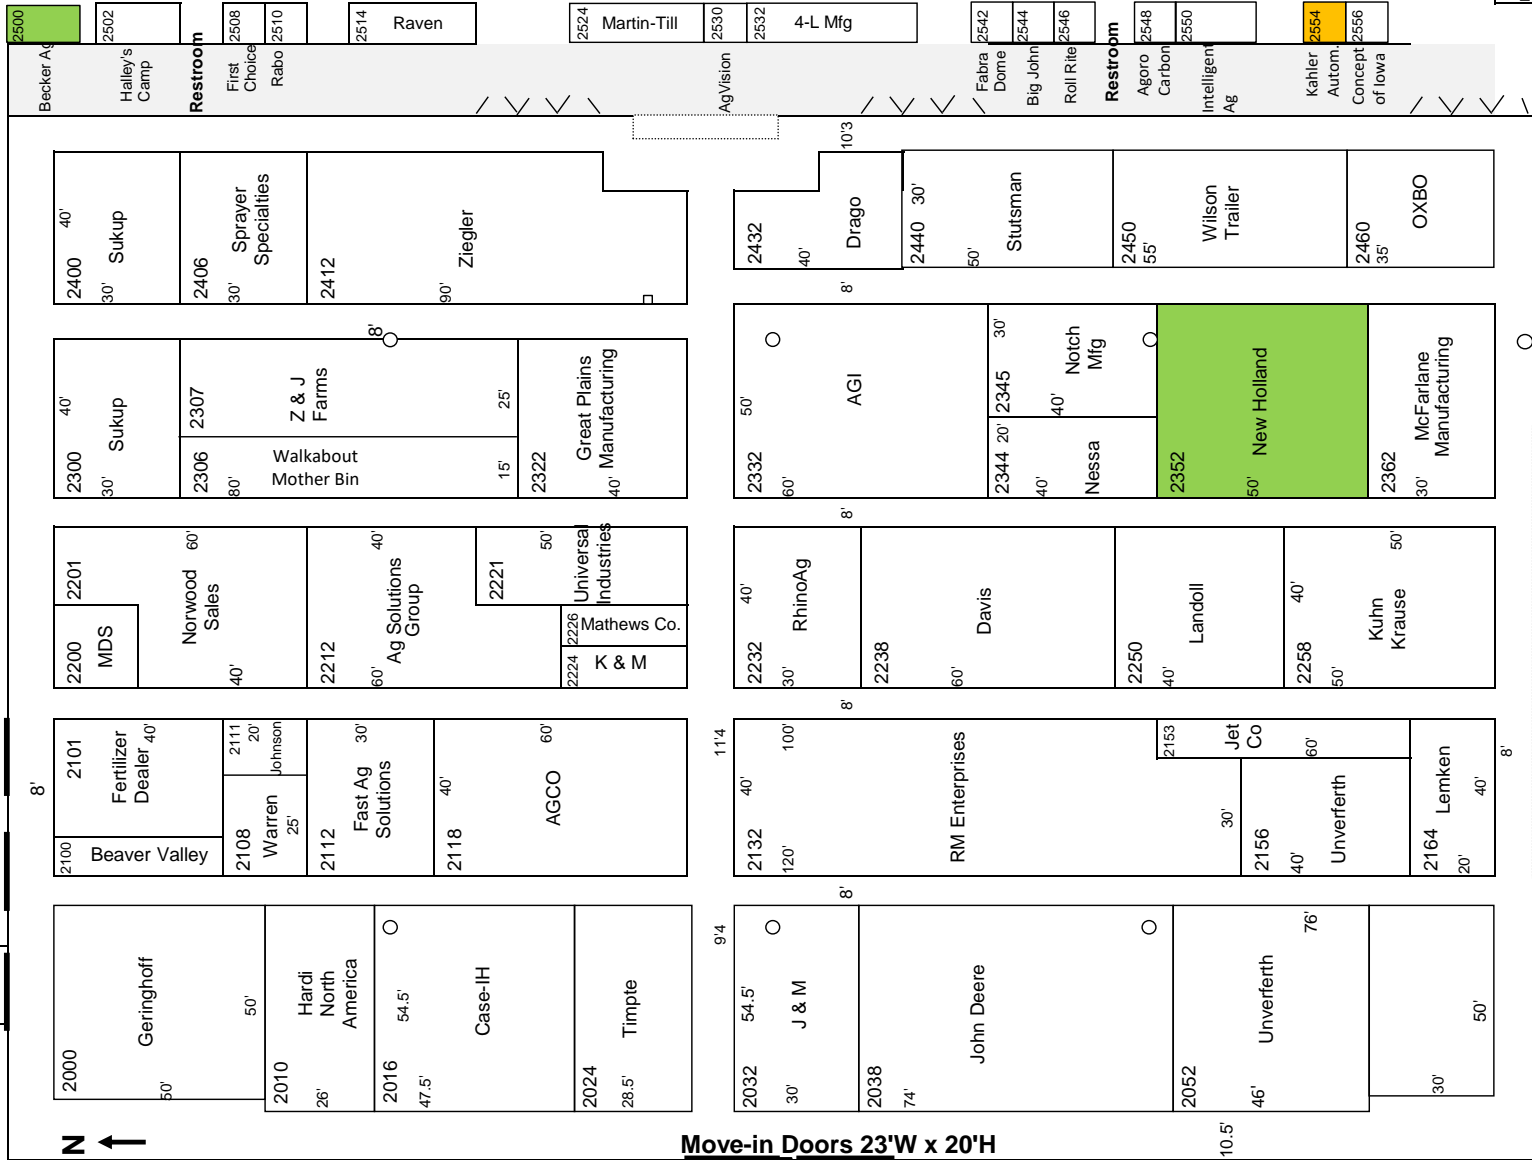

2022

Hy-Vee Hall Booths 2000-2563

To Lower Level
Convention Center

To Lower Level
Convention Center

1902
Friedman

Hy-Vee Hall Lobby

or deep booths

Move-in Doors 23'W x 20'H

Elevator to Skywalk & Wells Fargo Arena