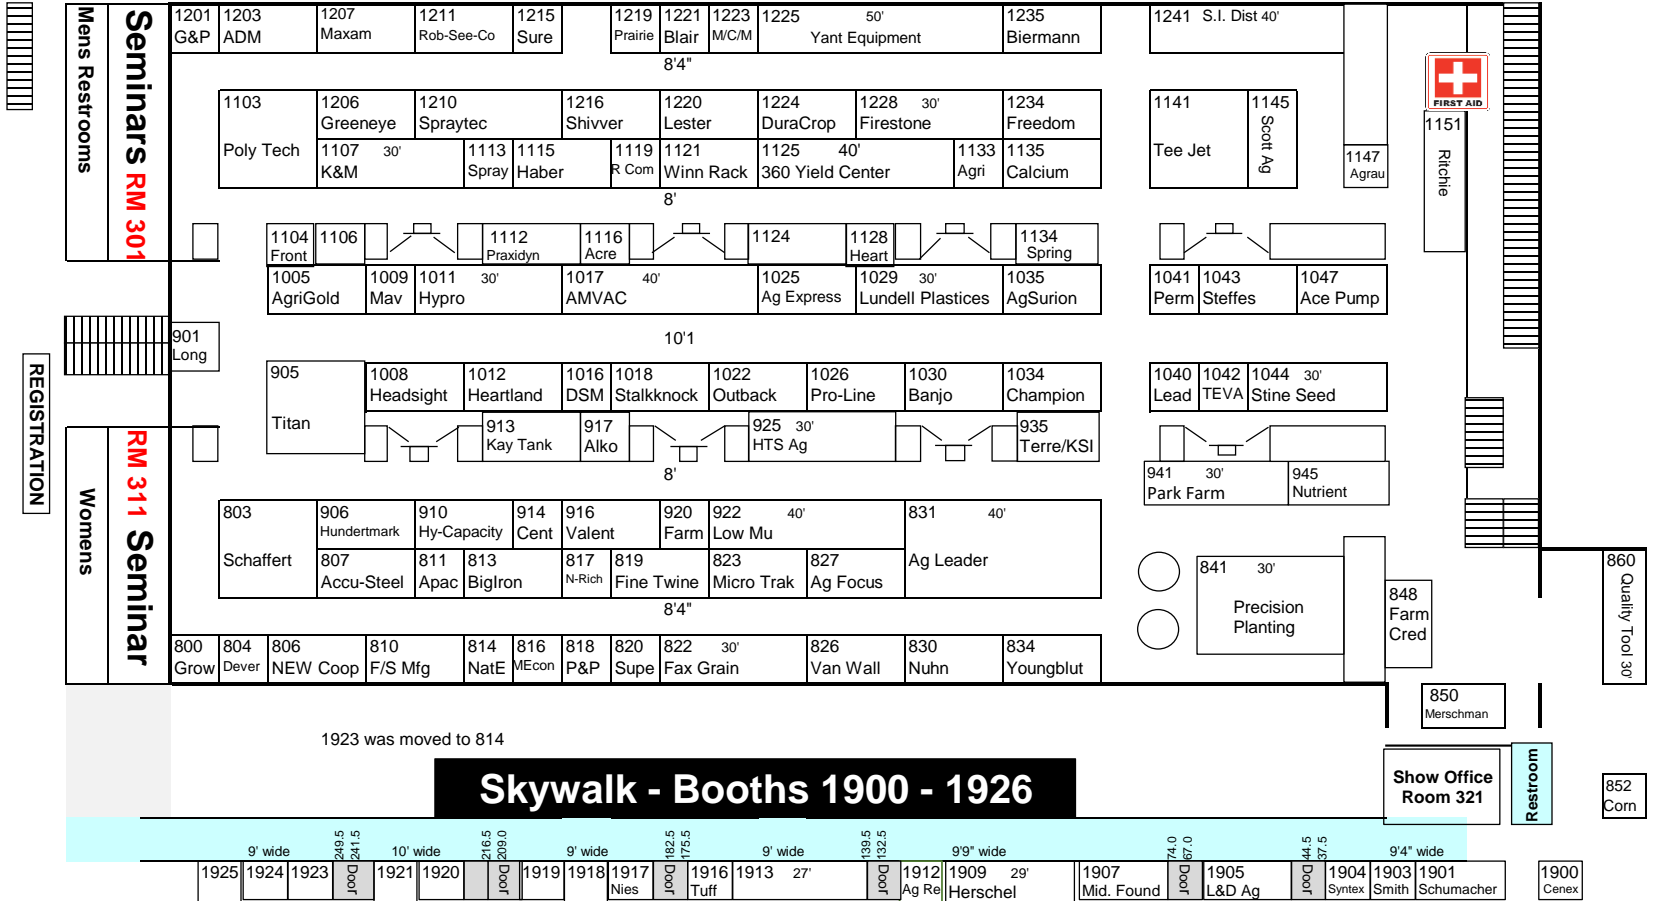

2023

Convention Center - Main Level Booths 800-1244

To Lobby Entrance
To Hilton Motel

Skywalk - Glass wall over looking Hy-Vee Hall

Hy-Vee Hall

**Skywalk to
Wells Fargo**

**Escalator
to
Hy-Vee
Hall**