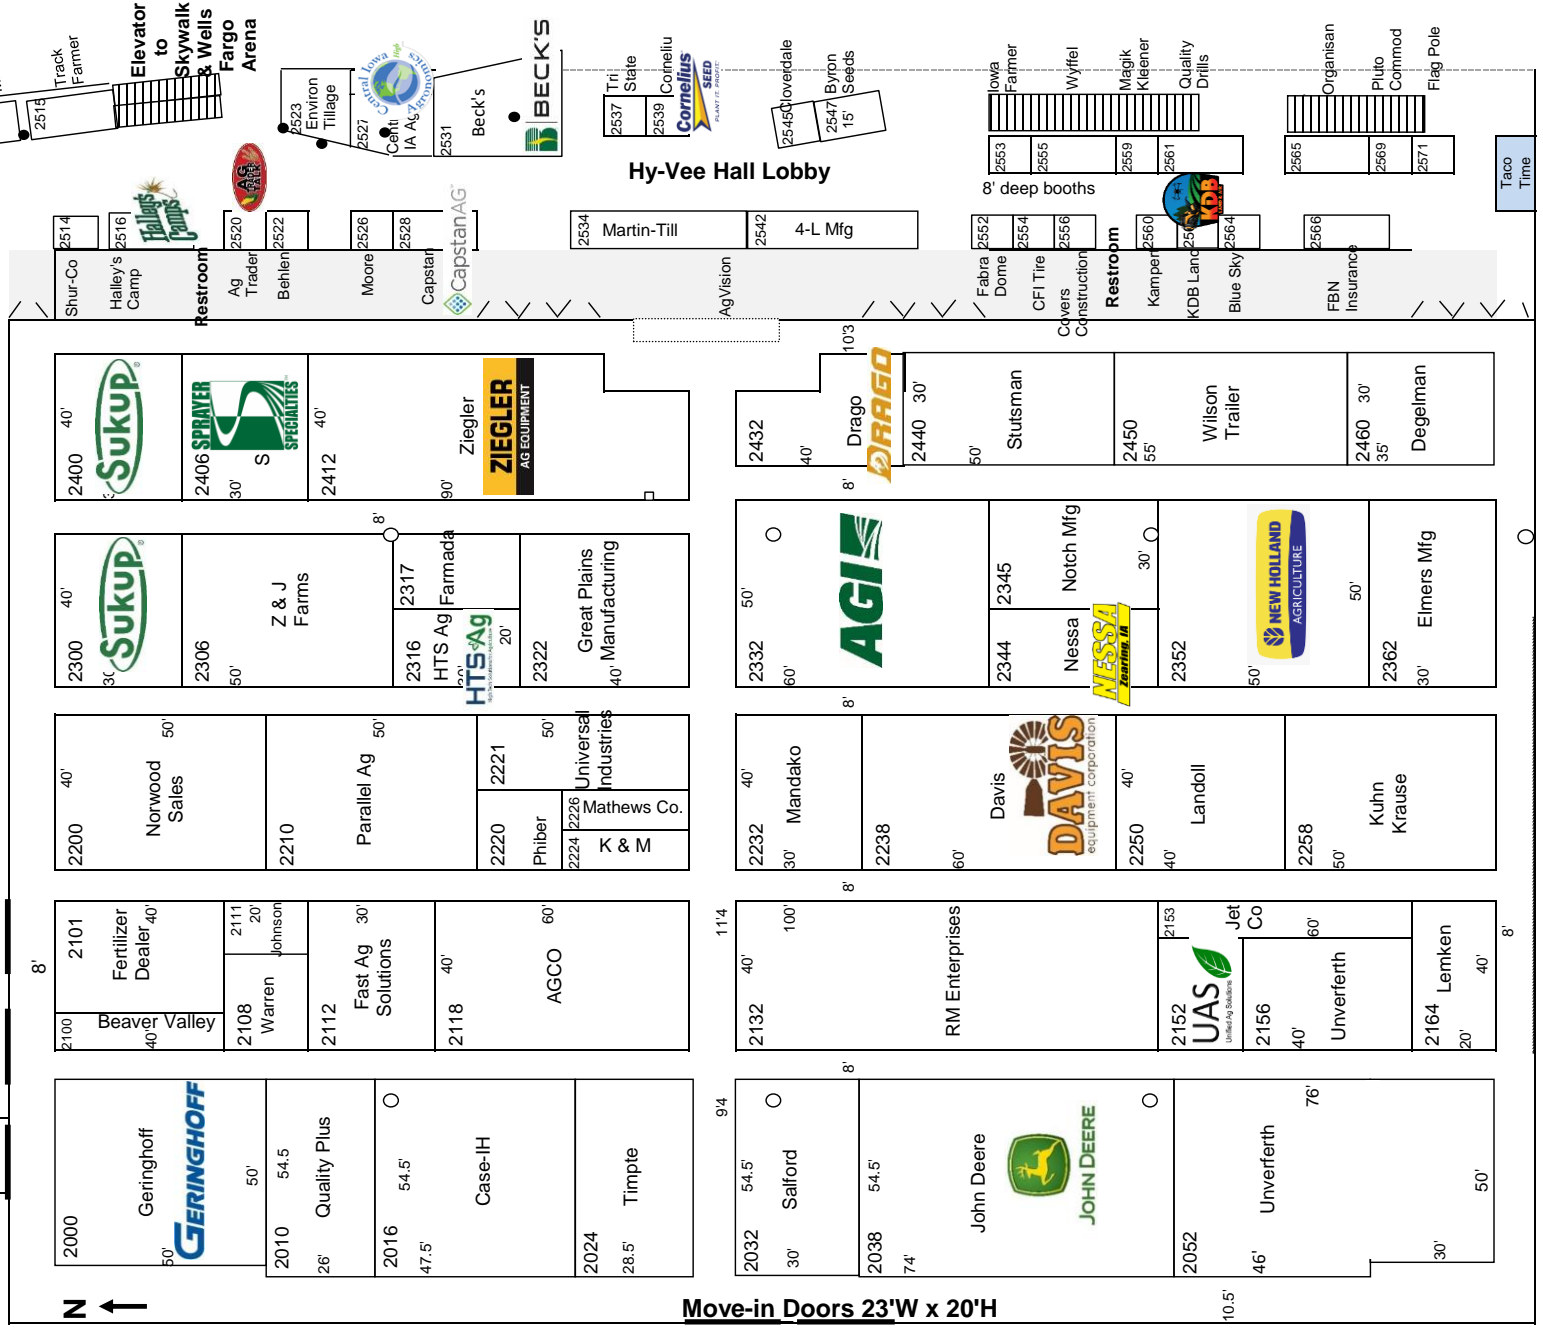

Hy-Vee Hall Booths 2000-2563

To Lower Level
Convention

1850
Jordan

To Lower Level
Convention Center

1846
Friedman

Hy-Vee Hall Lobby

8' deep booths

Move-in Doors 23'W x 20'H