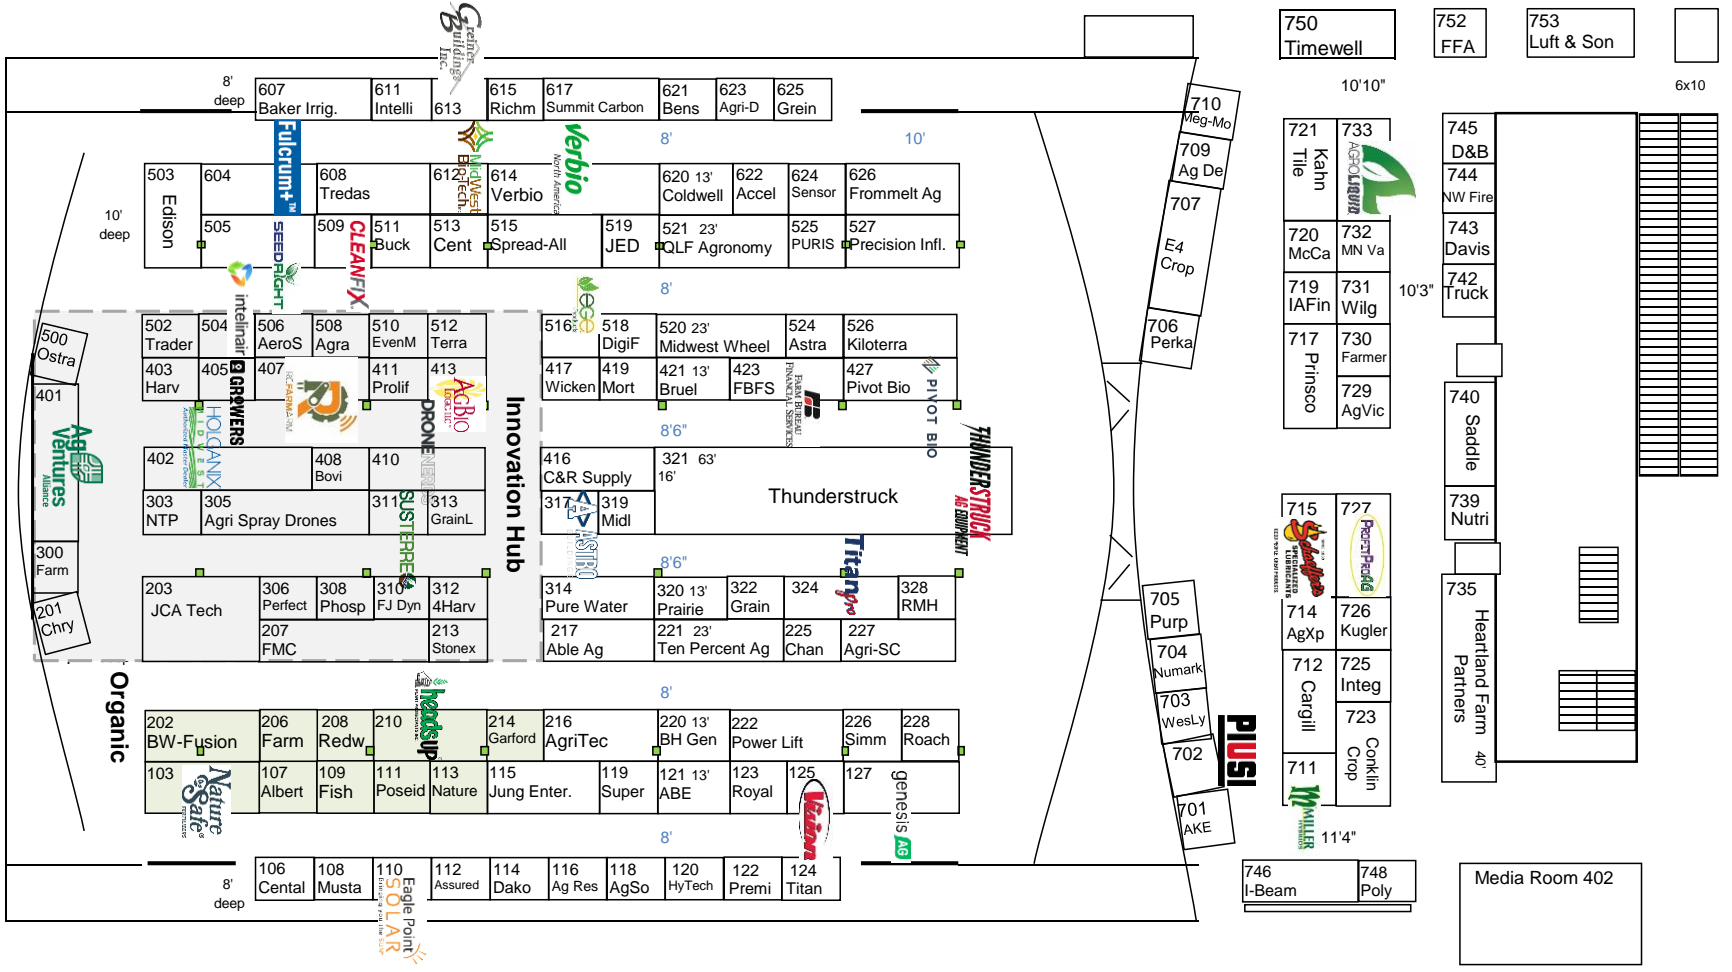

2024

Convention Center - Ballroom Level Booths 100 - 753

Restrooms

Meeting Room 401

Convention Center - Lower Level Booths 1300 - 1902

2024

Convention Center - Main Level Booths 800-1244

1000
Ar
W
AMERICAN
Windpower

Mens Restrooms
Seminars RM 301

Womens
RM 311 Seminar

1201 G&P

1203 ADM

1207 Maxam

1211 Pit Ch

1215 Sure

1219 MidP

1134 17' Spring

1005 Praxion

1009 R Com

1011 Leading Edge

1015 furrow

1017 40' AMVAC

1025 Ag Express

1029 30' Lundell Pl

1035 Sound

1041 Perm

1043 Steffes

1047 Ace Pump

905 Titan

1008 Head

1012 Dultm

1016 DSM