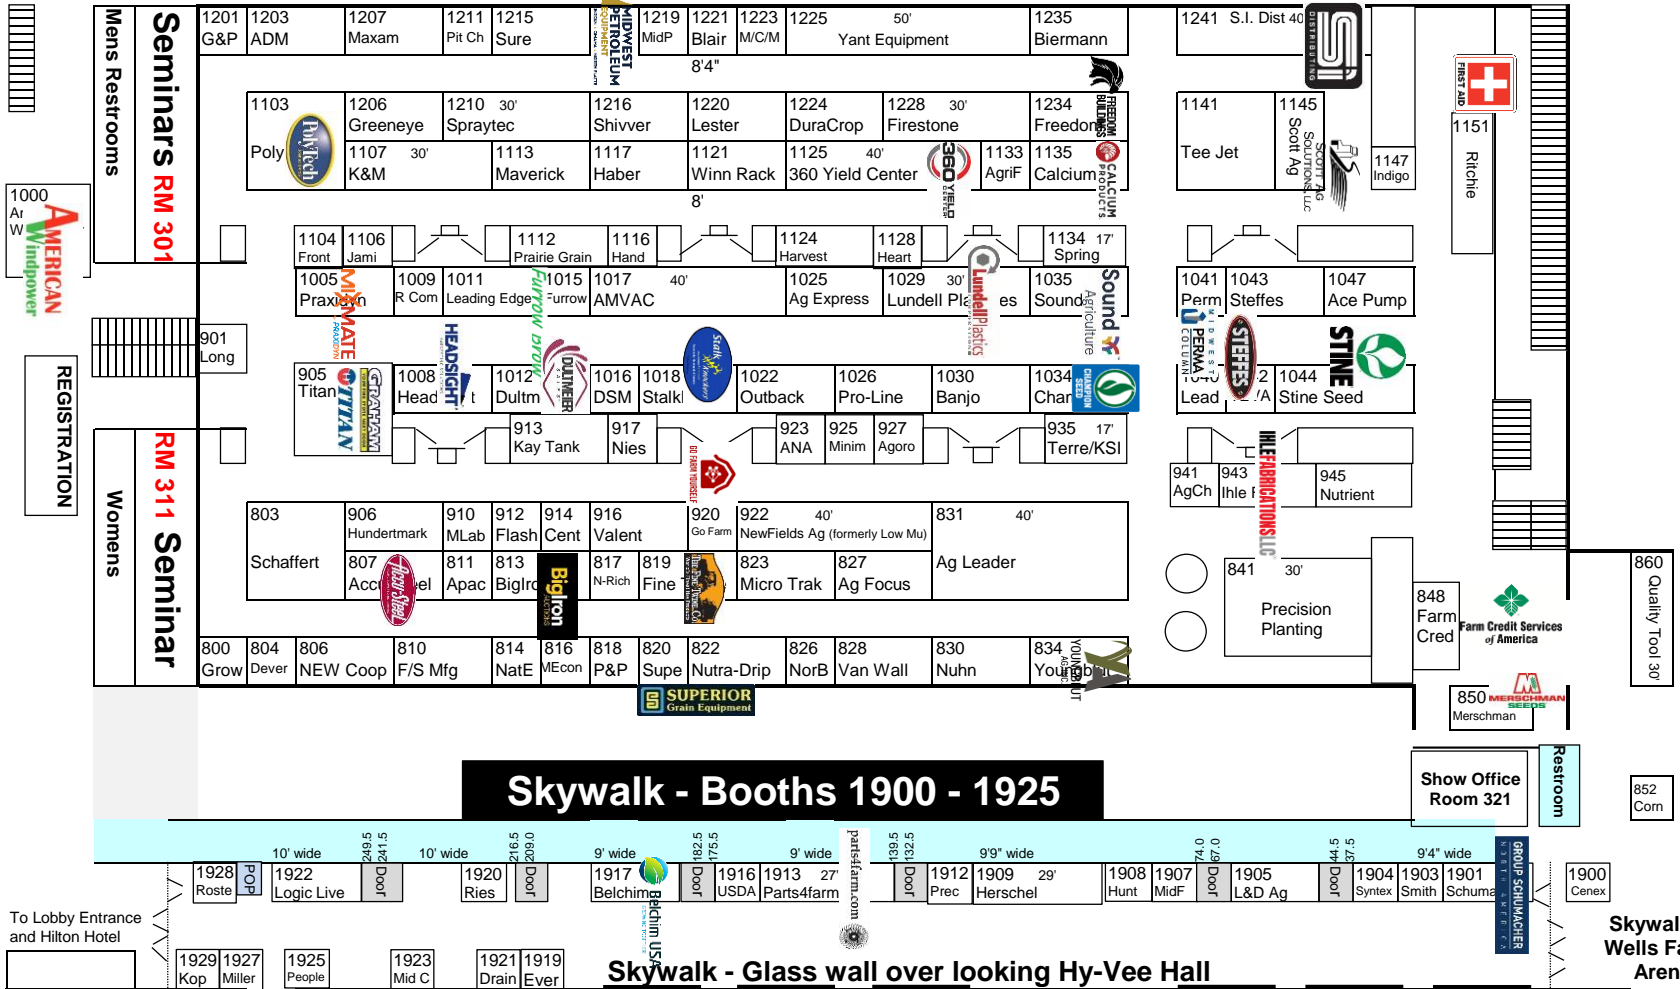

2024

Convention Center - Main Level Booths 800-1244

1000
Ar
W
AMERICAN
Windpower

Mens Restrooms
Seminars RM 301

Womens
RM 311 Seminar

901 Long

Skywalk - Booths 1900 - 1925