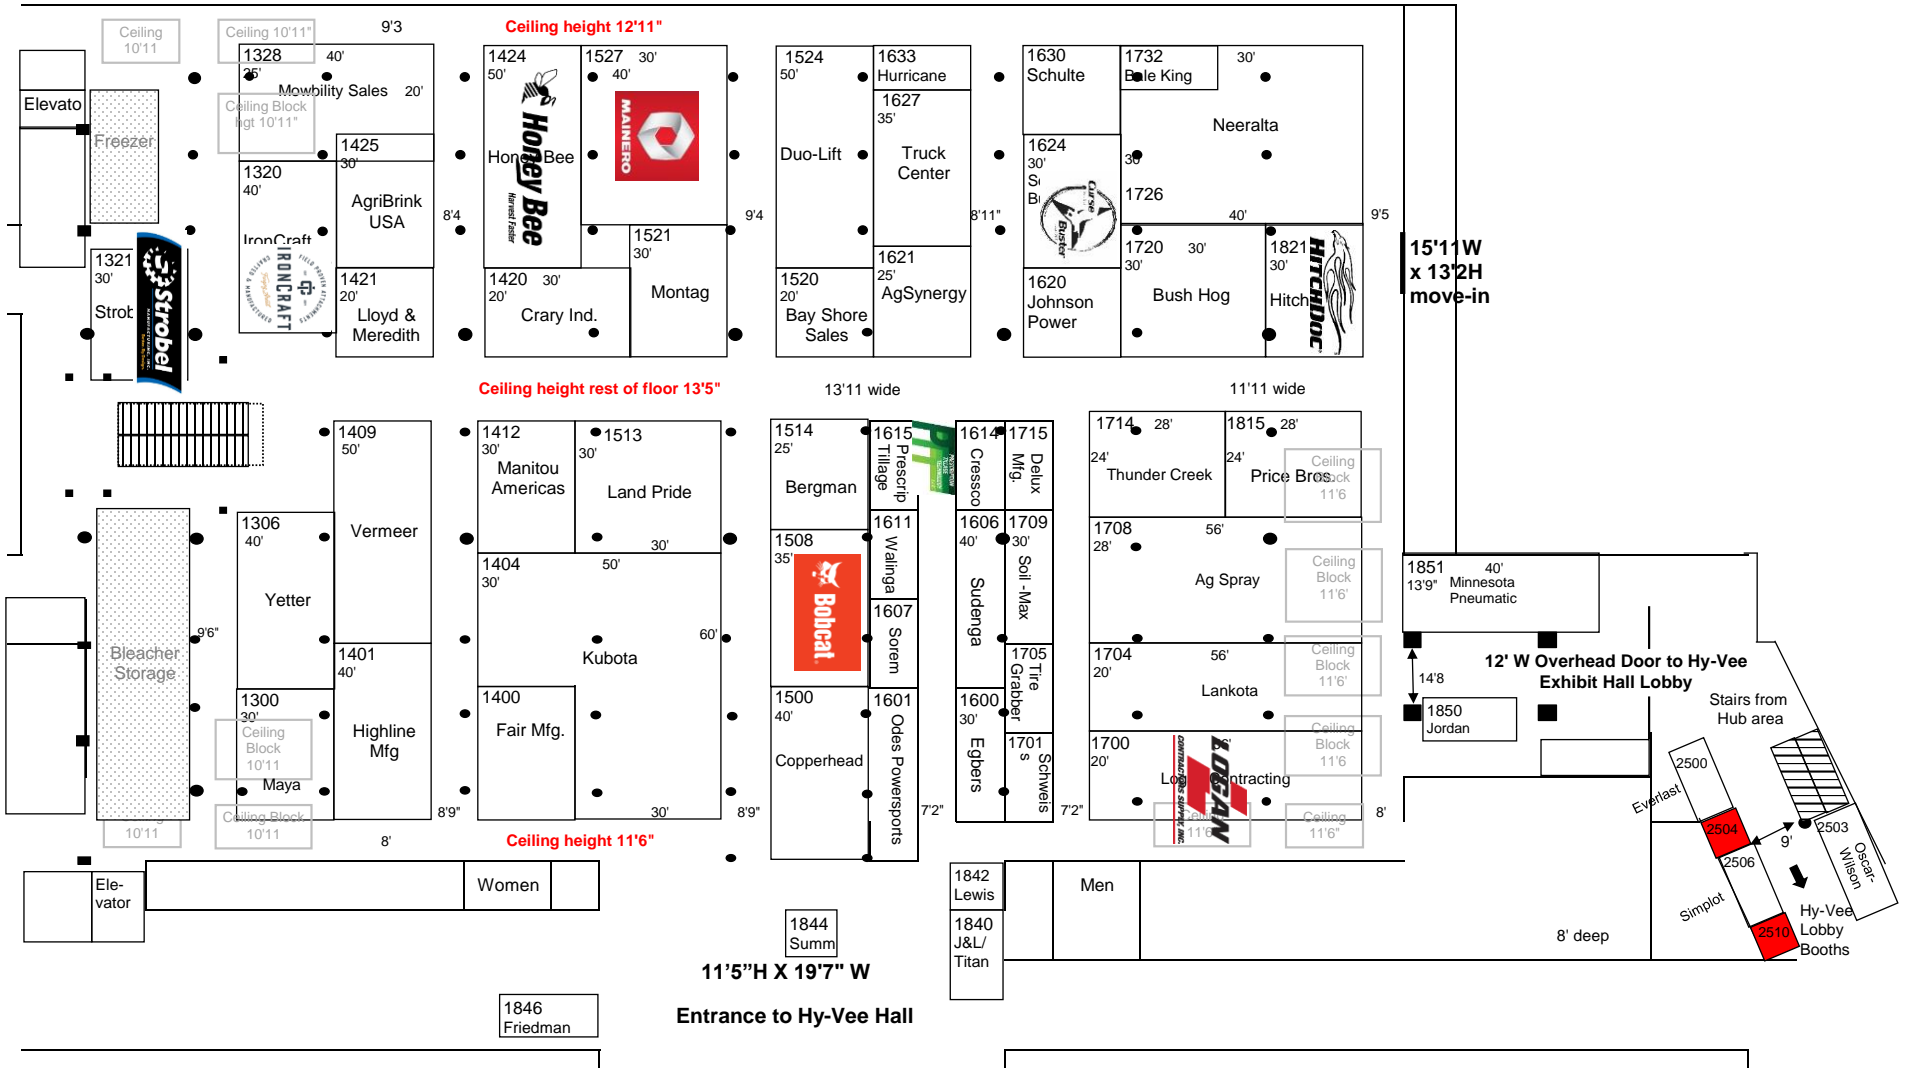

2024

Convention Center - Ballroom Level Booths 100 - 753

Restrooms

Meeting Room 401

Convention Center - Lower Level Booths 1300 - 1902

2024

Convention Center - Main Level Booths 800-1244

1000
Ar
W
AMERICAN
Windpower

Mens Restrooms
Seminars RM 301

Womens
RM 311 Seminar

1201 G&P

1203 ADM

1207 Maxam

1211 Pit Ch

1215 Sure

1219 MidP

1134 17' Spring

1005 Praxion

1009 R Com

1011 Leading Edge

1015 furrow

1017 40' AMVAC

1025 Ag Express

1029 30' Lundell Pl