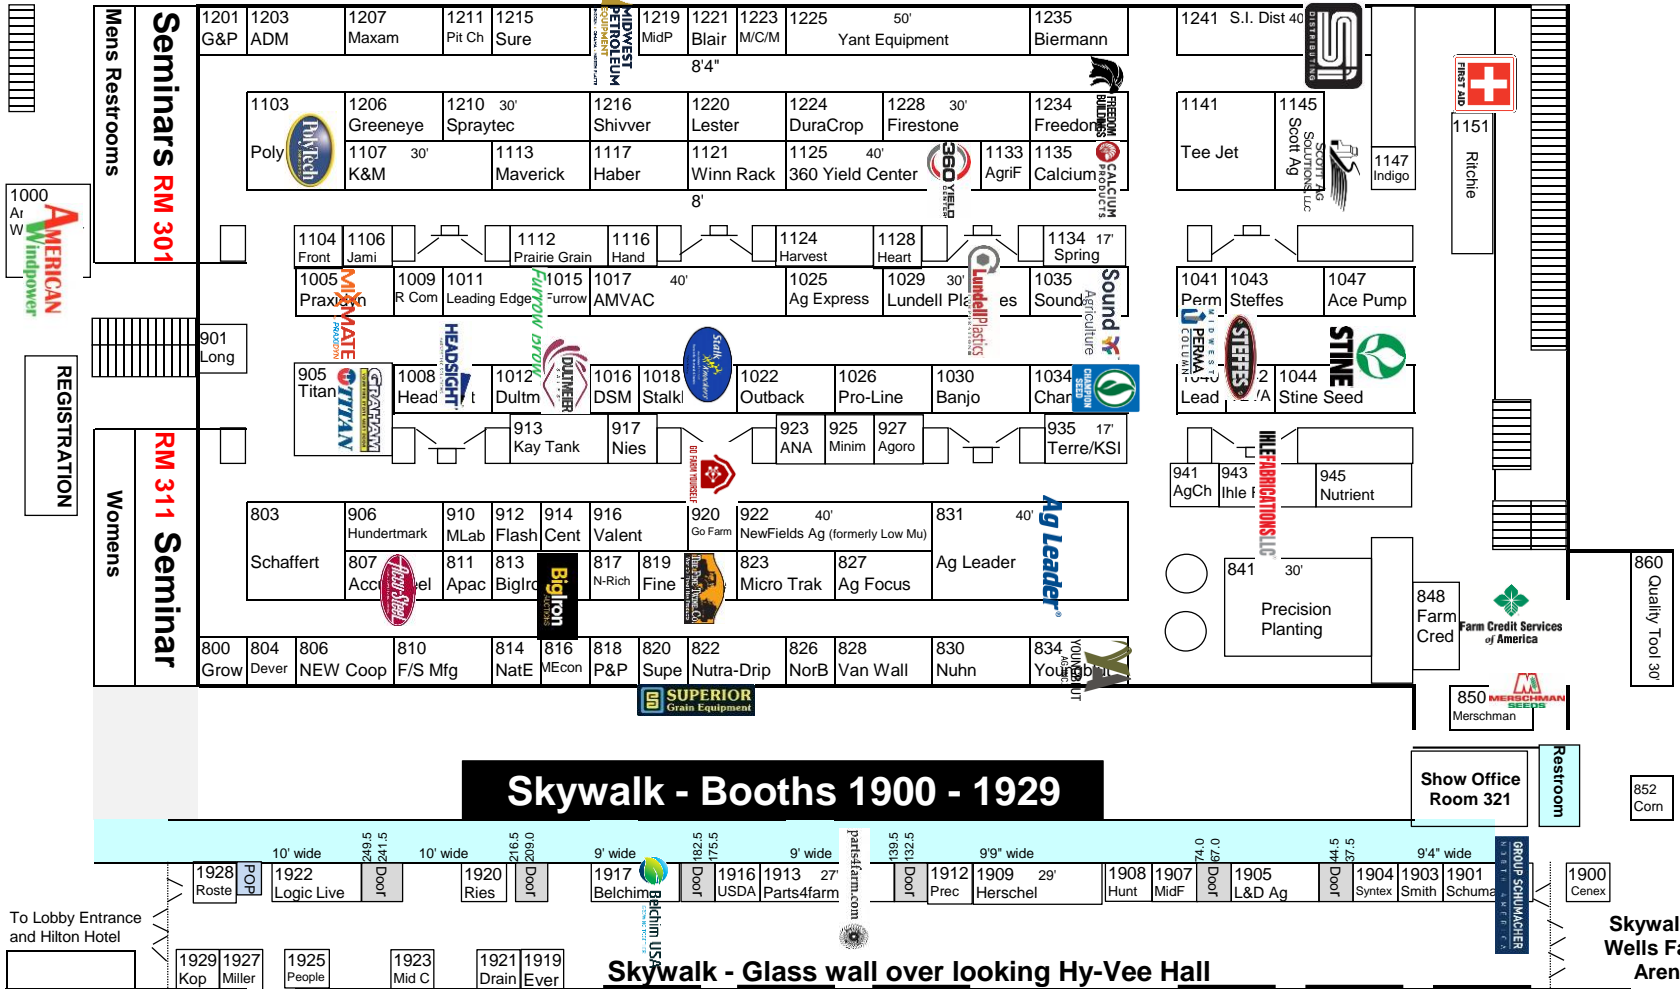

2024

Convention Center - Ballroom Level Booths 100 - 753

Restrooms

Meeting Room 401

2024

Convention Center - Main Level Booths 800-1244

Convention Center - Lower Level Booths 1300 - 1851

2024

Hy-Vee Hall Booths 2000-2571

To Lower Level
Convention Center

1850
Jordan

To Lower Level
Convention Center

1846
Friedman

Move-in Doors 23'W x 20'H

Wells Fargo Arena Booths 3000 - 4190

2024

Northwest
Shuttle Pick-Up