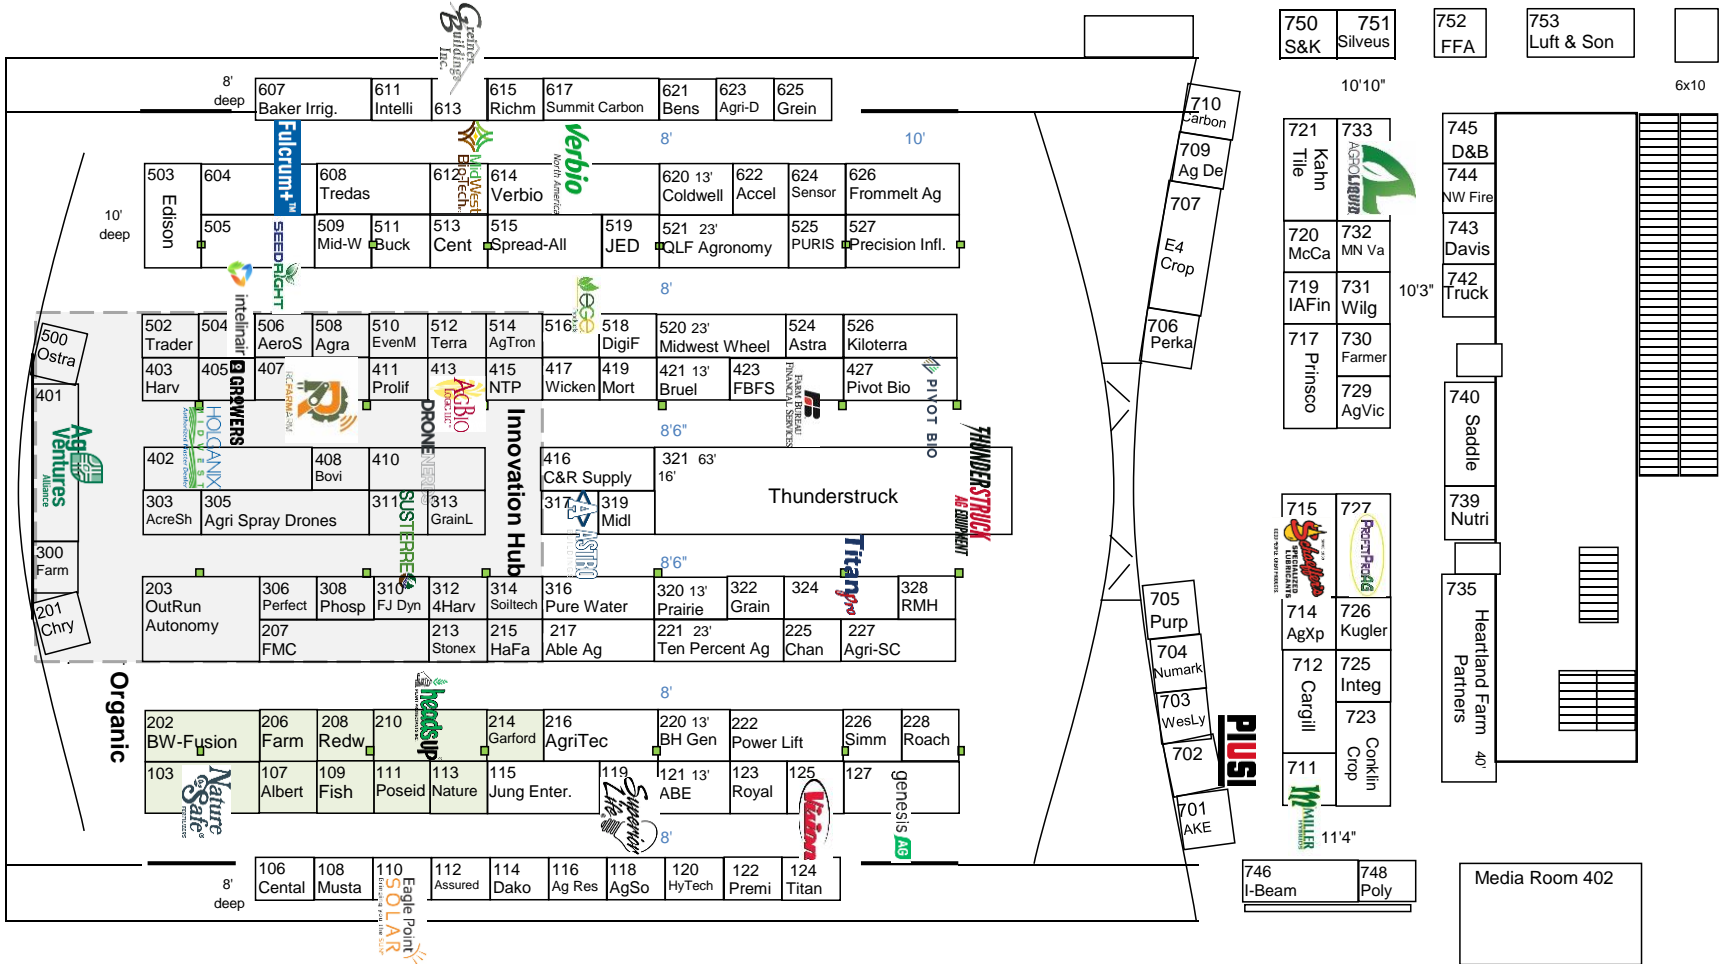

2024

Convention Center - Ballroom Level Booths 100 - 753

Restrooms

Meeting Room 401

2024

Convention Center - Main Level Booths 800-1244

Convention Center - Lower Level Booths 1300 - 1851

2024

Hy-Vee Hall Booths 2000-2571

To Lower Level
Convention Center

1850
Jordan

To Lower Level
Convention Center

1846
Friedman

Move-in Doors 23'W x 20'H

Wells Fargo Arena Booths 3000 - 4190

2024

Northwest
Shuttle Pick-Up