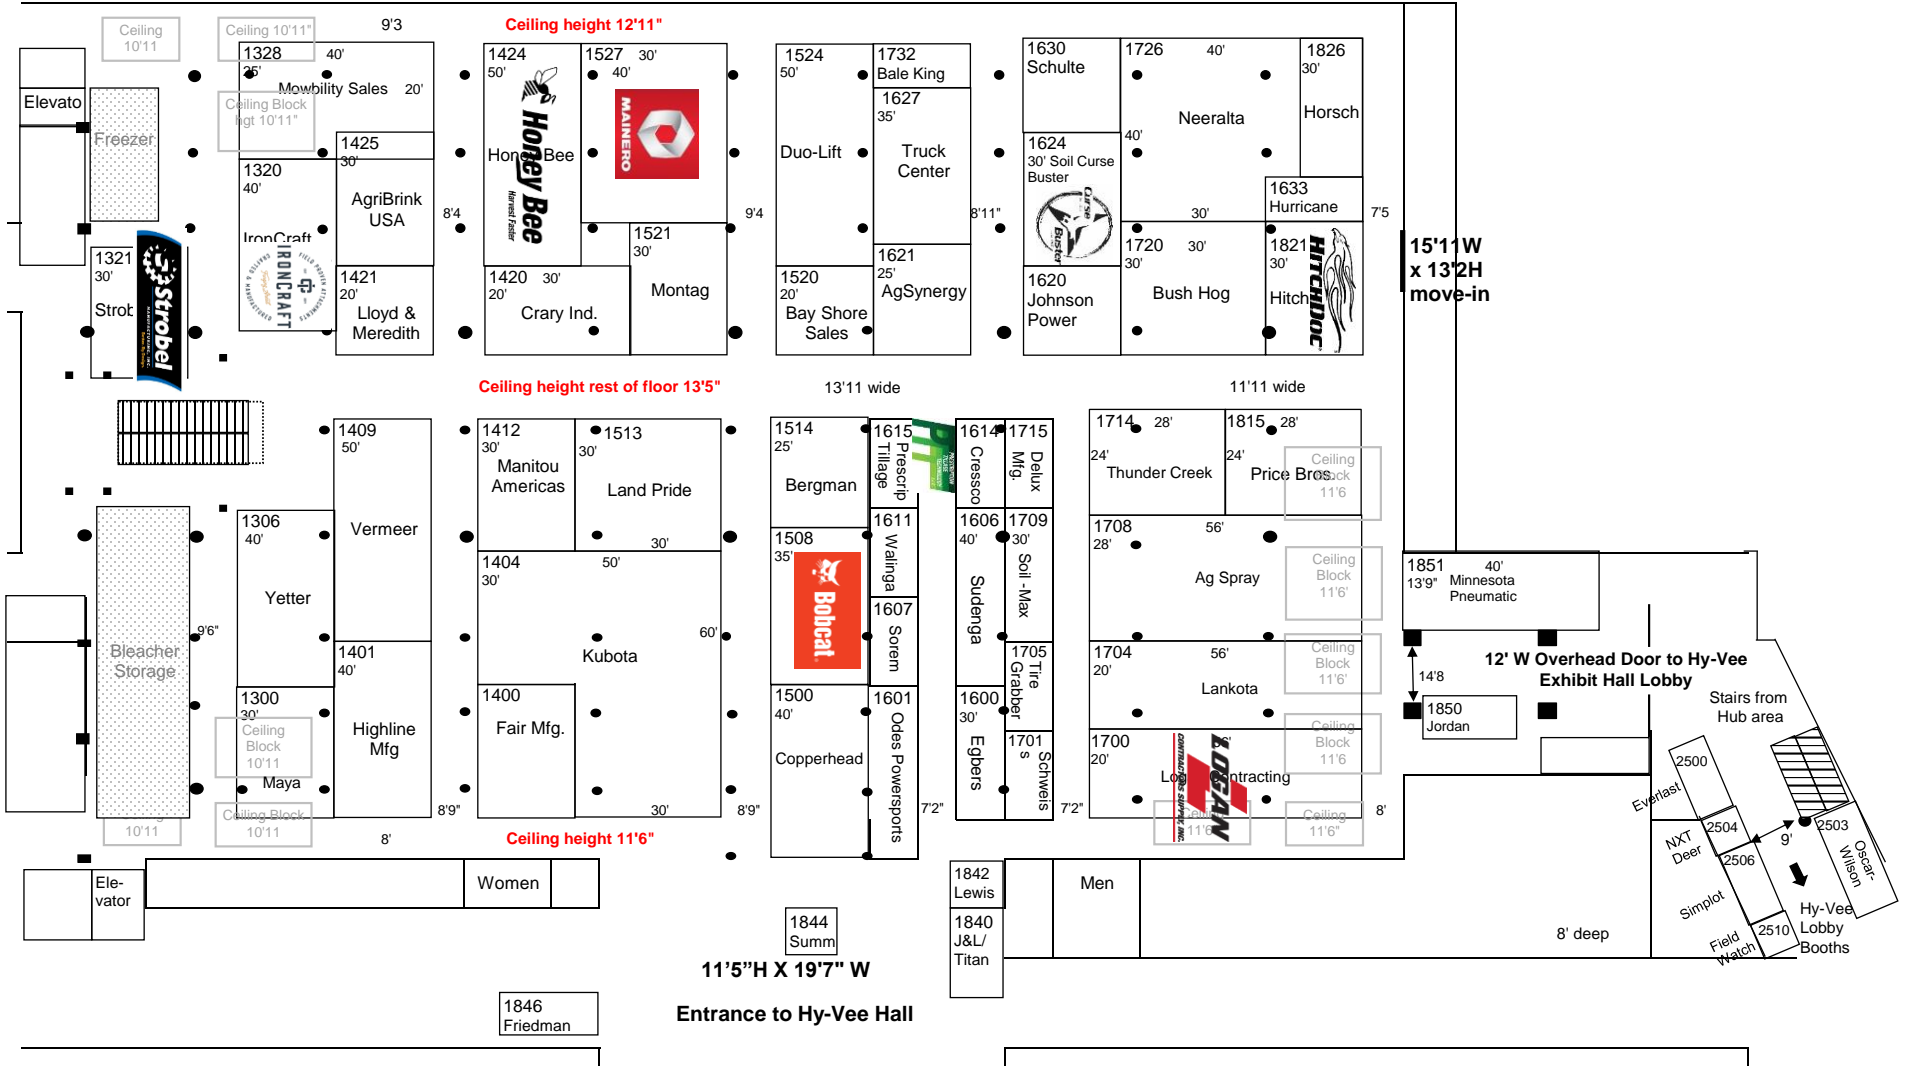

2024

Convention Center - Ballroom Level Booths 100 - 753

Restrooms

Meeting Room 401

2024

Convention Center - Main Level Booths 800-1244

Convention Center - Lower Level Booths 1300 - 1851

2024

Hy-Vee Hall Booths 2000-2571

To Lower Level
Convention Center

1850
Jordan

To Lower Level
Convention Center

1846
Friedman

Move-in Doors 23'W x 20'H

Wells Fargo Arena Booths 3000 - 4190

2024

Northwest
Shuttle Pick-Up