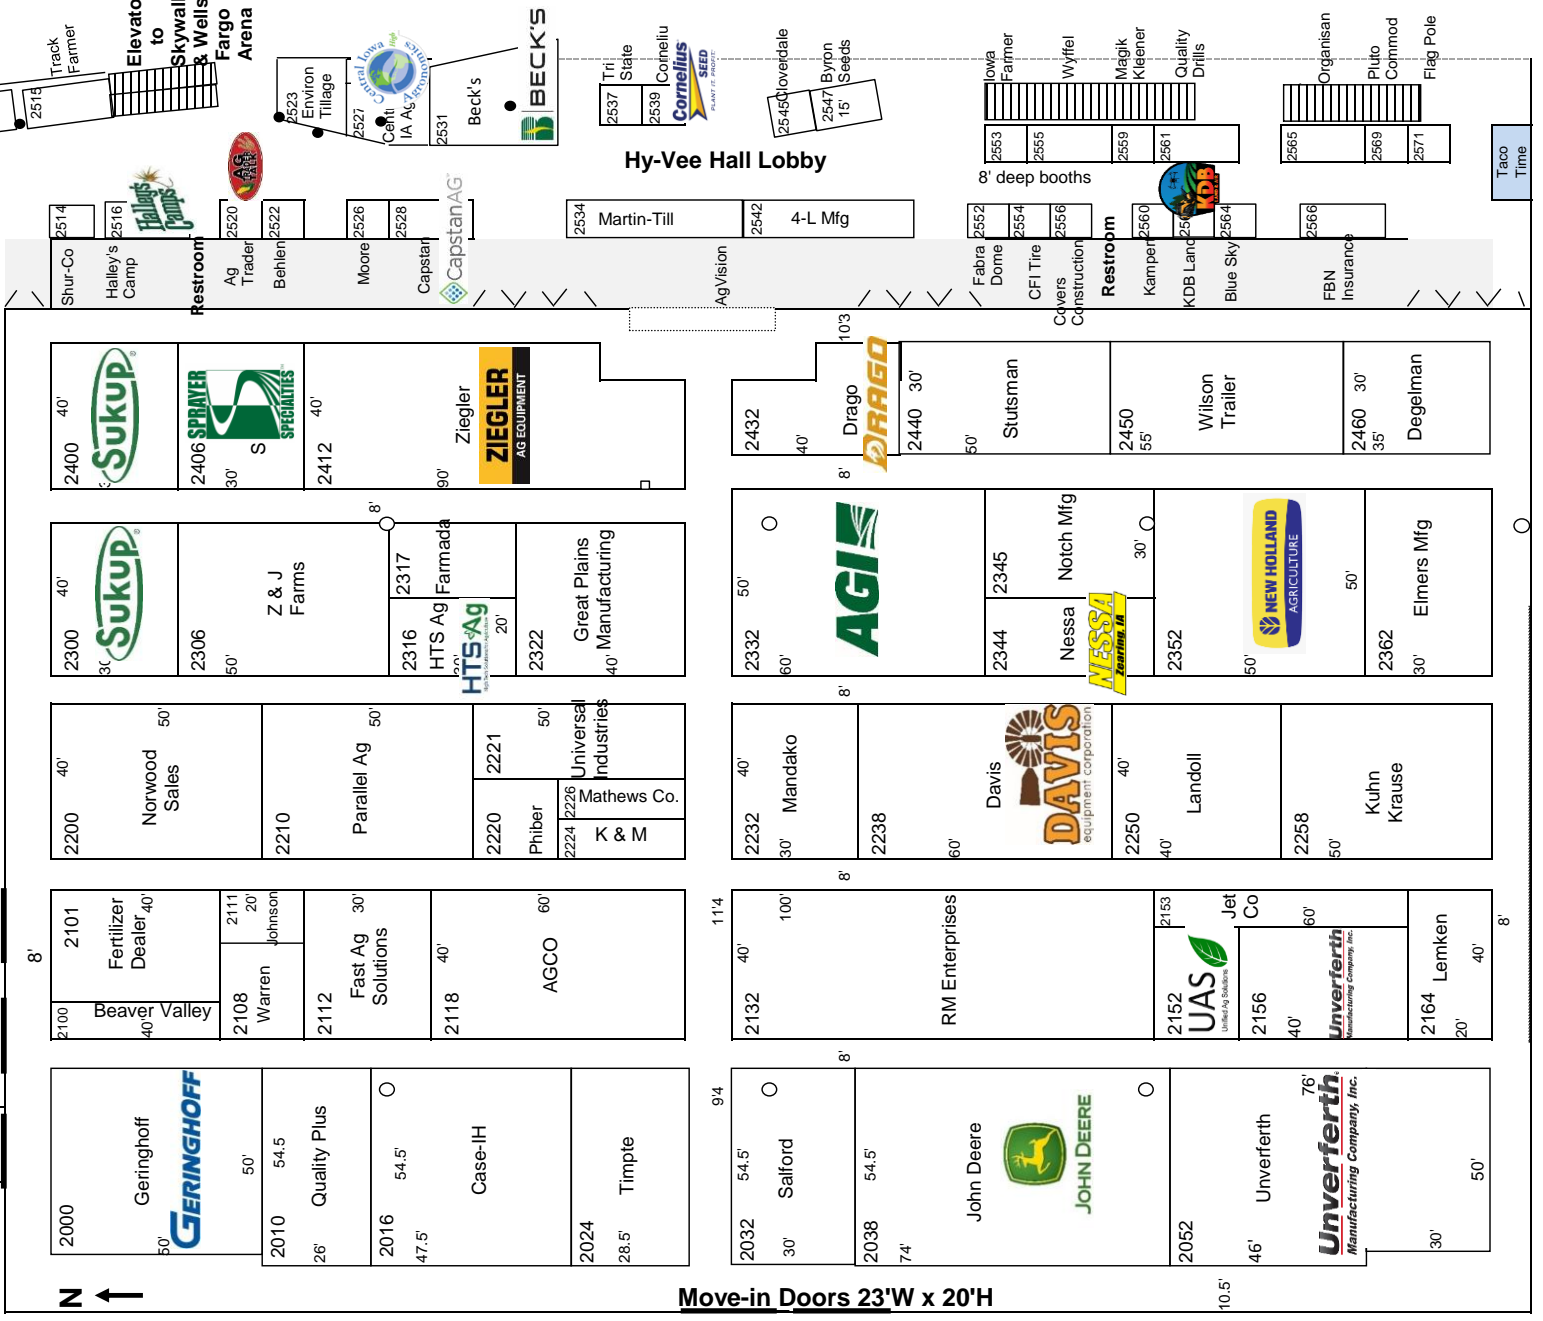

2024

Convention Center - Ballroom Level Booths 100 - 753

Restrooms

Meeting Room 401

2024

Convention Center - Main Level Booths 800-1244

Convention Center - Lower Level Booths 1300 - 1851

2024

Hy-Vee Hall Booths 2000-2571

To Lower Level
Convention Center

1850
Jordan

To Lower Level
Convention Center

1846
Friedman

Move-in Doors 23'W x 20'H

Wells Fargo Arena Booths 3000 - 4190

2024

Northwest
Shuttle Pick-Up