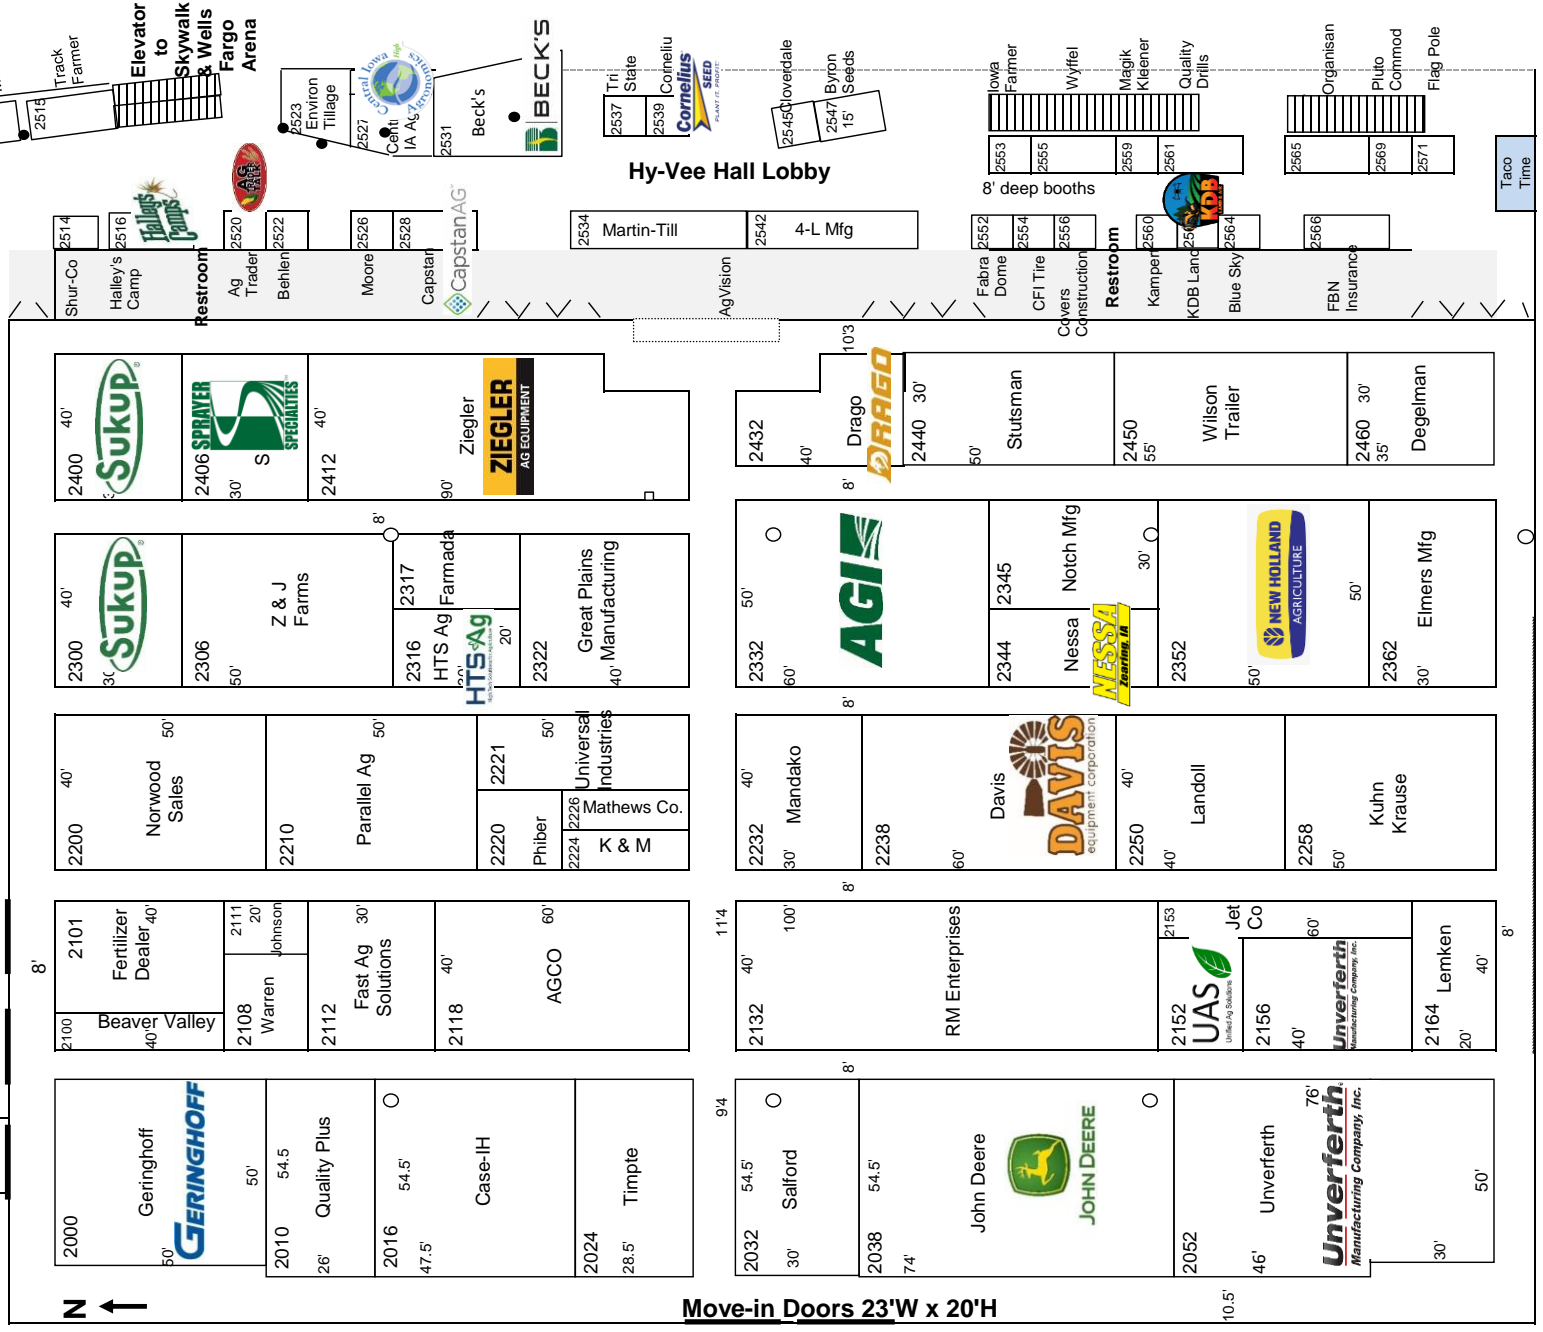

2024

Convention Center - Ballroom Level Booths 100 - 753

Restrooms

Meeting Room 401

2024

Convention Center - Main Level Booths 800-1244

2024

Hy-Vee Hall Booths 2000-2571

To Lower Level
Convention

1850
Jordan

To Lower Level
Convention Center

1846
Friedman

Move-in Doors 23'W x 20'H

10.5'

Taco Time

Wells Fargo Arena Booths 3000 - 4190

Northwest
Shuttle Pick-Up

2024