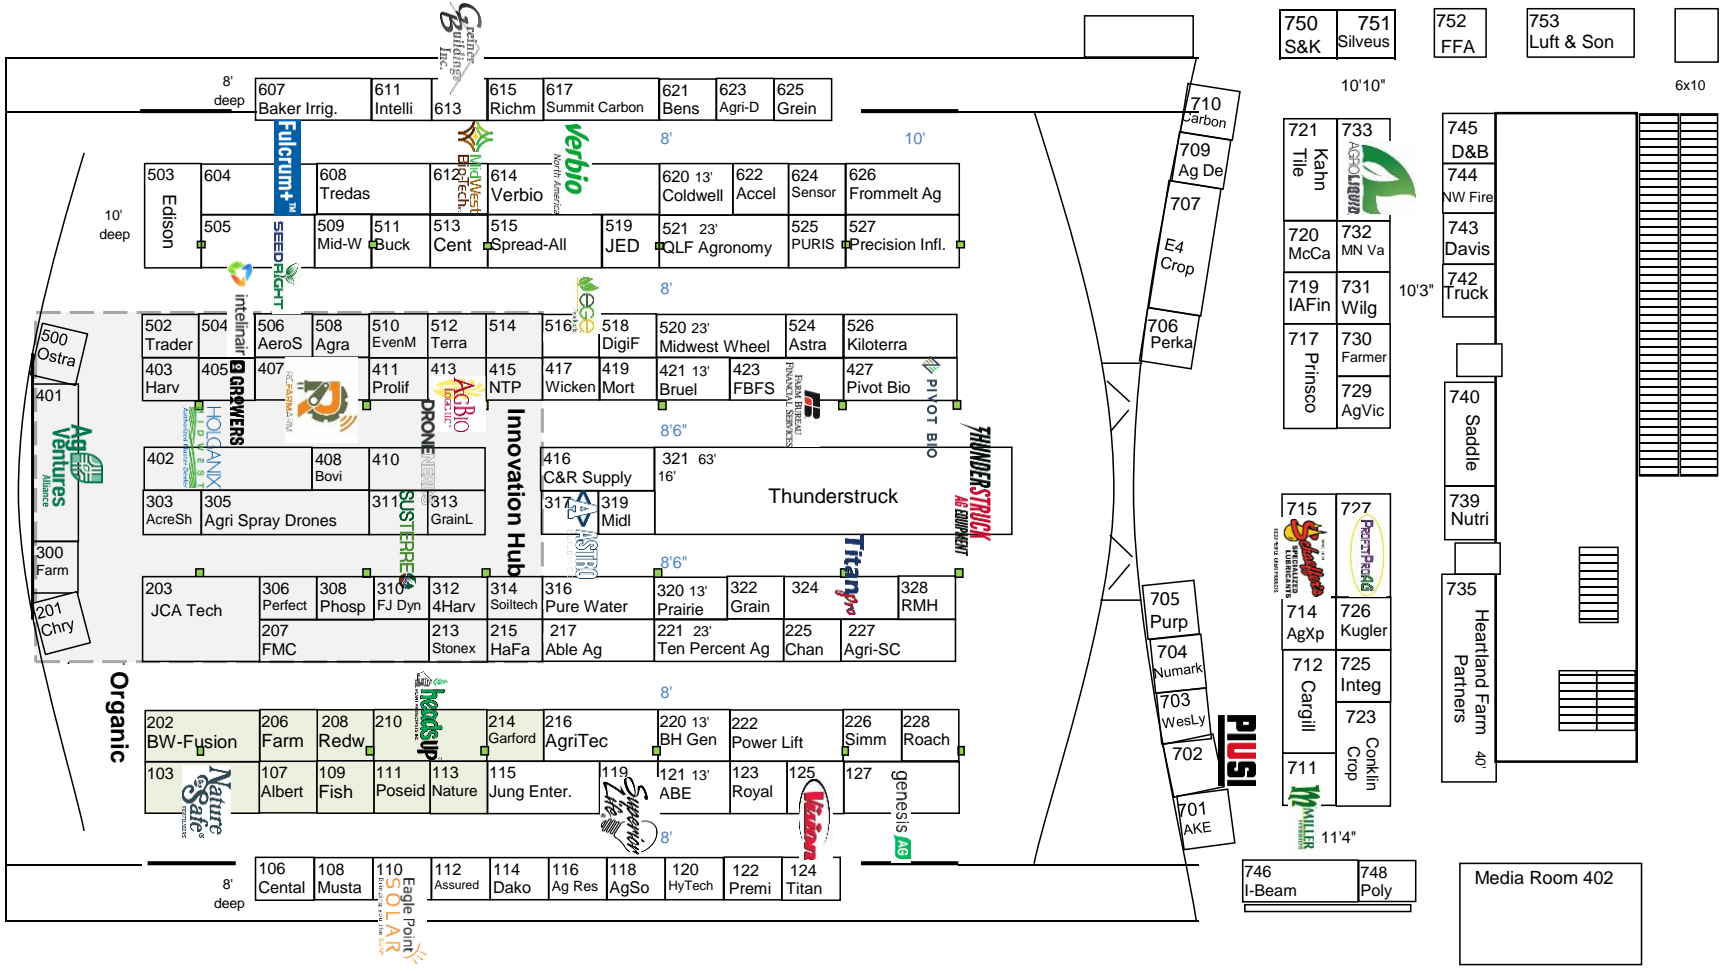

2024

Convention Center - Ballroom Level Booths 100 - 753

Restrooms

Meeting Room 401

2024

Convention Center - Main Level Booths 800-1244

2024

Hy-Vee Hall Booths 2000-2571

To Lower Level
Convention

1850
Jordan

To Lower Level
Convention Center

1846
Friedman

Move-in Doors 23'W x 20'H

10.5'

Taco Time

Wells Fargo Arena Booths 3000 - 4190

Northwest
Shuttle Pick-Up

2024