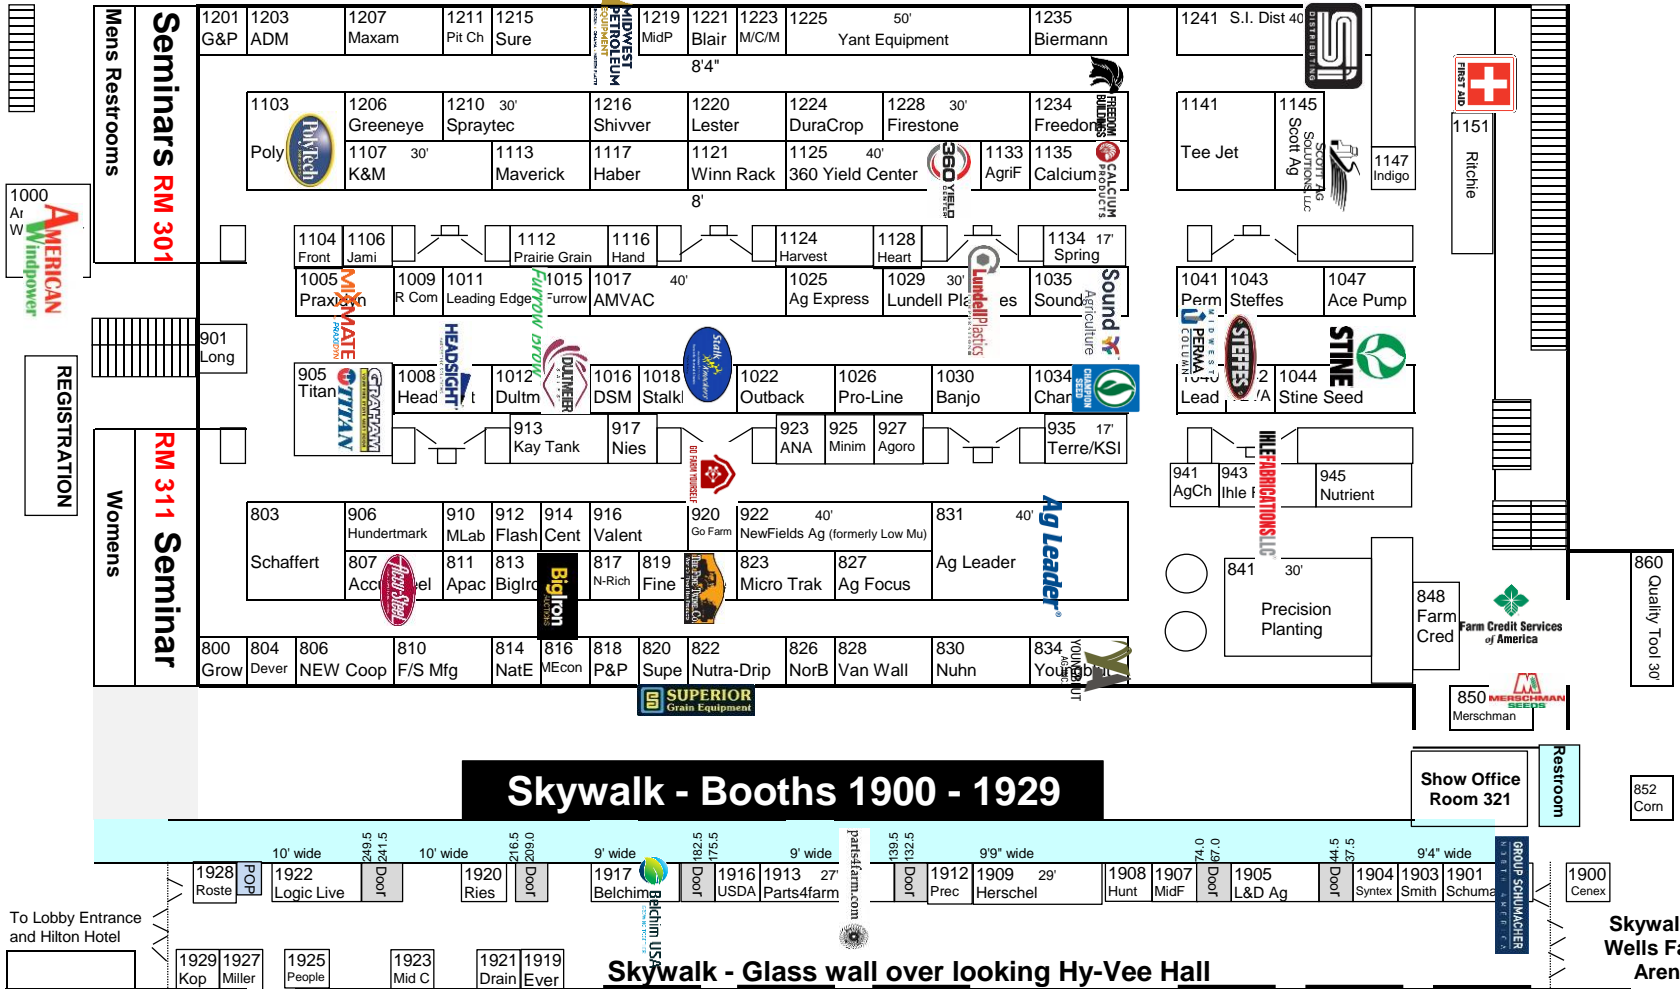

2024

Convention Center - Ballroom Level Booths 100 - 753

Restrooms

Meeting Room 401

2024

Convention Center - Main Level Booths 800-1244

2024

Hy-Vee Hall Booths 2000-2571

To Lower Level
Convention

1850
Jordan

To Lower Level
Convention Center

1846
Friedman

Move-in Doors 23'W x 20'H

10.5'

Taco Time

Wells Fargo Arena Booths 3000 - 4190

Northwest
Shuttle Pick-Up

2024