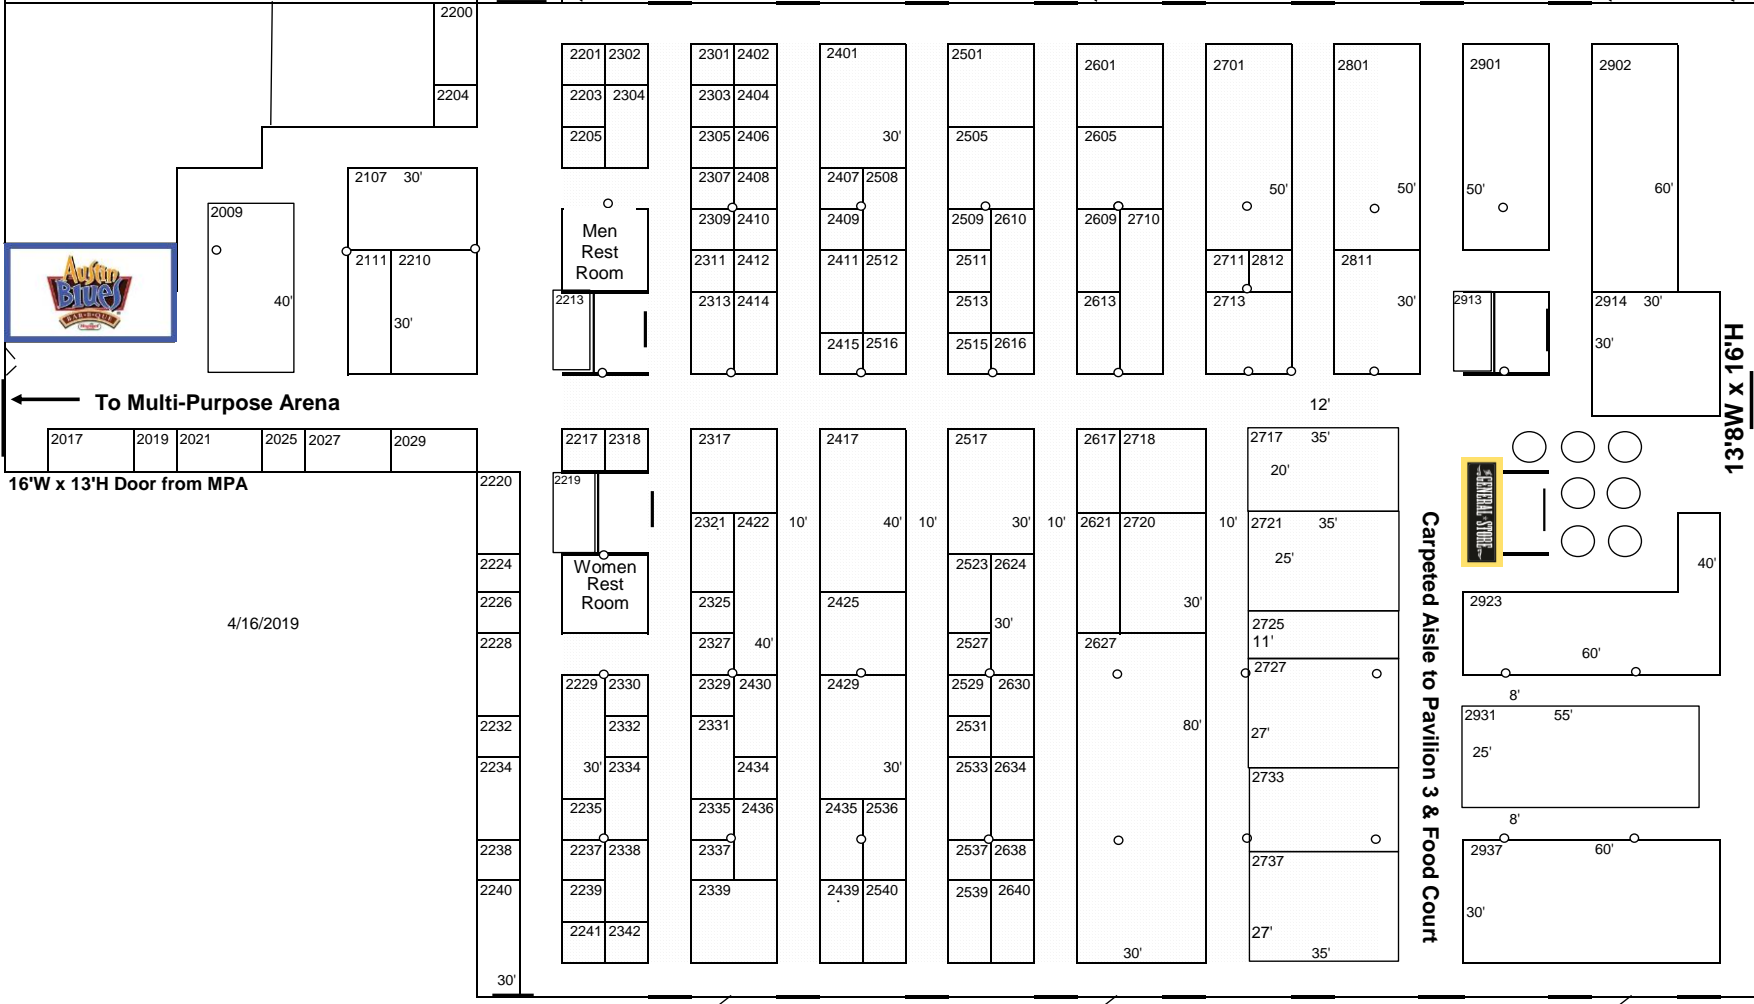

2019

Connector to Pavilion 1

Pavilion 2

10'W x 12'H overhead doors on perimeter

To Multi-Purpose Arena

16'W x 13'H Door from MPA

4/16/2019

13'8"W x 16'H

10'W x 12'H overhead doors on perimeter

Connector to Pavilion 3