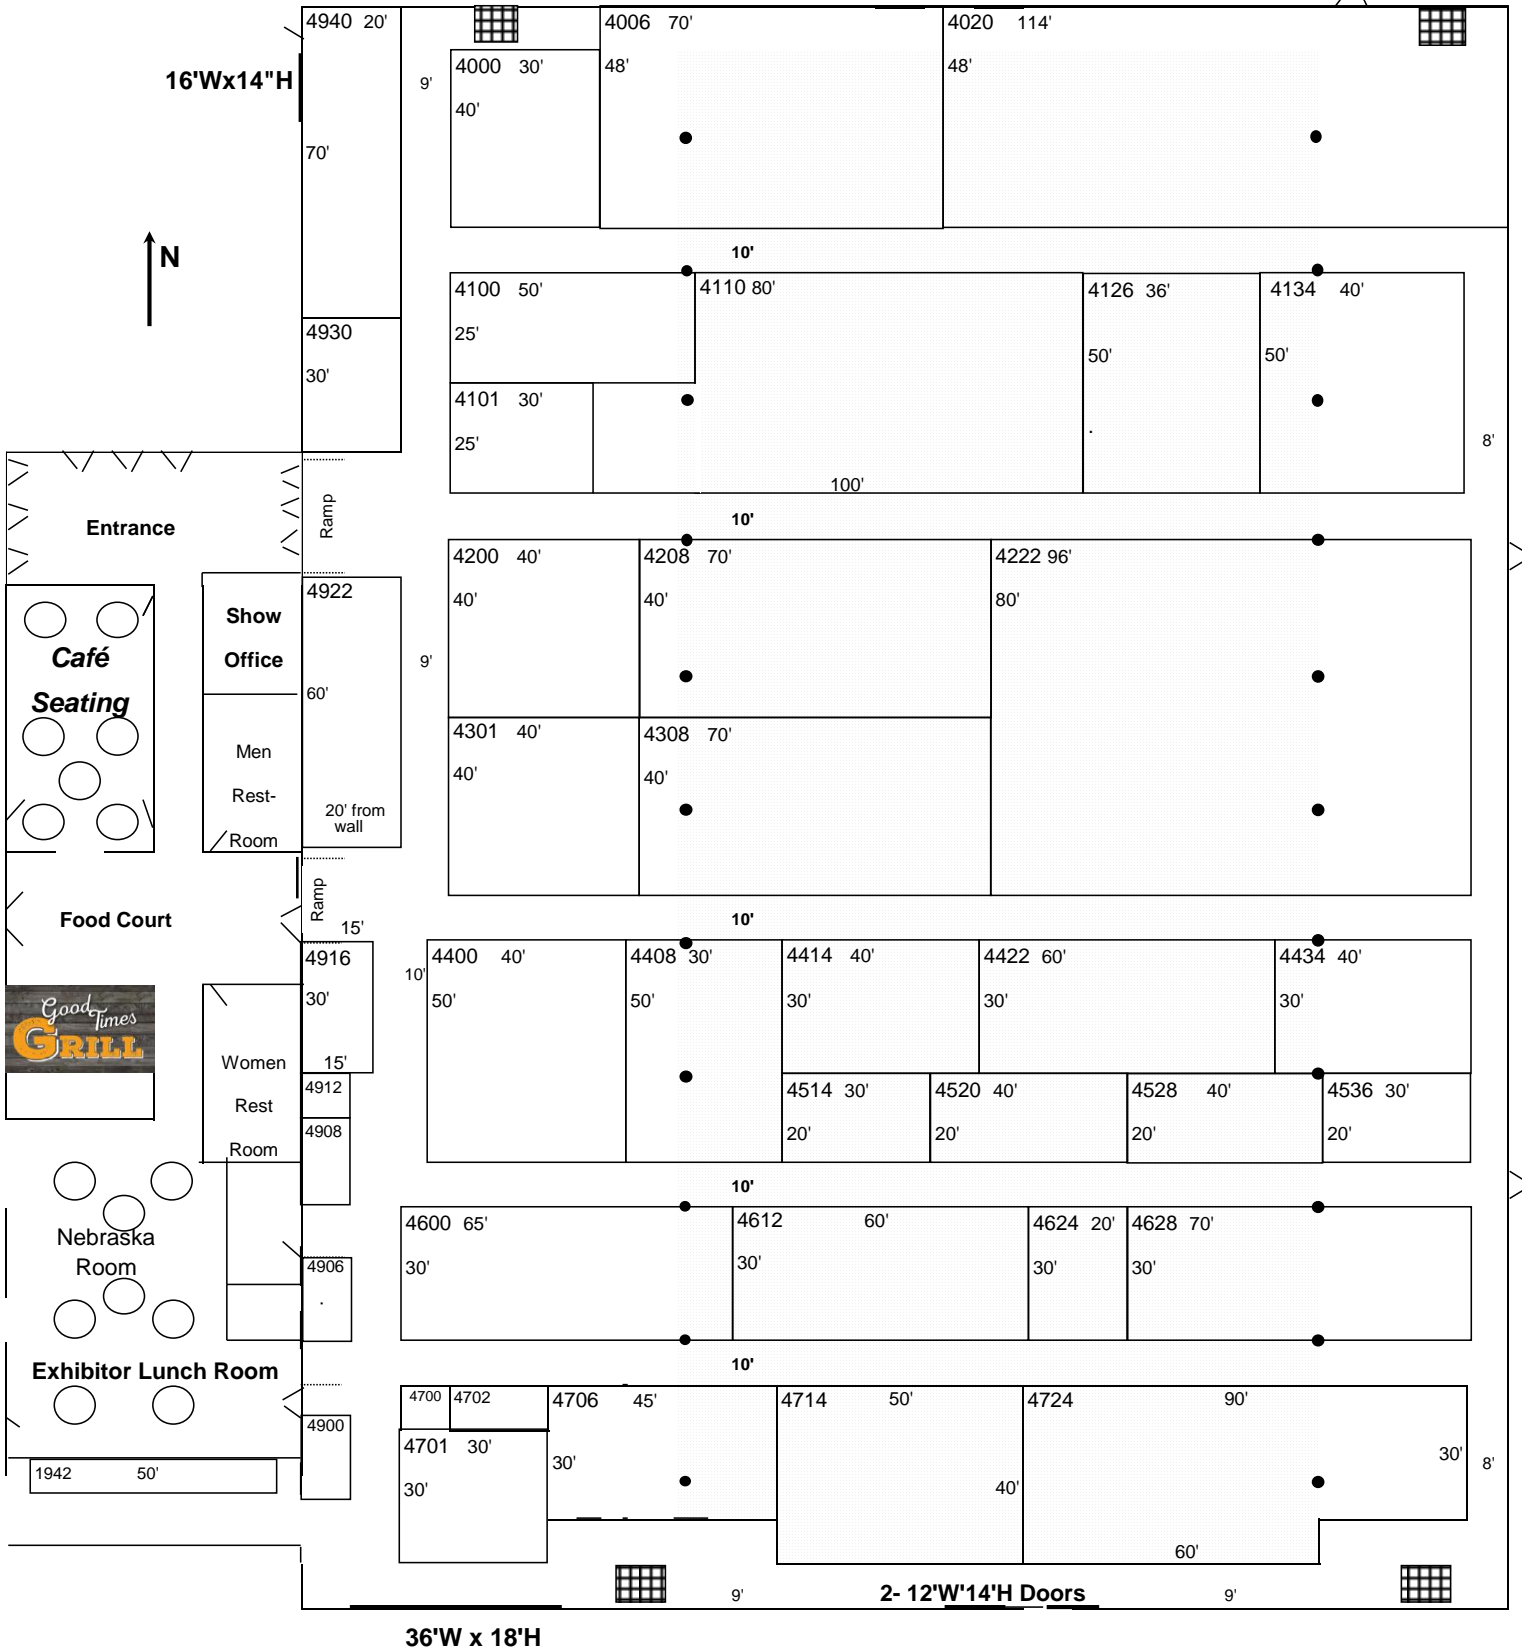

Nebraska Power Farming Show - Pavilion 4

2019

2- 12'W'14'H Doors

4/17/2019