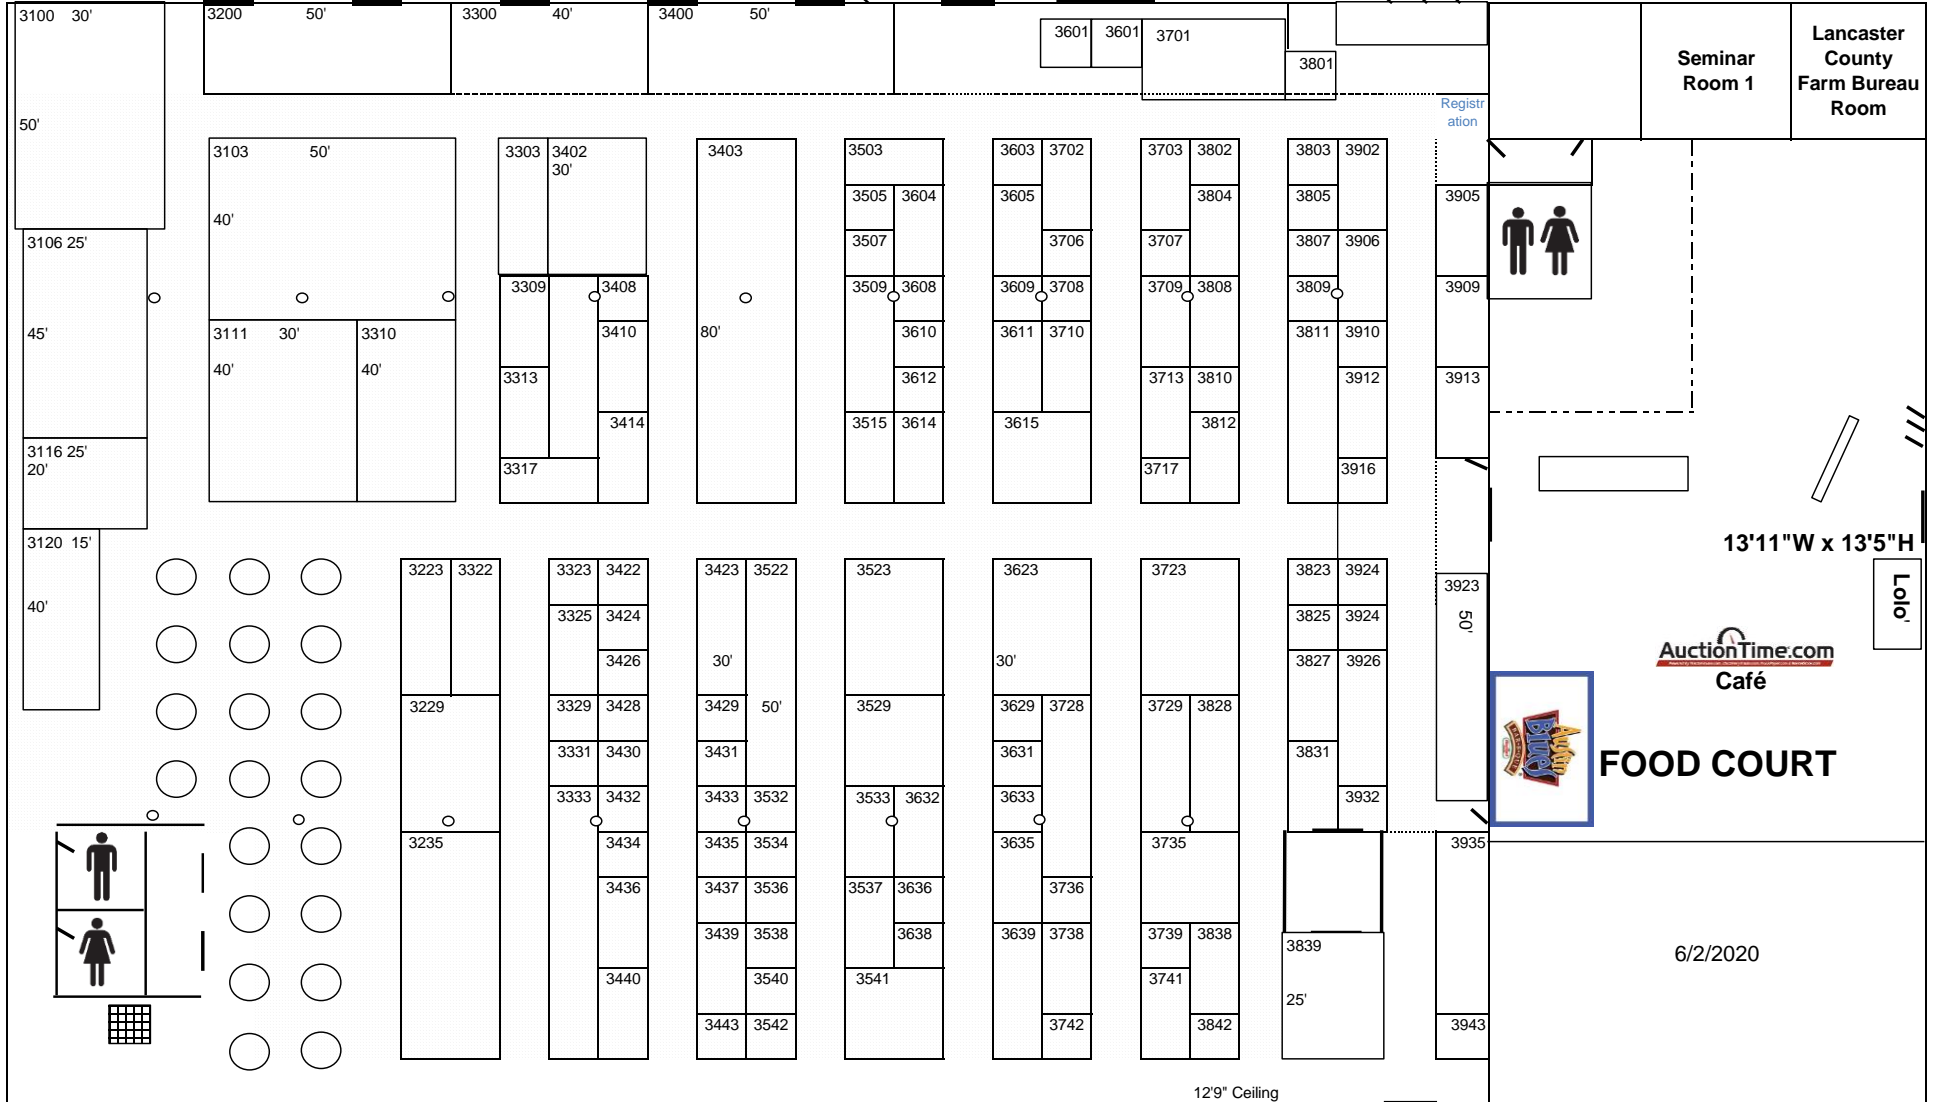

Pavilion 3

2020

Connector to Pavilion 2

10'W x 12'H Doors

19'11"W x 16'H

Seminar Room 1

Lancaster County Farm Bureau Room

Registration

13'11"W x 13'5"H

AuctionTime.com
Café

FOOD COURT

Lolo

6/2/2020

12'9" Ceiling

12'W x 12'H Door