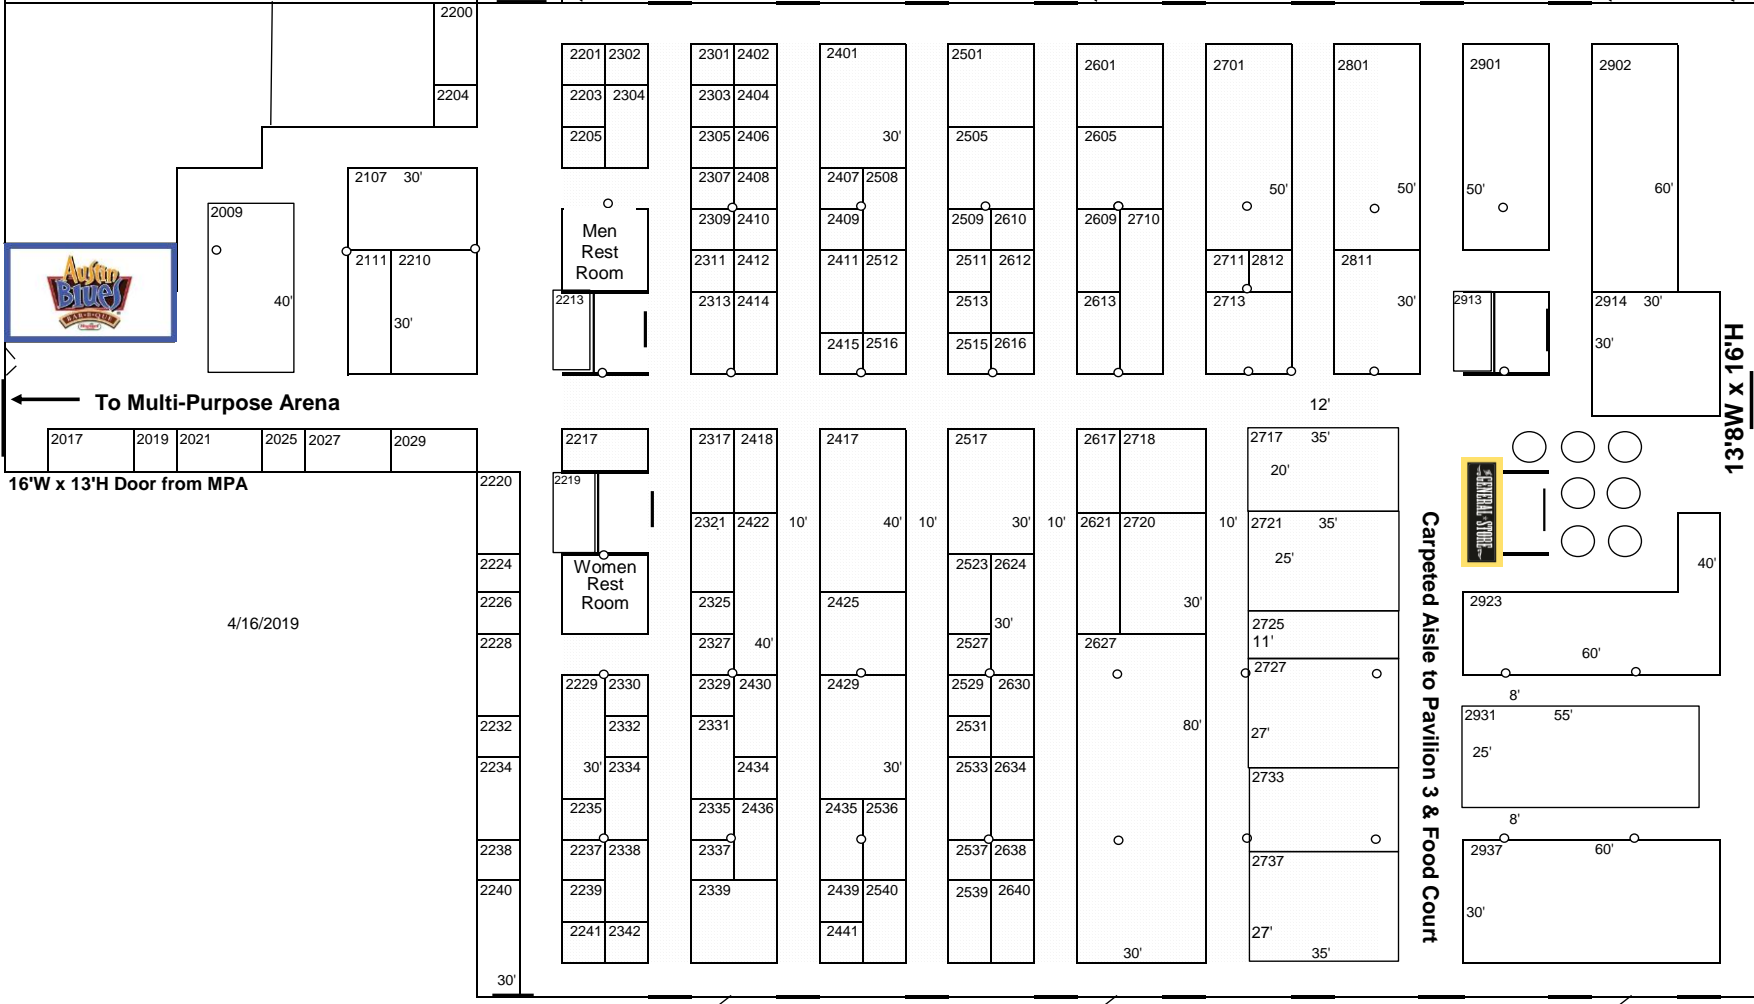

2019

Connector to Pavilion 1

Pavilion 2

10'W x 12'H overhead doors on perimeter

To Multi-Purpose Arena

16'W x 13'H Door from MPA

4/16/2019

10'W x 12'H overhead doors on perimeter

Connector to Pavilion 3

13'8W x 16'H