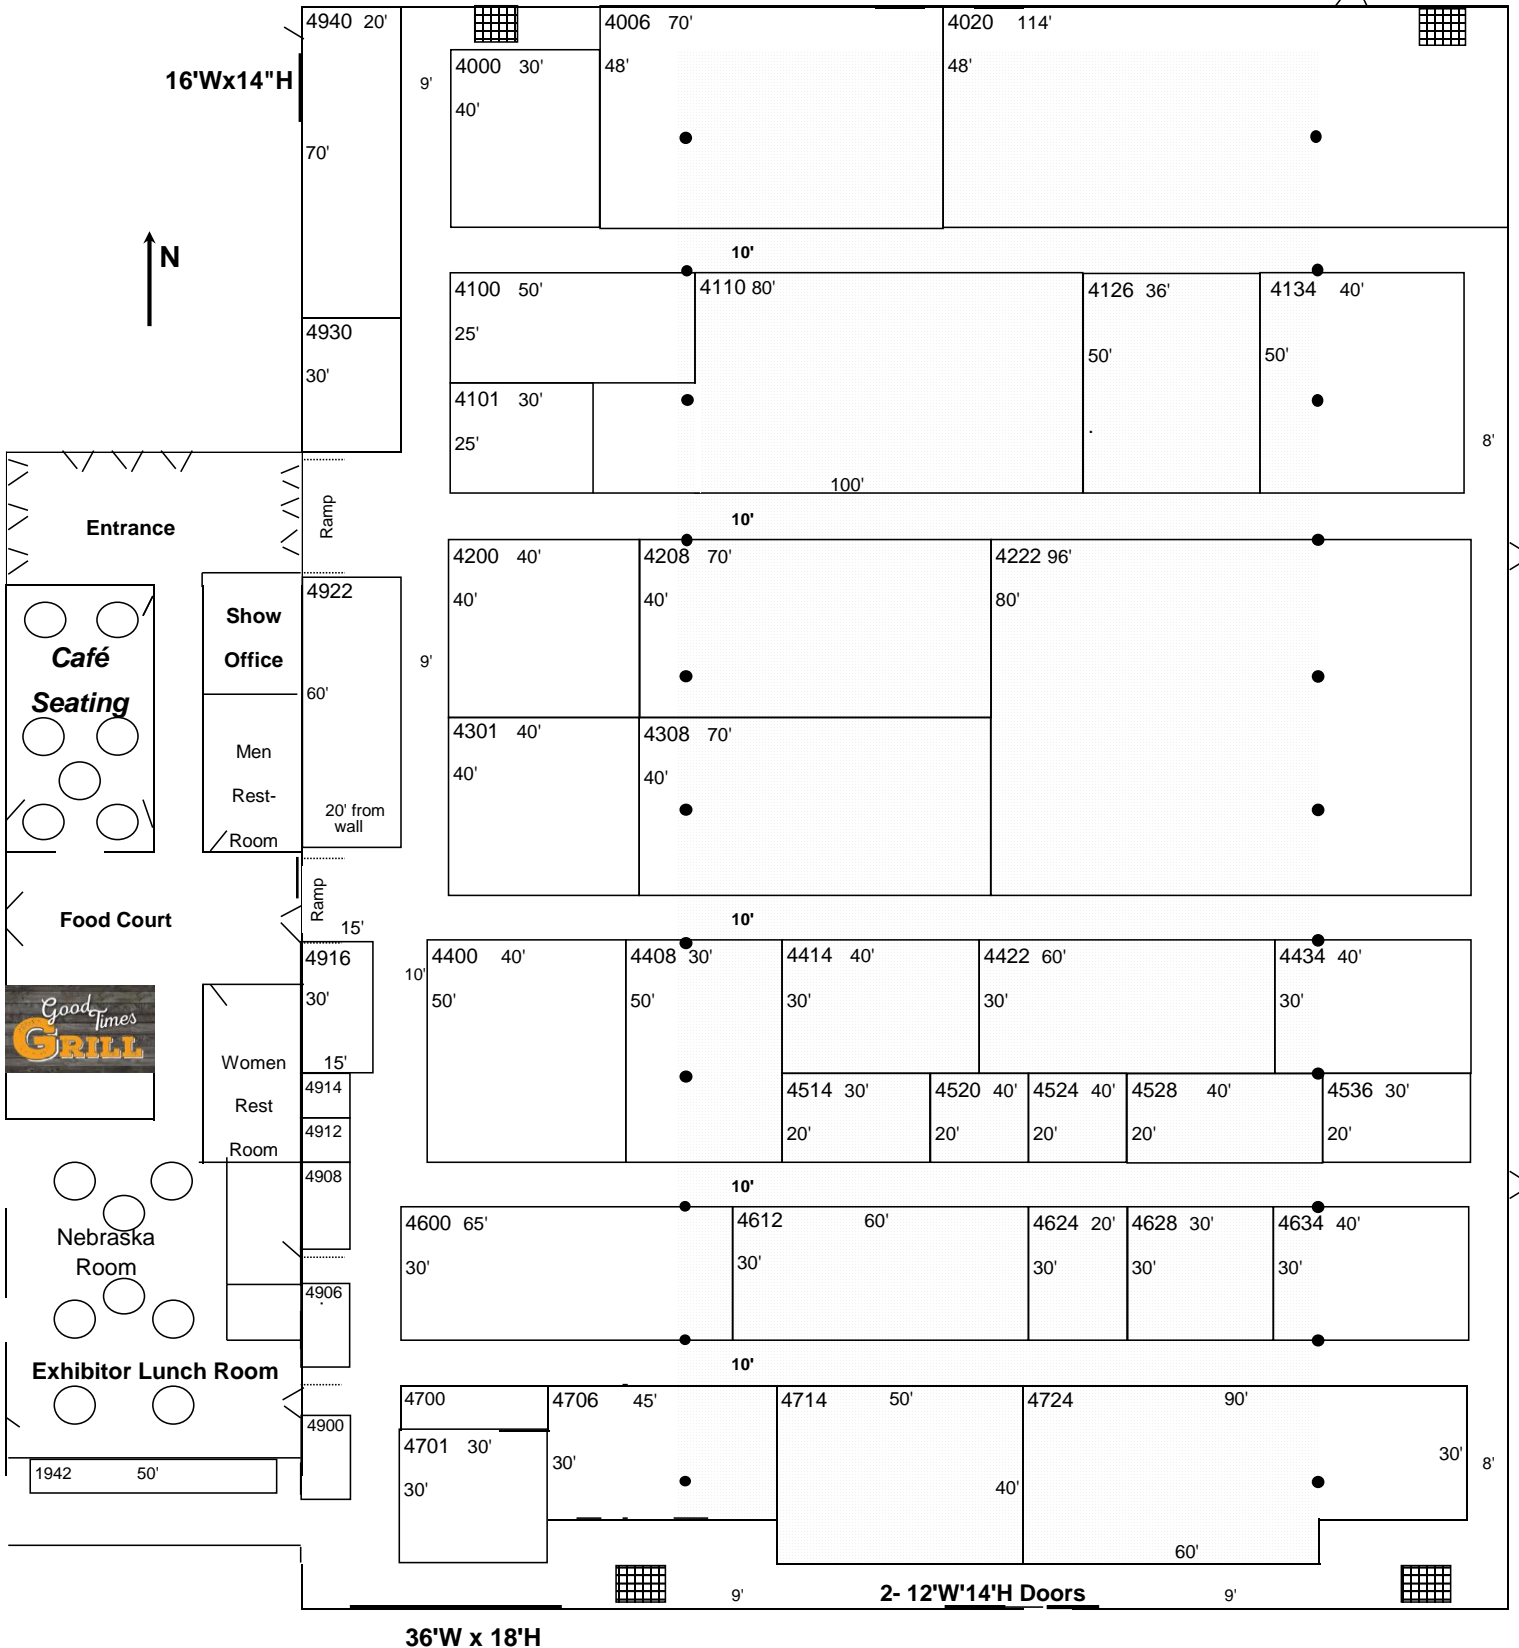

Nebraska Power Farming Show - Pavilion 4

2019

2- 12'W'14'H Doors

4/17/2019