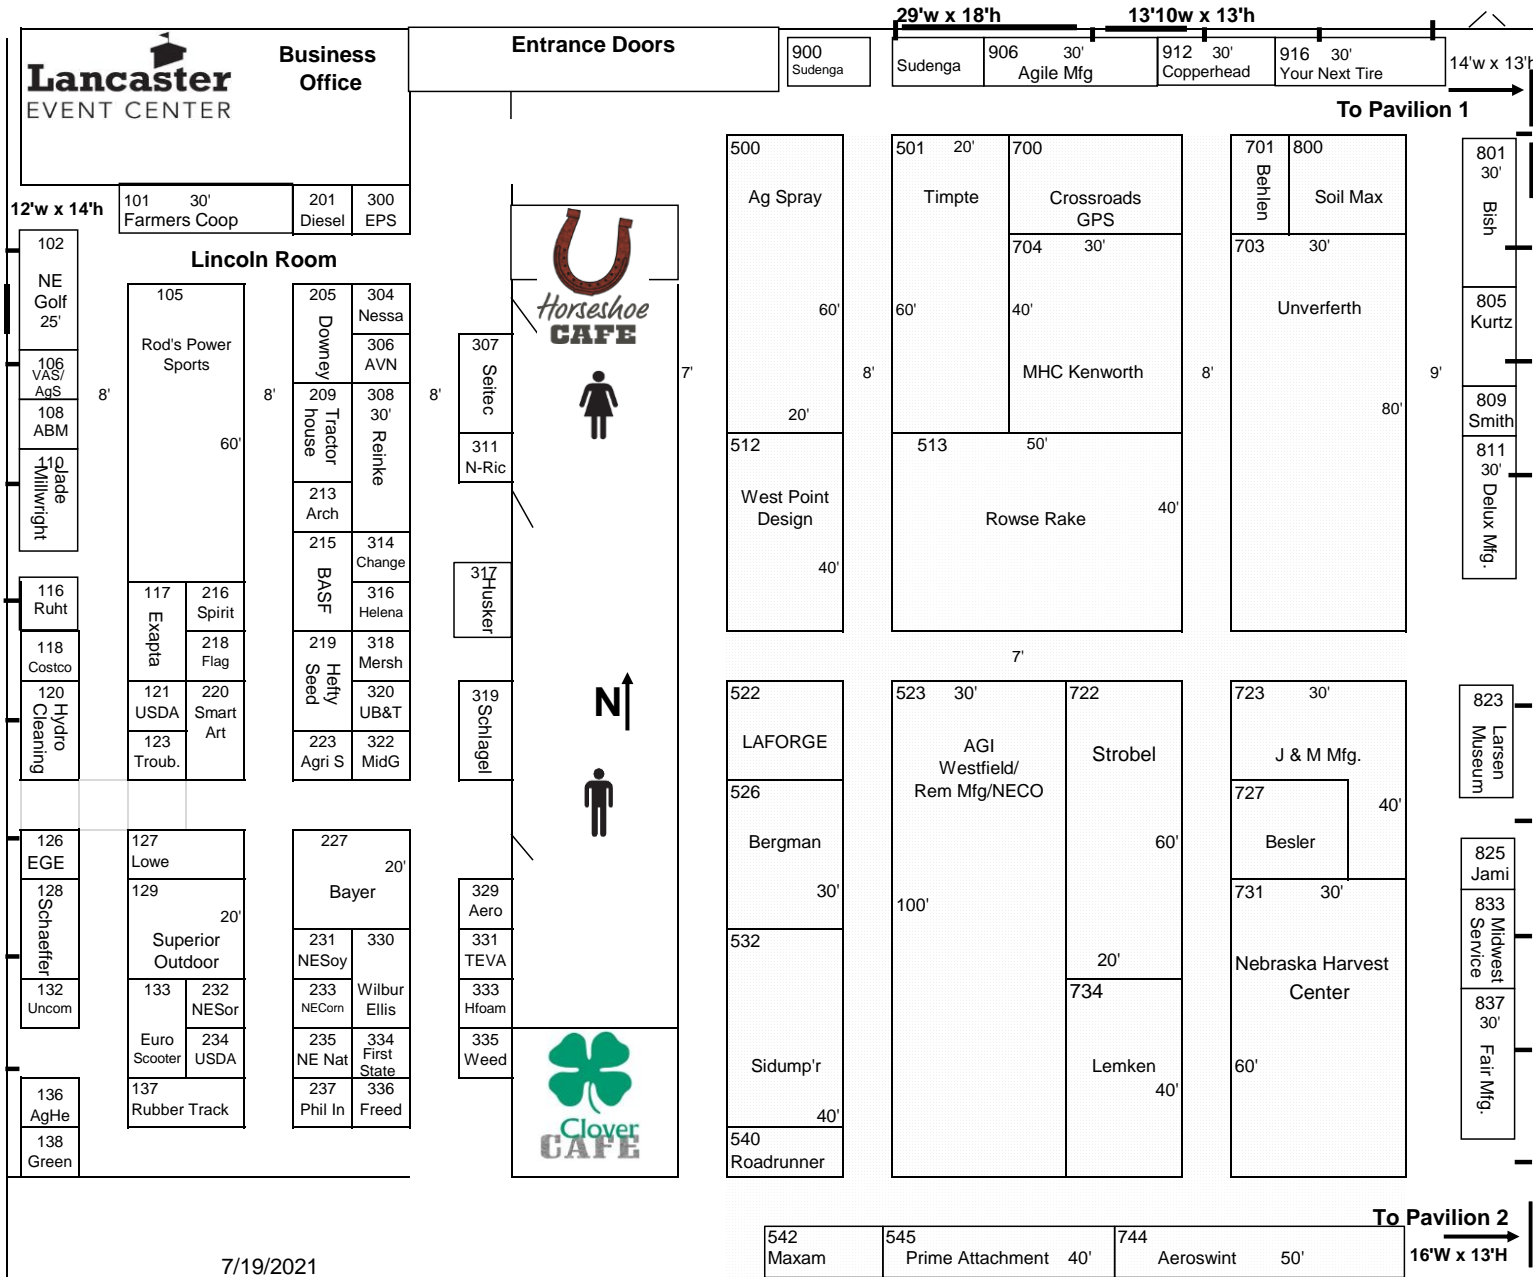

Lincoln Room & Multi-Purpose Arena

2021

Lancaster
EVENT CENTER

Business Office

101 Farmers Coop 30'
201 Diesel 300 EPS

102 NE Golf 25'
106 VAS/ AgS
108 ABM
Clade Millwright

105 Rod's Power Sports 60'

116 Ruht
118 Costco
120 Hydro Cleaning

127 Lowe
129 Superior Outdoor 20'
133 Euro Scooter
232 NESor
234 USDA
137 Rubber Track

227 Bayer 20'
231 NESoy
233 NECom
235 NE Nat
237 Phil In

330 Wilbur Ellis
334 First State
336 Freed

307 Seiler
311 N-Ric
317 Zlusker
319 Schlagel
329 Aero
331 TEVA
333 Hfoam
335 Weed

700 Crossroads GPS 40'
704 MHC Kenworth 30' 40'

701 Behlen
703 Unverferth 30' 80'

722 Strobel 60' 20'
723 J & M Mfg. 30' 40'
727 Besler
731 Nebraska Harvest Center 30' 60'
734 Lemken 40'

801 Bish 30'
805 Kurtz
809 Smith
811 Delux Mfg. 30'

823 Larsen Museum
825 Jami
833 Midwest Service
837 Fair Mfg. 30'

542 Maxam
545 Prime Attachment 40'
744 Aeroswint 50'

To Pavilion 2

16'W x 13'H