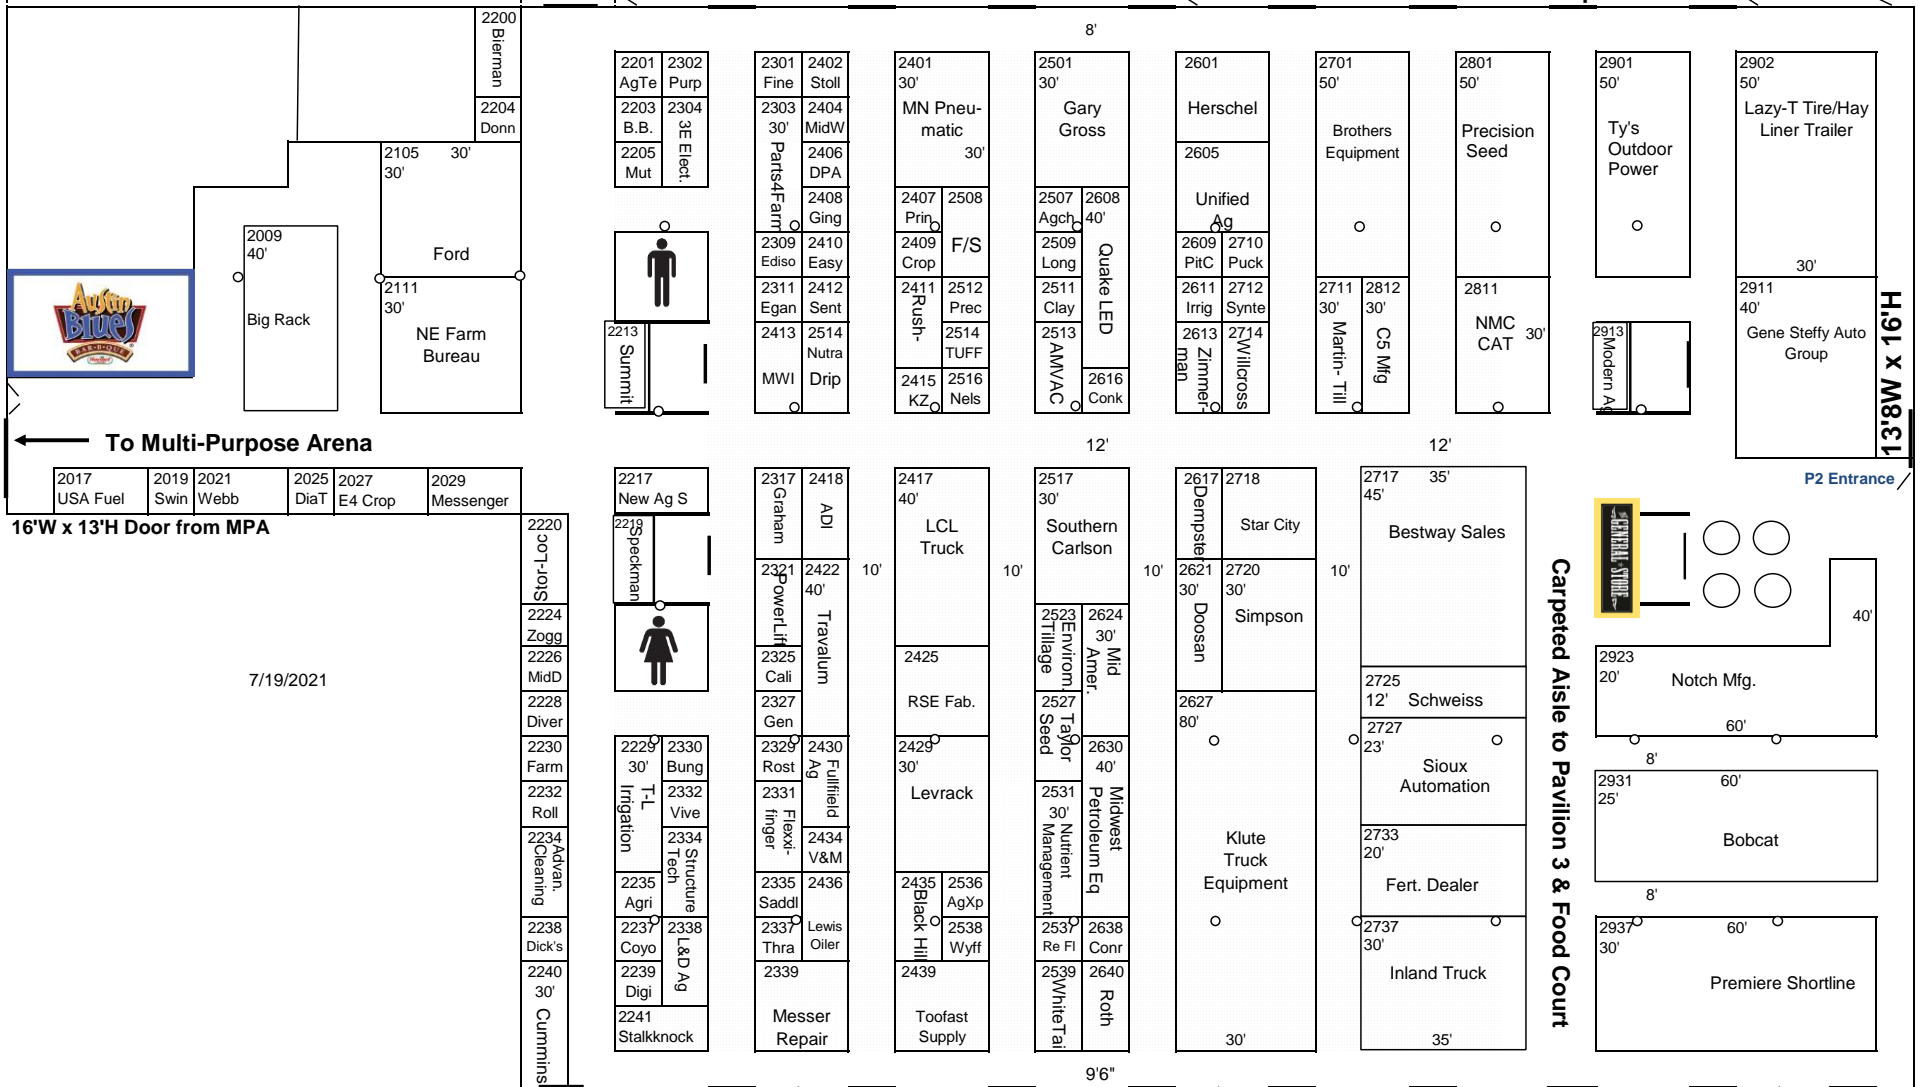

Connector to Pavilion 1

Pavilion 2

2021

10'W x 12'H overhead doors on perimeter

13'8" W x 16' H

P2 Entrance

Carpeted Aisle to Pavilion 3 & Food Court

10'W x 12'H overhead doors on perimeter

Connector to Pavilion 3

To Multi-Purpose Arena

16'W x 13'H Door from MPA

7/19/2021