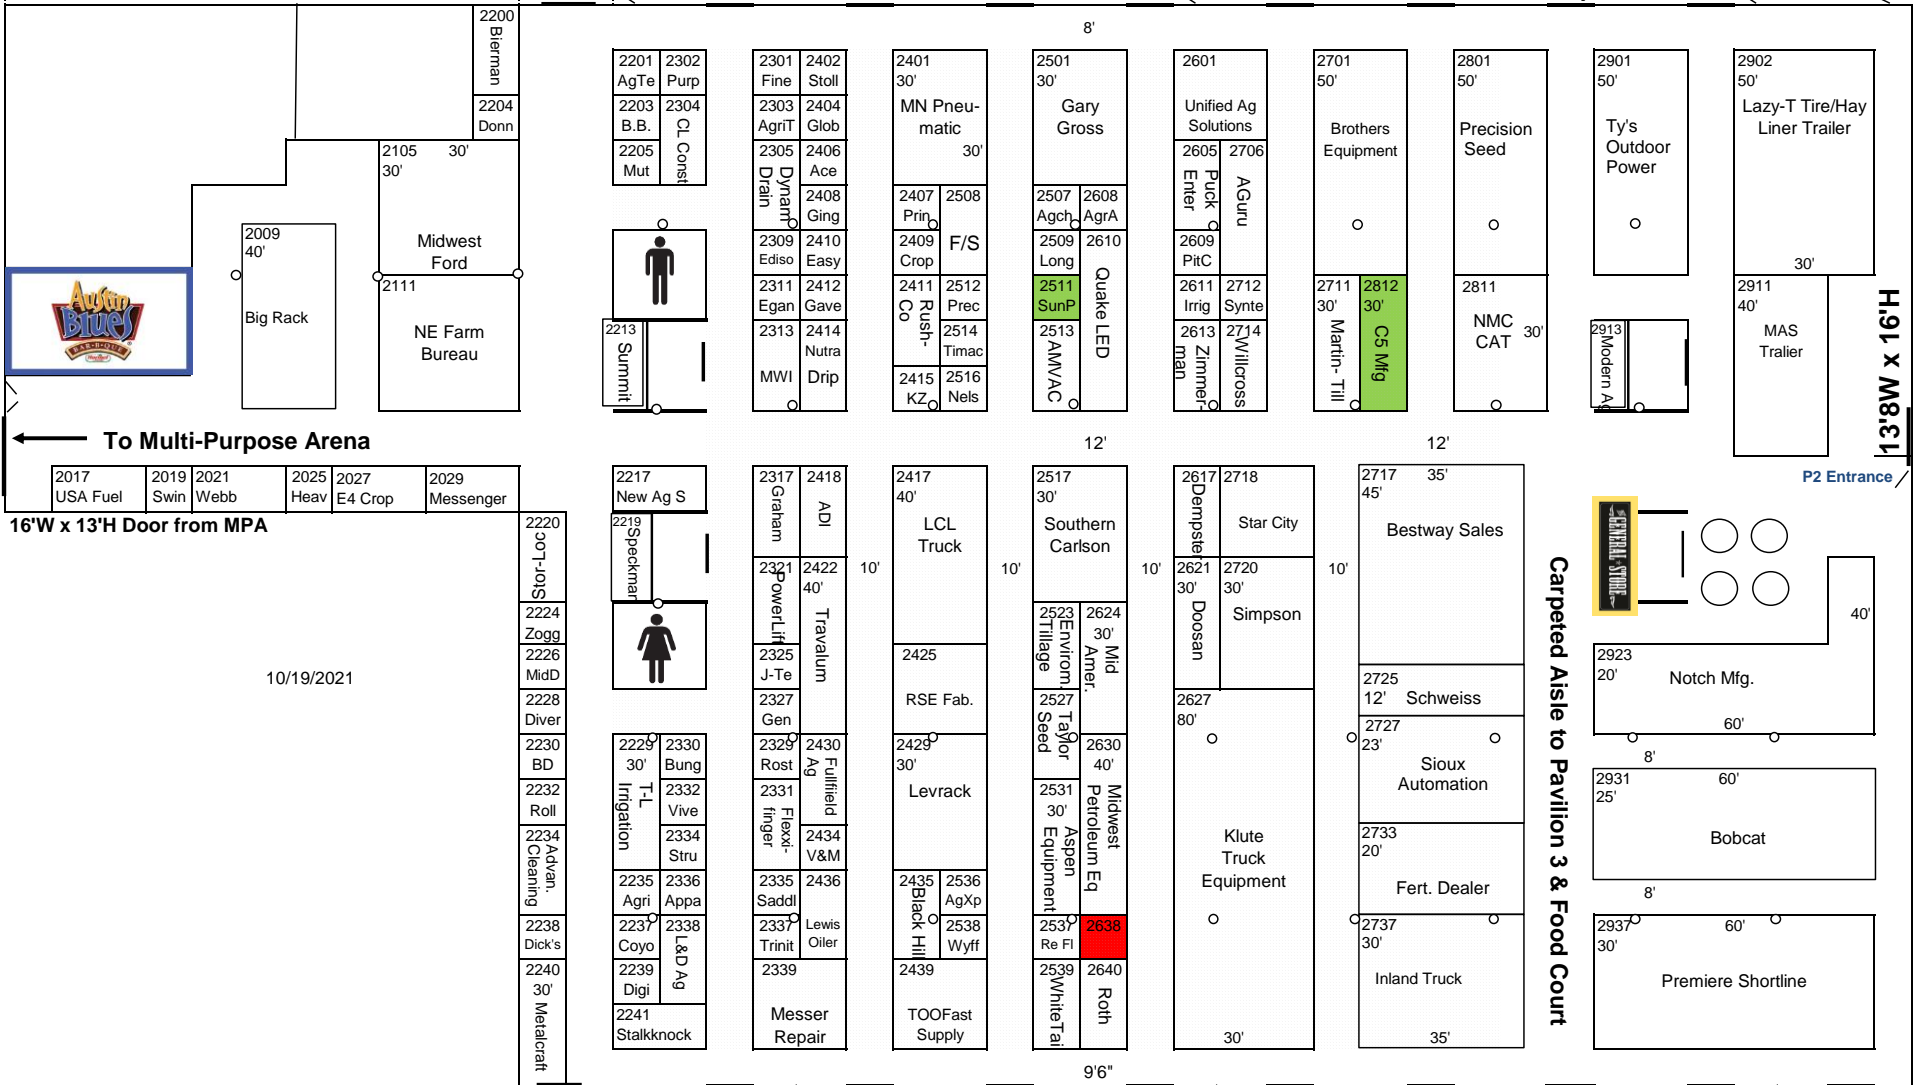

Connector to Pavilion 1

Pavilion 2

2021

10'W x 12'H overhead doors on perimeter

13'8"W x 16'H

P2 Entrance

Carpeted Aisle to Pavilion 3 & Food Court

10'W x 12'H overhead doors on perimeter

Connector to Pavilion 3