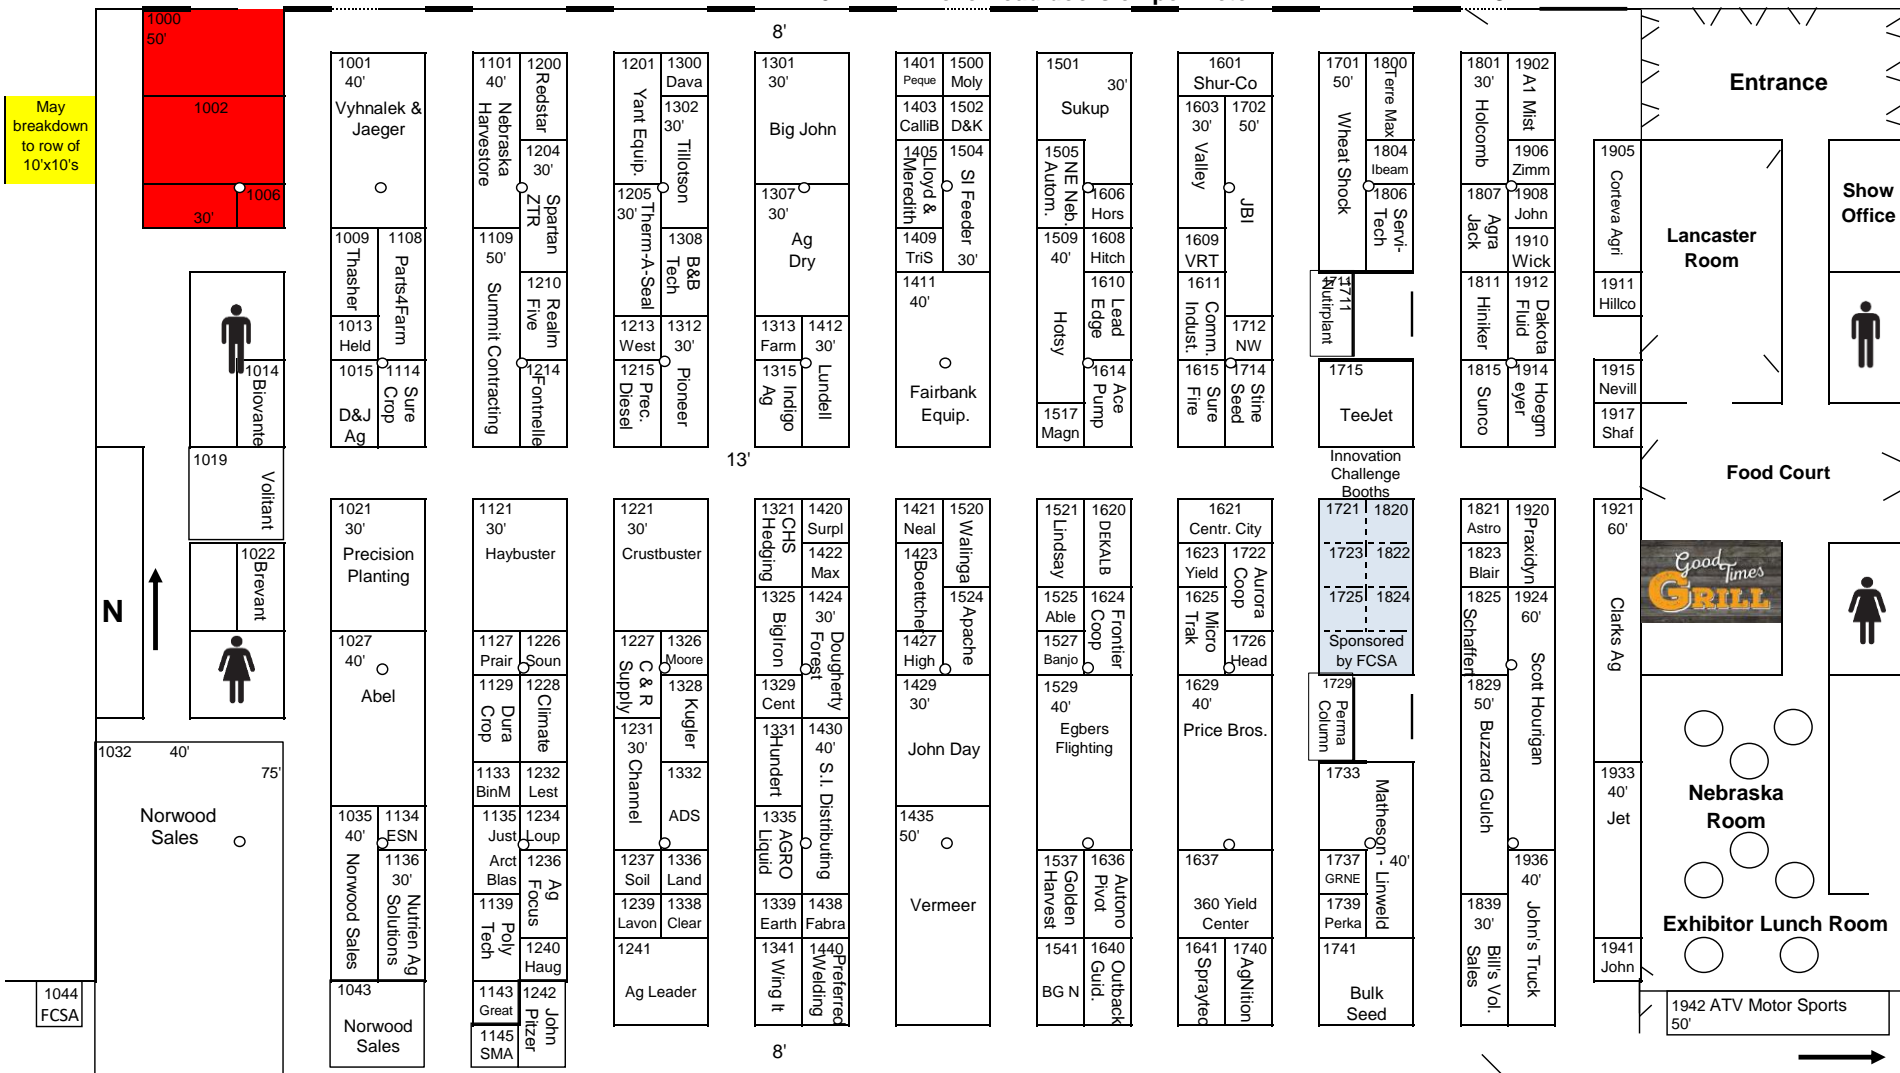

Pavilion 1

2021

10'W x 12'H overhead doors on perimeter

20'W x 14'H

May breakdown to row of 10'x10's

To Multi-Purpose Arena

To Pavilion 2

12'W x 12'H

10'W x 12'H overhead doors on perimeter

20'W x 14'H Corridor to Pavilion 4

11/5/2021