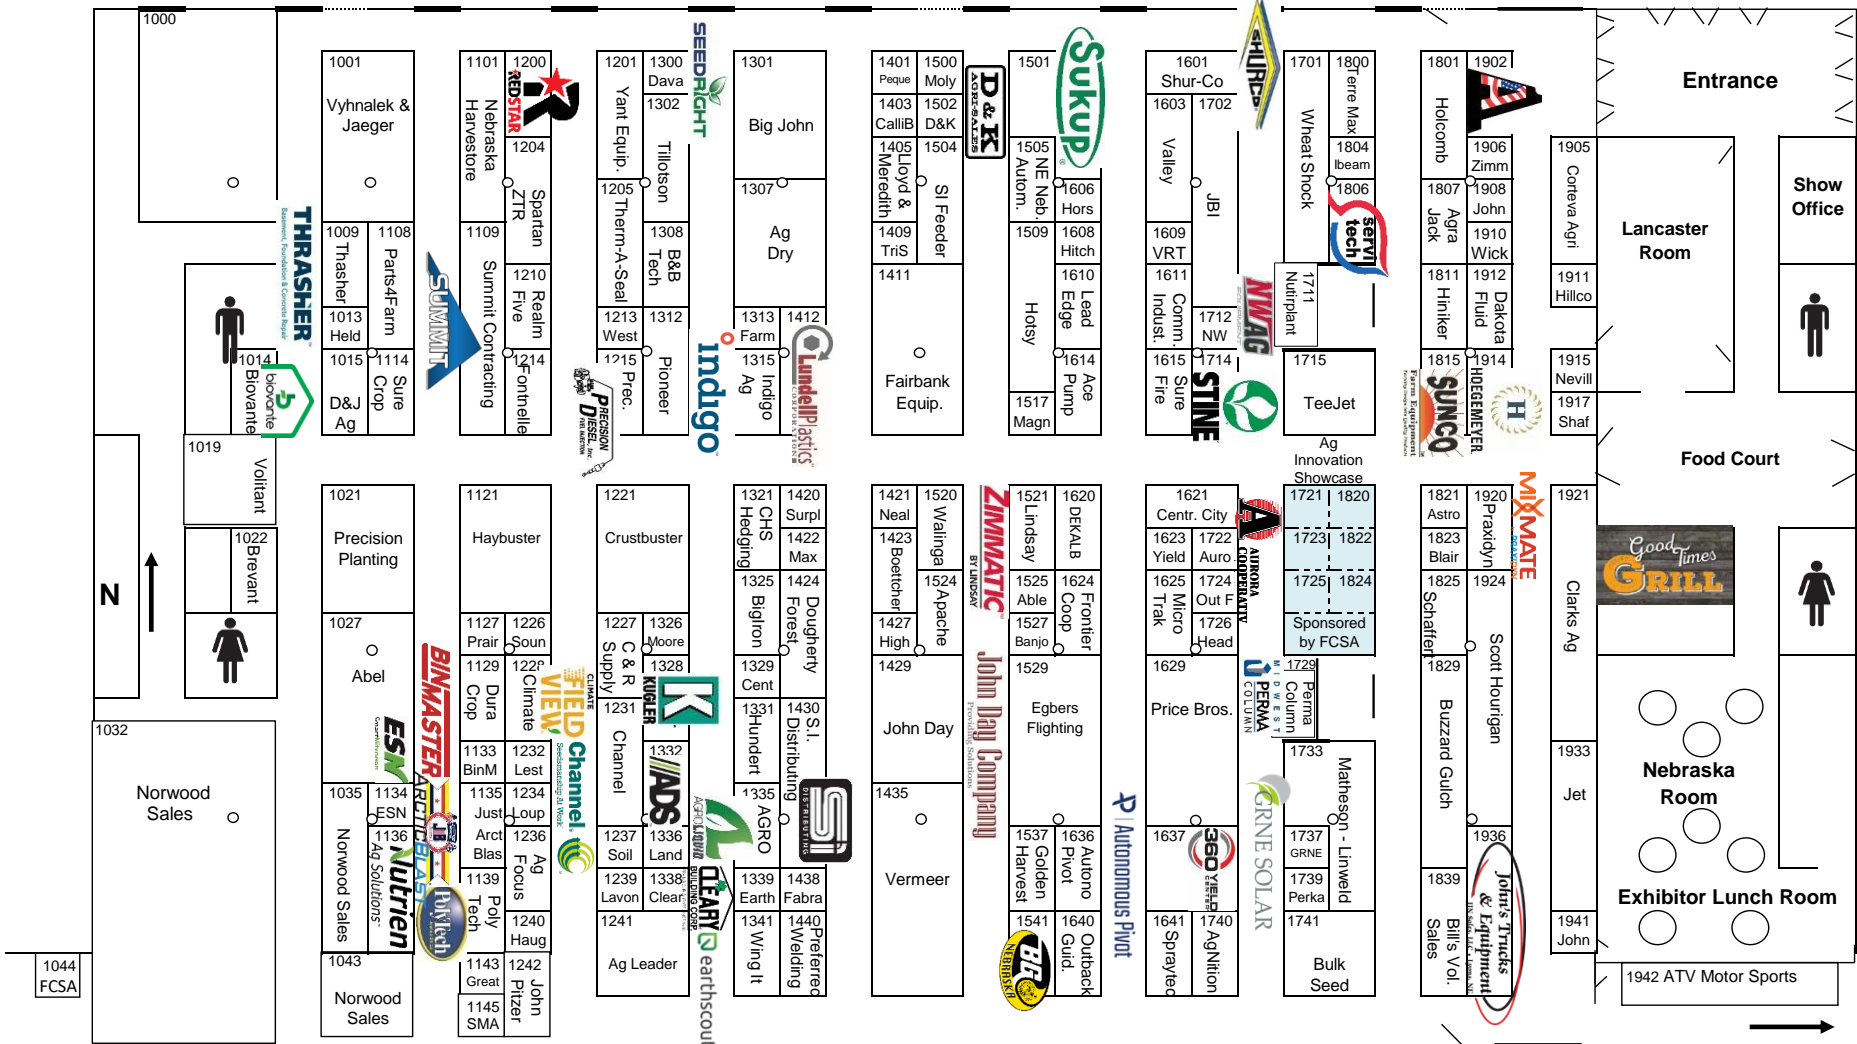

Pavilion 1

To Multi-Purpose Arena

Corridor to Pavilion 4

1048	1052	1054	1058	1060	1062	1066	1068	1068
FCSA	KRVN	Quality Plus		AgEx	Vulcan	Honey	Ag&I	Ag&I

To Pavilion 2

1078	1080	1084
Farmhouse	Hog Slat	Rancher's Livestock