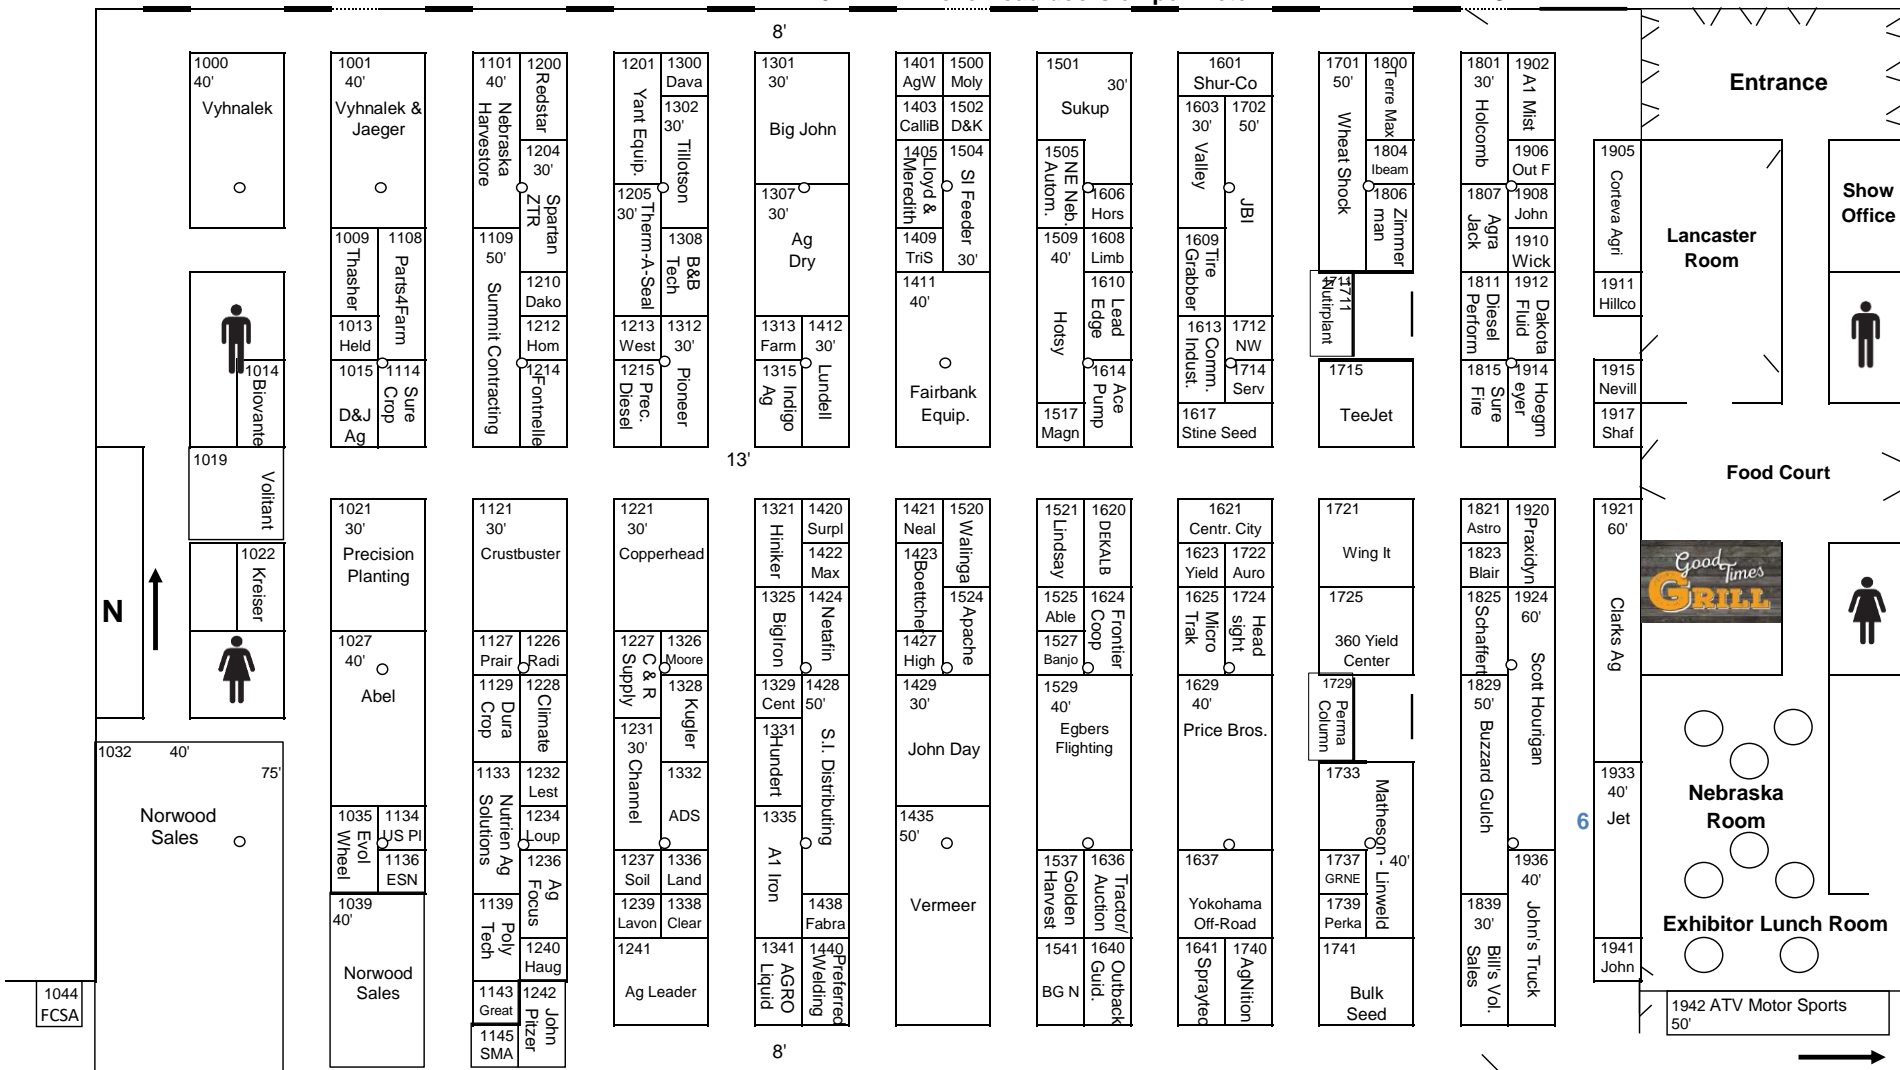

Pavilion 1

10'W x 12'H overhead doors on perimeter

2022

20'W x 14'H

To Multi-Purpose Arena

To Pavilion 2

12'W x 12'H | 10'W x 12'H overhead doors on perimeter

20'W x 14'H | Corridor to Pavilion 4