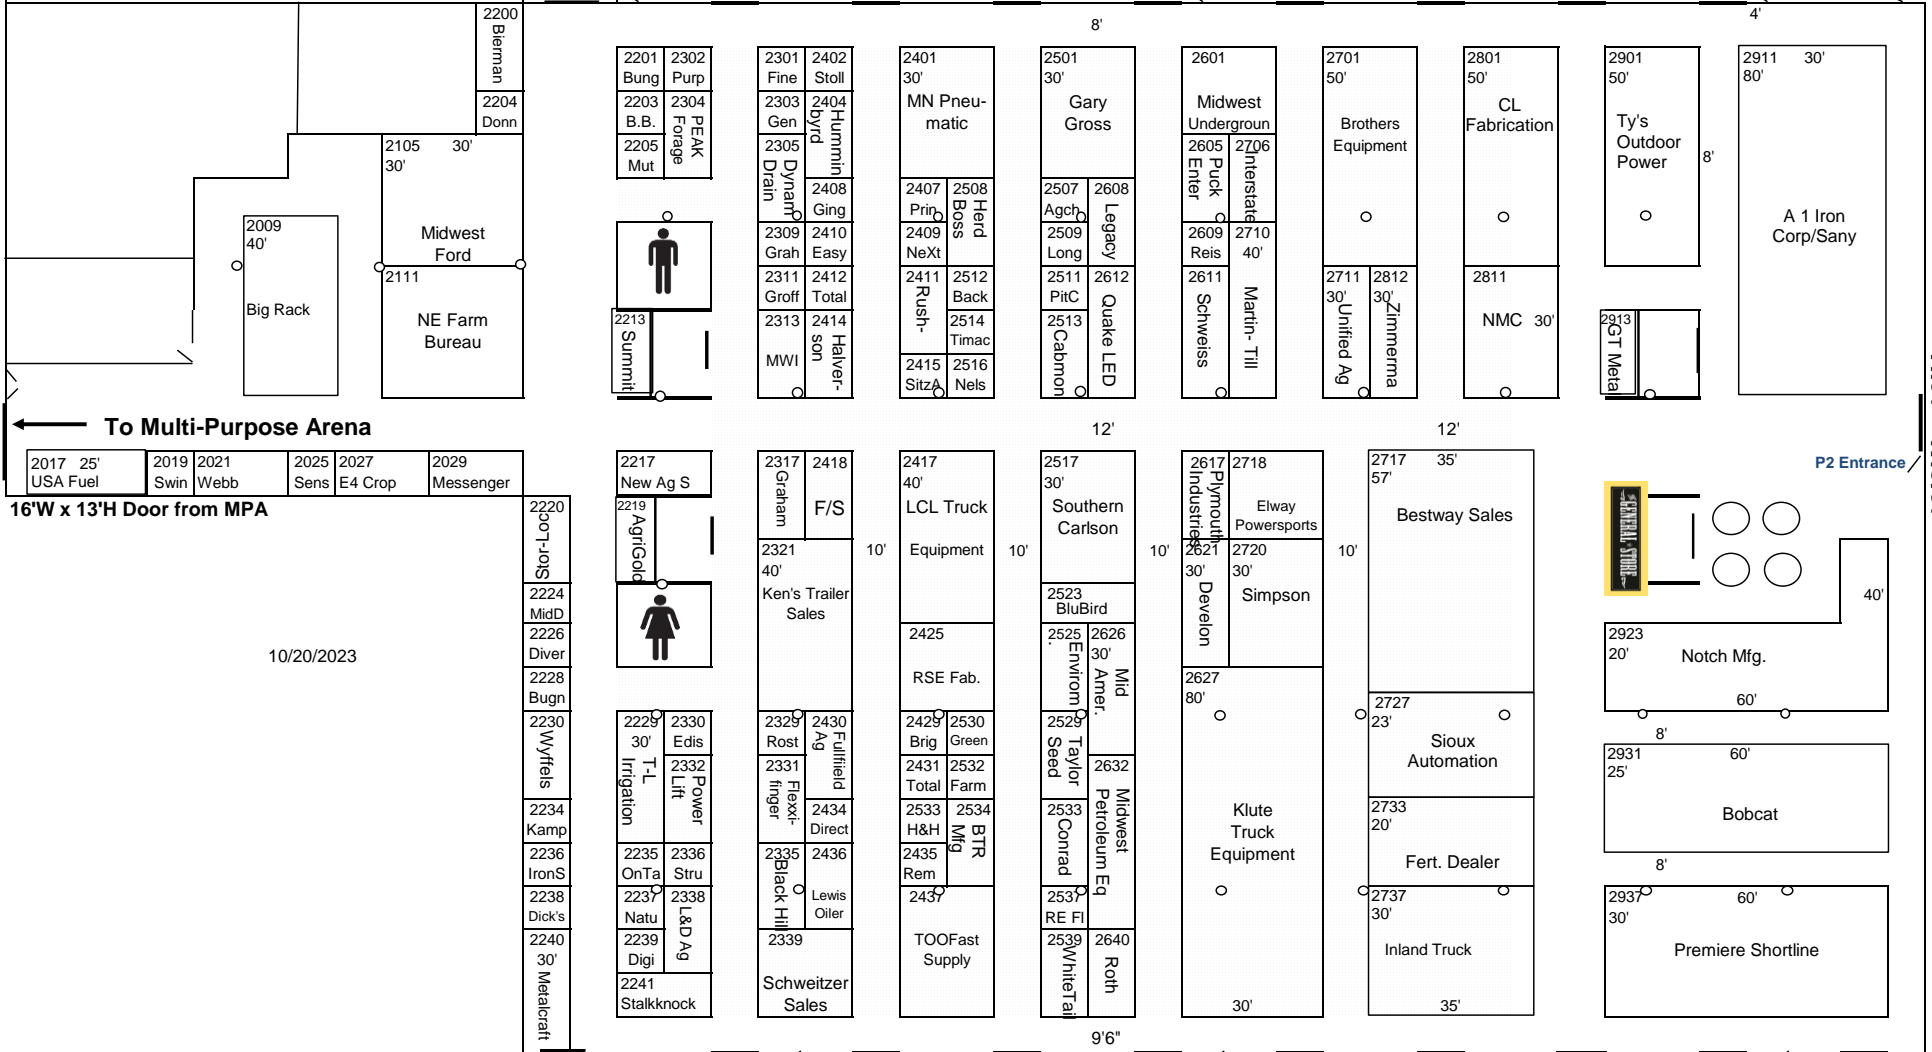

12'W x 12'H

10'W x 12'H overhead doors on perimeter

20'W x 14'H

Corridor to Pavilion 4

To Pavilion 2

1078	Maya America
1080 20'	Quality Drills
1084 40'	Ranchers Livestock Equip.

10/26/2023

Connector to Pavilion 1

Pavilion 2

2023

10'W x 12'H overhead doors on perimeter

To Multi-Purpose Arena

16'W x 13'H Door from MPA

10/20/2023

10'W x 12'H overhead doors on perimeter

Connector to Pavilion 3

13'8W x 16'H

Pavilion 3

2023

Connector to Pavilion 2

10'W x 12'H Doors

19'11"W x 16'H

ExpoEDU

Entrance

13'11"W x 13'5"H

AuctionTime.com

Café

FOOD COURT

11/9/2023

2- 12'Wx14'H Doors