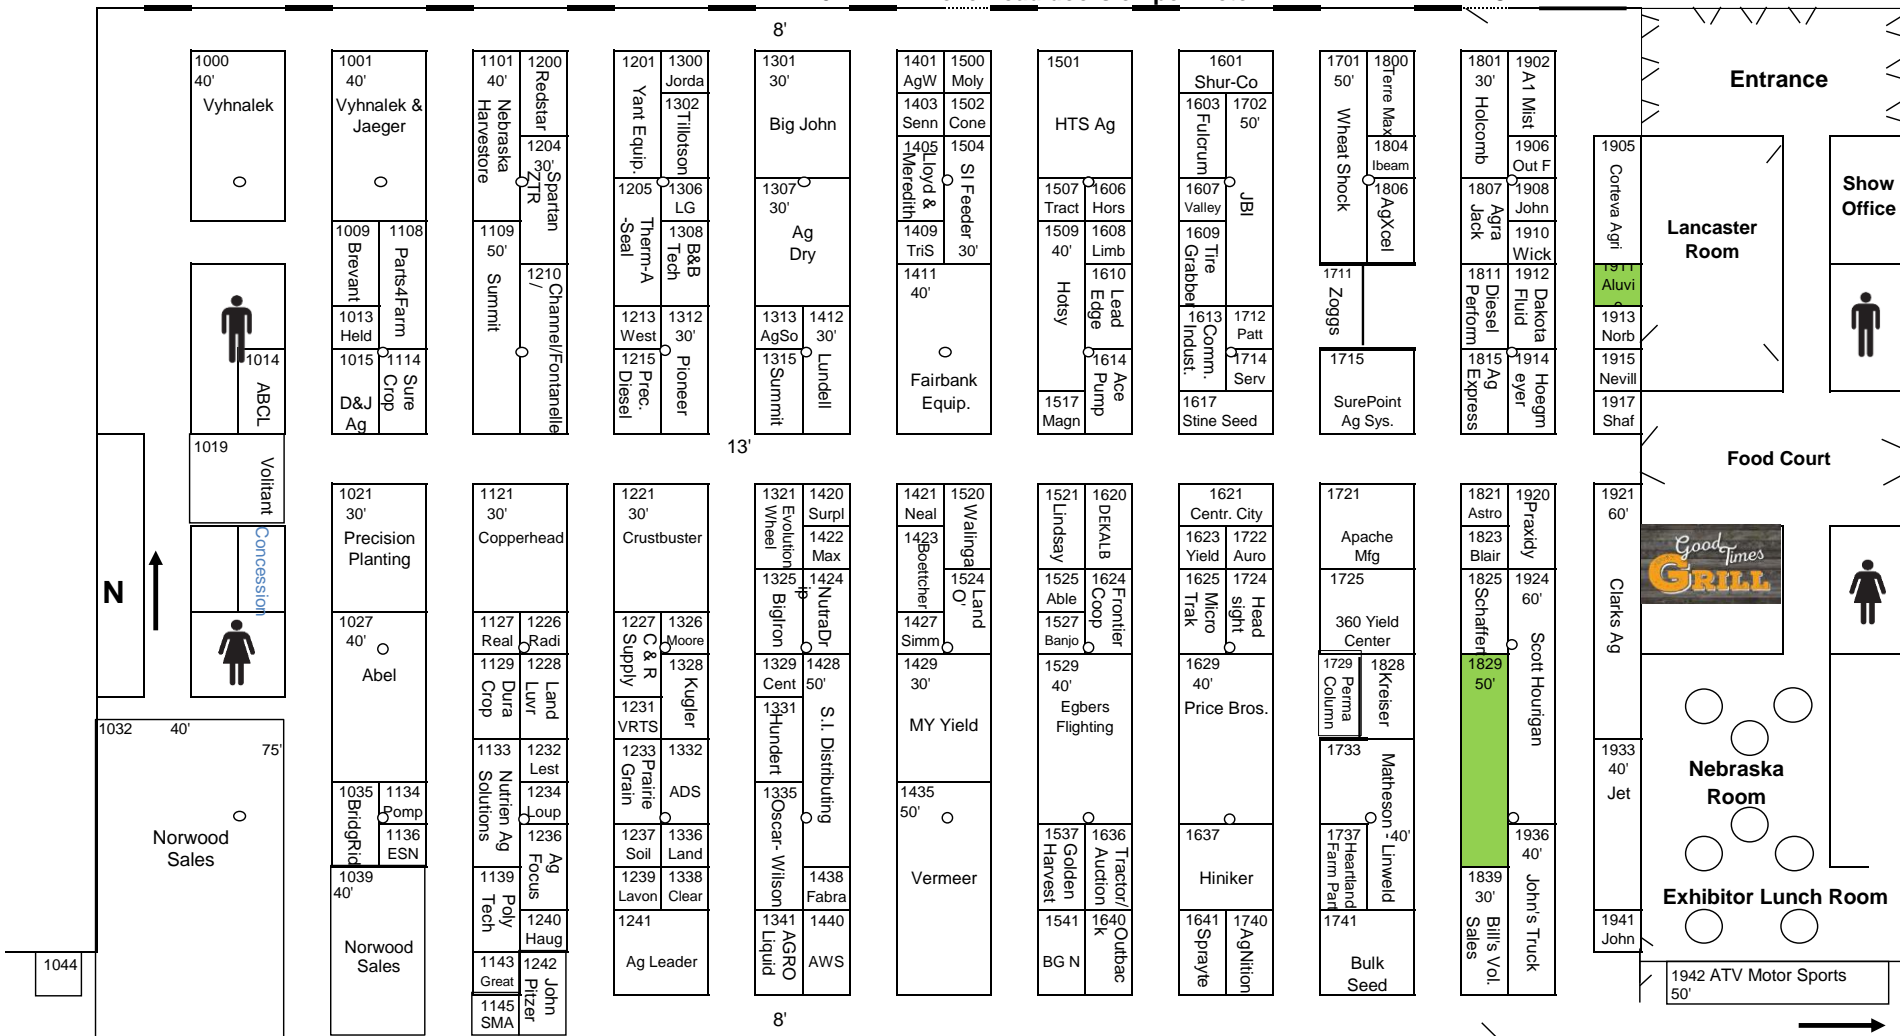

Lincoln Room & Multi-Purpose Arena

2023

Pavilion 1

10'W x 12'H overhead doors on perimeter

2023

20'W x 14'H

To Multi-Purpose Arena

1048 FCSA 27	1052 KRVN	1056 Quality Craft	1060 Dako	1062 Vulcan	1066 Honey	1068 Ag&I	1068 Ag&I
--------------	-----------	--------------------	-----------	-------------	------------	-----------	-----------

12'W x 12'H

10'W x 12'H overhead doors on perimeter

20'W x 14'H

Corridor to Pavilion 4

To Pavilion 2

1078	Maya America
1080 20'	Quality Drills
1084 40'	Ranchers Livestock Equip.

10/26/2023

Connector to Pavilion 1

Pavilion 2

2023

10'W x 12'H overhead doors on perimeter

To Multi-Purpose Arena

16'W x 13'H Door from MPA

10/20/2023

10'W x 12'H overhead doors on perimeter

Connector to Pavilion 3

13'11"W x 13'5"H

AuctionTime.com

Café

FOOD COURT

11/9/2023

2- 12'Wx14'H Doors